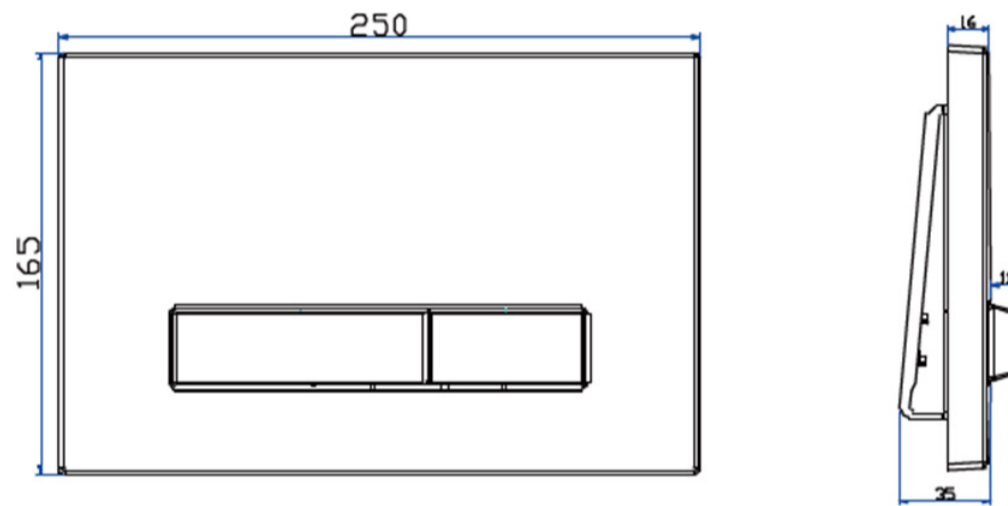

CHROME SQUARE ABS FLUSH BUTTON TO SUIT IMFF01 & IMCC01

SKU: AFB-SQ

TECHNICAL DRAWING

Dimensions are in millimetres except thread sizes which are BSP imperial.

NOTES

Our guarantee is subject to the product having been installed, used and maintained in accordance with our instructions.