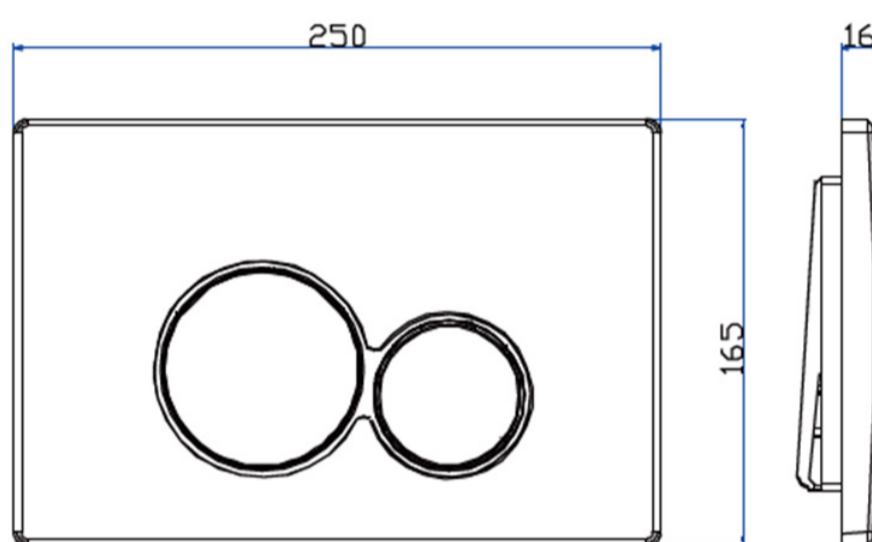

CHROME ROUND ABS FLUSH BUTTON TO SUIT IMFF01 & IMCC01

SKU: AFB-RO

TECHNICAL DRAWING

Dimensions are in millimetres except thread sizes which are BSP imperial.

NOTES

Our guarantee is subject to the product having been installed, used and maintained in accordance with our instructions.