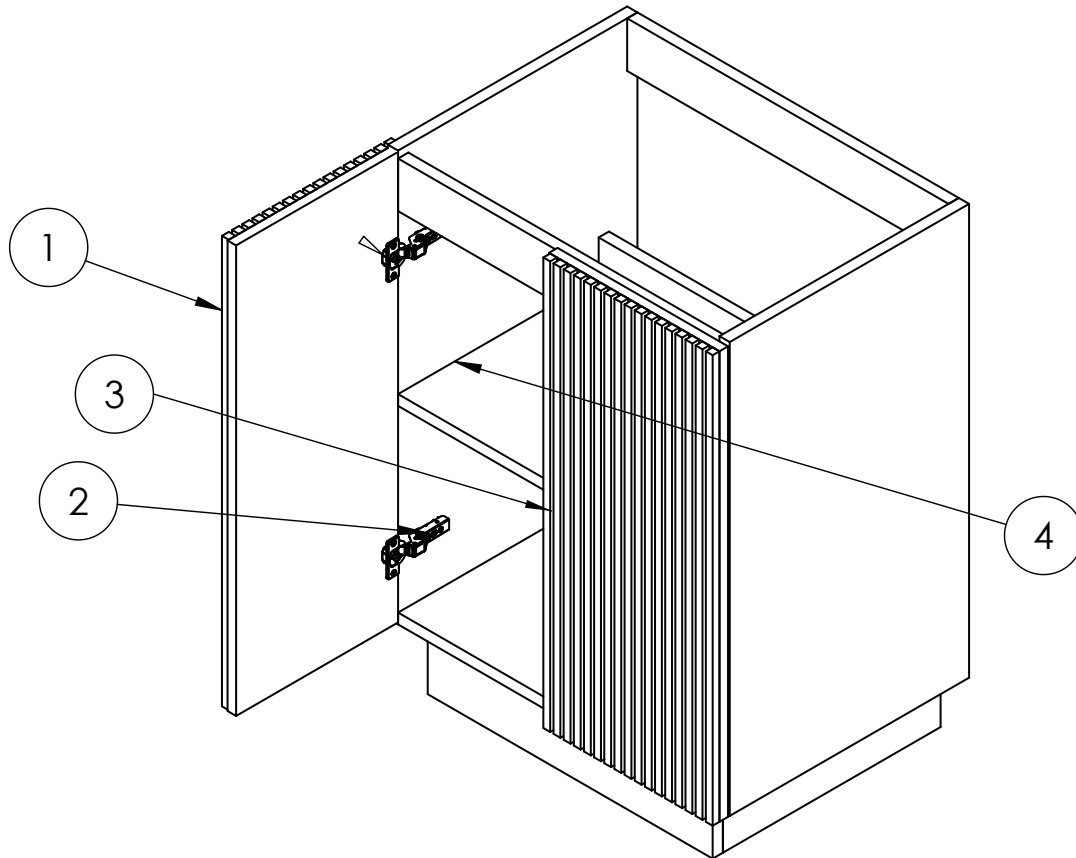

[Click Here](#)

CATEGORY	Furniture
WARRANTY DETAILS	10 Years
COLOUR	Royal Walnut
FINISH APPLICATION	Melamine
PRIMARY MATERIAL	MFC
SECONDARY MATERIAL	MDF
INSTALL TYPE	Floor Standing
PRODUCT WIDTH MM	600
PRODUCT HEIGHT MM	820
PRODUCT DEPTH MM	450
PRODUCT NET WEIGHT KG	24.5

COLOUR CODE / REFERENCE	H1714 ST19
DRAWER BOX	0
DRAWER RUNNERS	0
WALL HANGERS	No
ADJUSTABLE FEET	No
DRAWER OPERATION	No

TECHNICAL DIMENSIONS

Dimensions in mm unless otherwise specified.

Tolerances (per material type) apply.

SPARES LIST

Only the parts labelled are available as spares.

NUMBER	PART CODE	DESCRIPTION
1	DF_LM6000FSDSTAN	Limit 600mm Floorstanding Door Front Steelwood
	DF_LM6000FSDMOAN	Limit 600mm Floorstanding Door Front Modern Oak
	DF_LM6000FSDRWAN	Limit 600mm Floorstanding Door Front Royal Walnut
	DF_LM6000FSDWSAN	Limit 600mm Floorstanding Door Front Warm Stone
2	LIMITHINGE	Limit Door Hinges
3	LIMITPUSHOPEN	Limit Push to Open Mechanism
4	LIMITPINS	Limit Shelf Pins