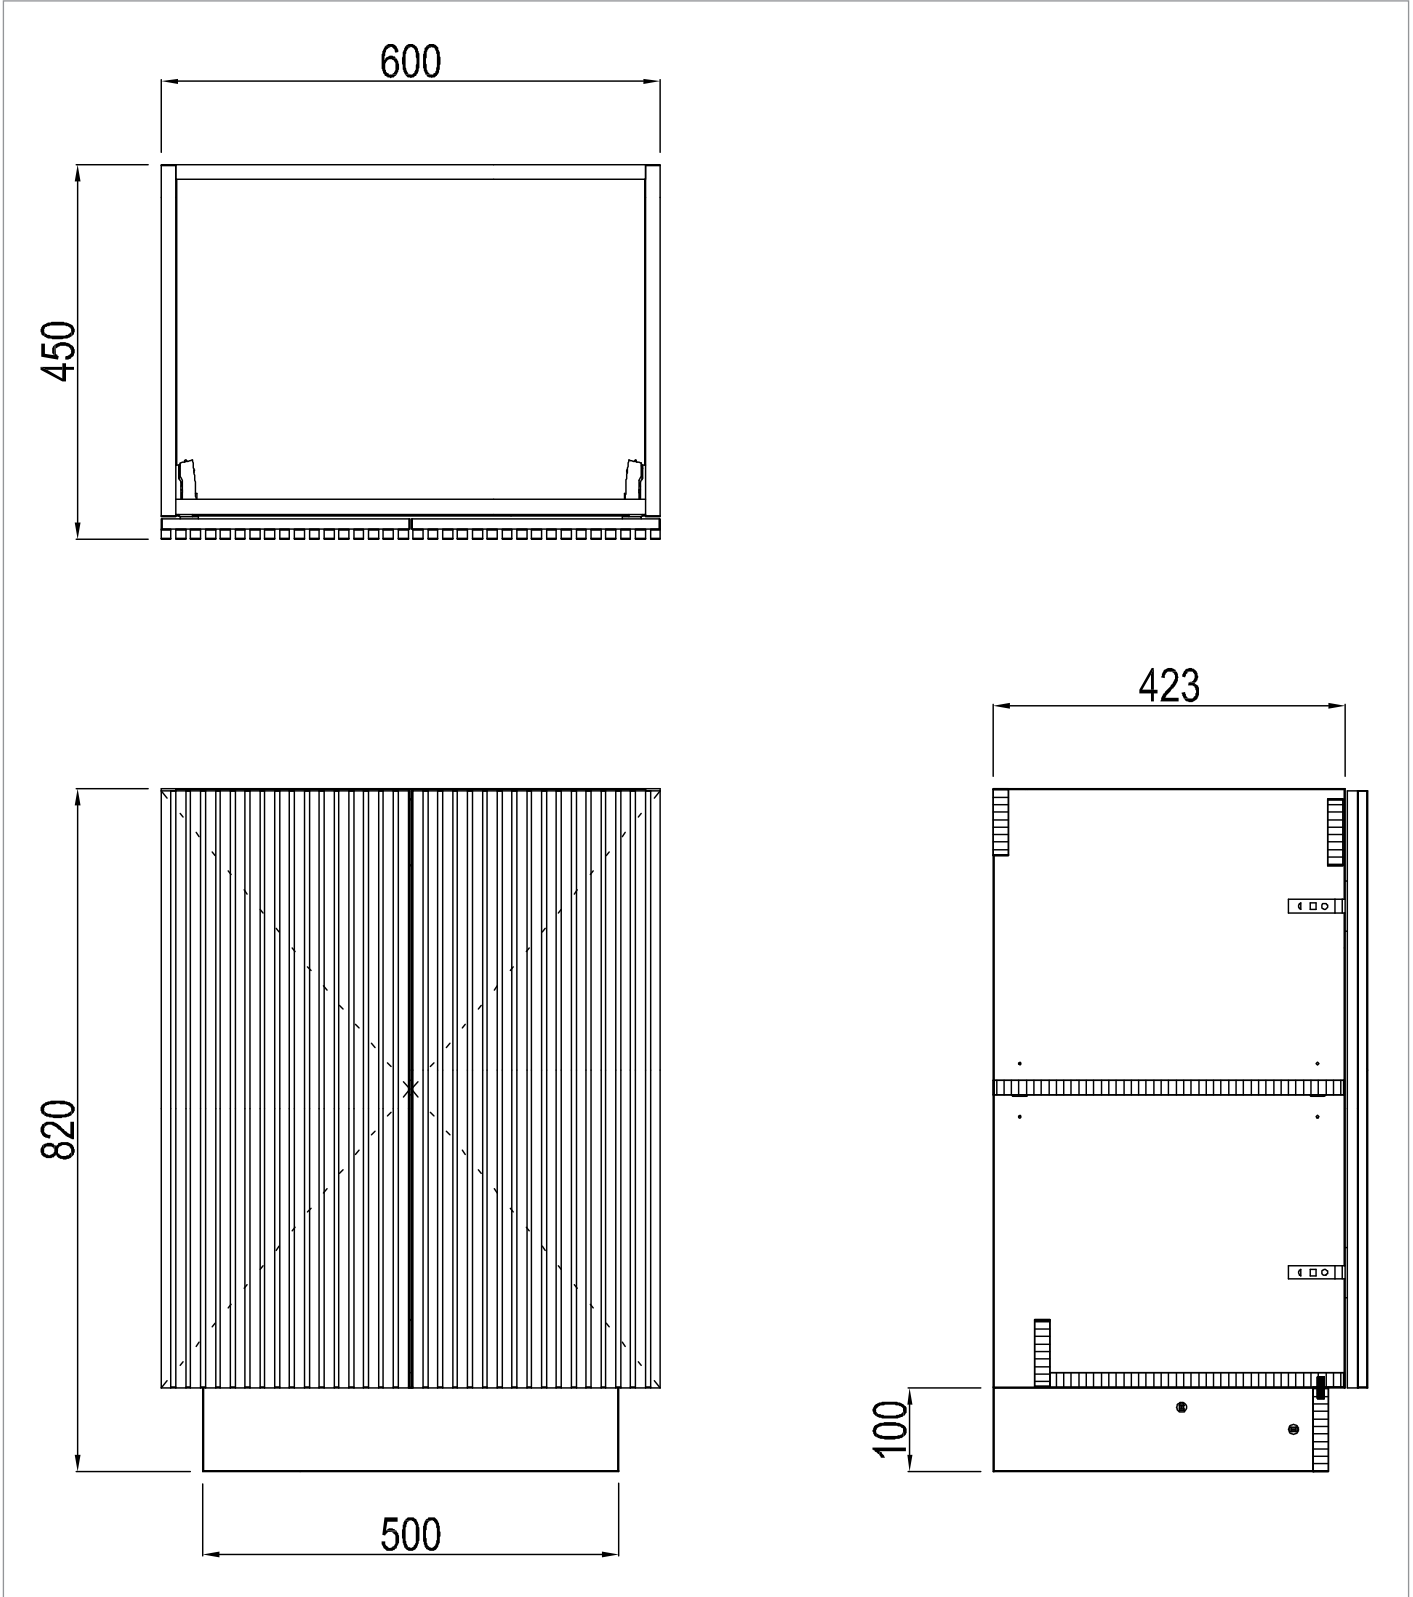

PRODUCT DATA SHEET

PRODUCT CODE

LM6000FSDRWAN

RANGE

Limit

DESCRIPTION

Limit 600mm Floorstanding Door Unit
Royal Walnut

WEBSITE LINK

[Click Here](#)

CATEGORY	Furniture
WARRANTY DETAILS	10 Years
COLOUR	Royal Walnut
FINISH APPLICATION	Melamine
PRIMARY MATERIAL	MFC
SECONDARY MATERIAL	MDF
INSTALL TYPE	Floor Standing
PRODUCT WIDTH MM	600
PRODUCT HEIGHT MM	820
PRODUCT DEPTH MM	450
PRODUCT NET WEIGHT KG	24.5

COLOUR CODE / REFERENCE	H1714 ST19
DRAWER BOX	0
DRAWER RUNNERS	0
WALL HANGERS	No
ADJUSTABLE FEET	No
DRAWER OPERATION	No

TECHNICAL DIMENSIONS

Dimensions in mm unless otherwise specified.

Tolerances (per material type) apply.

SPARES LIST

Only the parts labelled are available as spares.

NUMBER	PART CODE	DESCRIPTION
1	DF_LM6000FSDSTAN	Limit 600mm Floorstanding Door Front Steelwood
	DF_LM6000FSDMOAN	Limit 600mm Floorstanding Door Front Modern Oak
	DF_LM6000FSDRWAN	Limit 600mm Floorstanding Door Front Royal Walnut
	DF_LM6000FSDWSAN	Limit 600mm Floorstanding Door Front Warm Stone
2	LIMITHINGE	Limit Door Hinges
3	LIMITPUSHOPEN	Limit Push to Open Mechanism
4	LIMITPINS	Limit Shelf Pins