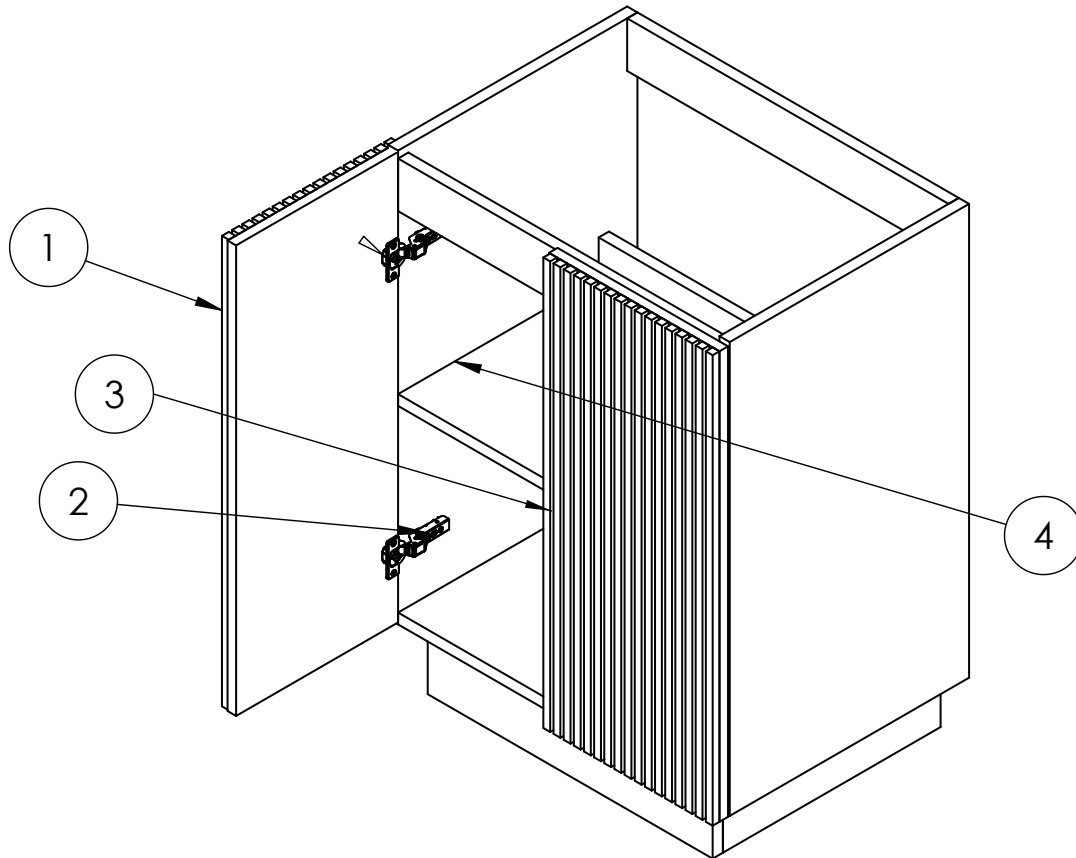

COLOUR CODE / REFERENCE	H3131 ST12
DRAWER BOX	0
DRAWER RUNNERS	0
WALL HANGERS	No
ADJUSTABLE FEET	No
DRAWER OPERATION	No

TECHNICAL DIMENSIONS

Dimensions in mm unless otherwise specified.

Tolerances (per material type) apply.

SPARES LIST

Only the parts labelled are available as spares.

NUMBER	PART CODE	DESCRIPTION
1	DF_LM6000FSDSTAN	Limit 600mm Floorstanding Door Front Steelwood
	DF_LM6000FSDMOAN	Limit 600mm Floorstanding Door Front Modern Oak
	DF_LM6000FSDRWAN	Limit 600mm Floorstanding Door Front Royal Walnut
	DF_LM6000FSDWSAN	Limit 600mm Floorstanding Door Front Warm Stone
2	LIMITHINGE	Limit Door Hinges
3	LIMITPUSHOPEN	Limit Push to Open Mechanism
4	LIMITPINS	Limit Shelf Pins