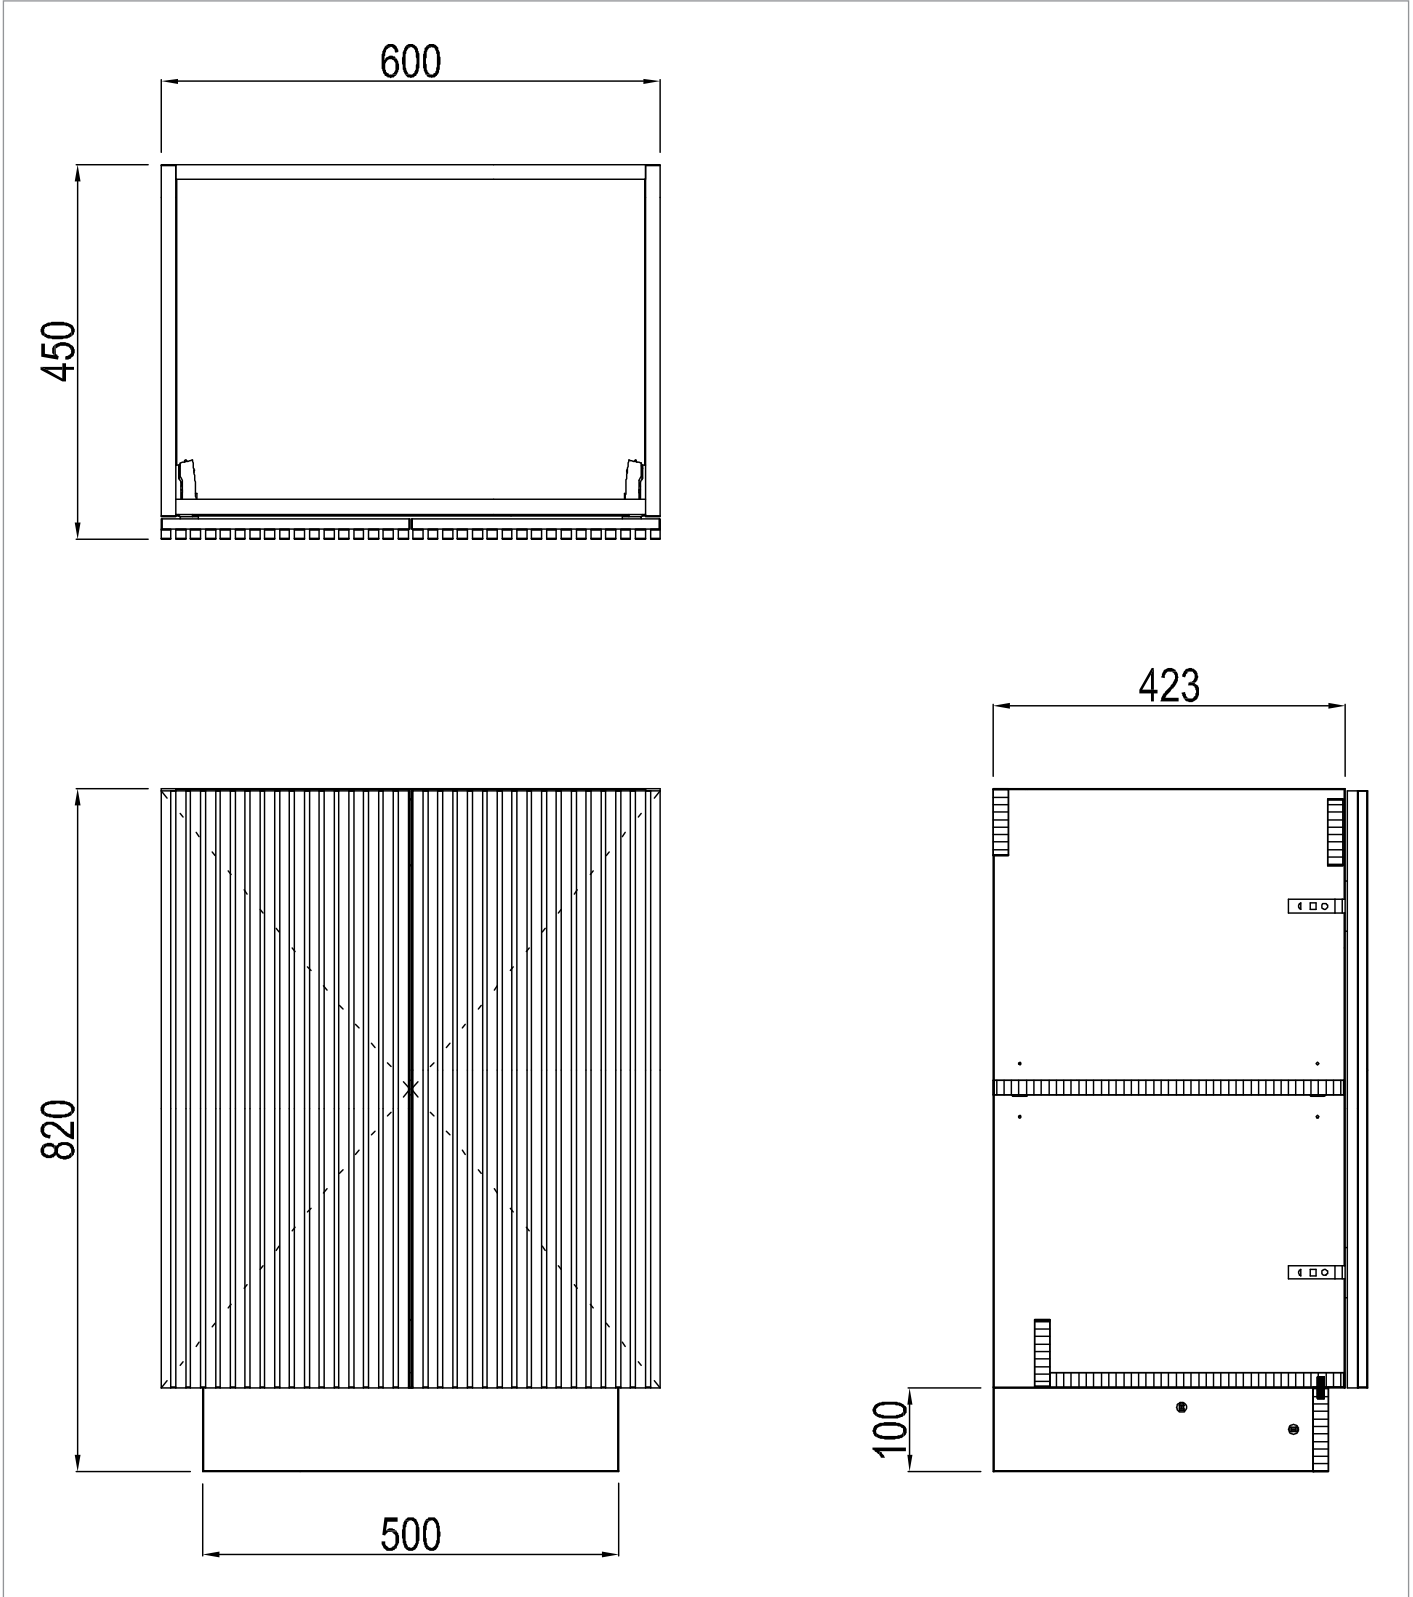

PRODUCT DATA SHEET

PRODUCT CODE

LM6000FSDMOAN

RANGE

Limit

DESCRIPTION

Limit 600mm Floorstanding Door Unit
Modern Oak

WEBSITE LINK

[Click Here](#)

CATEGORY	Furniture
WARRANTY DETAILS	10 Years
COLOUR	Modern Oak
FINISH APPLICATION	Melamine
PRIMARY MATERIAL	MFC
SECONDARY MATERIAL	MDF
INSTALL TYPE	Floor Standing
PRODUCT WIDTH MM	600
PRODUCT HEIGHT MM	820
PRODUCT DEPTH MM	450
PRODUCT NET WEIGHT KG	24.5

COLOUR CODE / REFERENCE	H3131 ST12
DRAWER BOX	0
DRAWER RUNNERS	0
WALL HANGERS	No
ADJUSTABLE FEET	No
DRAWER OPERATION	No

TECHNICAL DIMENSIONS

Dimensions in mm unless otherwise specified.

Tolerances (per material type) apply.

SPARES LIST

Only the parts labelled are available as spares.

NUMBER	PART CODE	DESCRIPTION
1	DF_LM6000FSDSTAN	Limit 600mm Floorstanding Door Front Steelwood
	DF_LM6000FSDMOAN	Limit 600mm Floorstanding Door Front Modern Oak
	DF_LM6000FSDRWAN	Limit 600mm Floorstanding Door Front Royal Walnut
	DF_LM6000FSDWSAN	Limit 600mm Floorstanding Door Front Warm Stone
2	LIMITHINGE	Limit Door Hinges
3	LIMITPUSHOPEN	Limit Push to Open Mechanism
4	LIMITPINS	Limit Shelf Pins