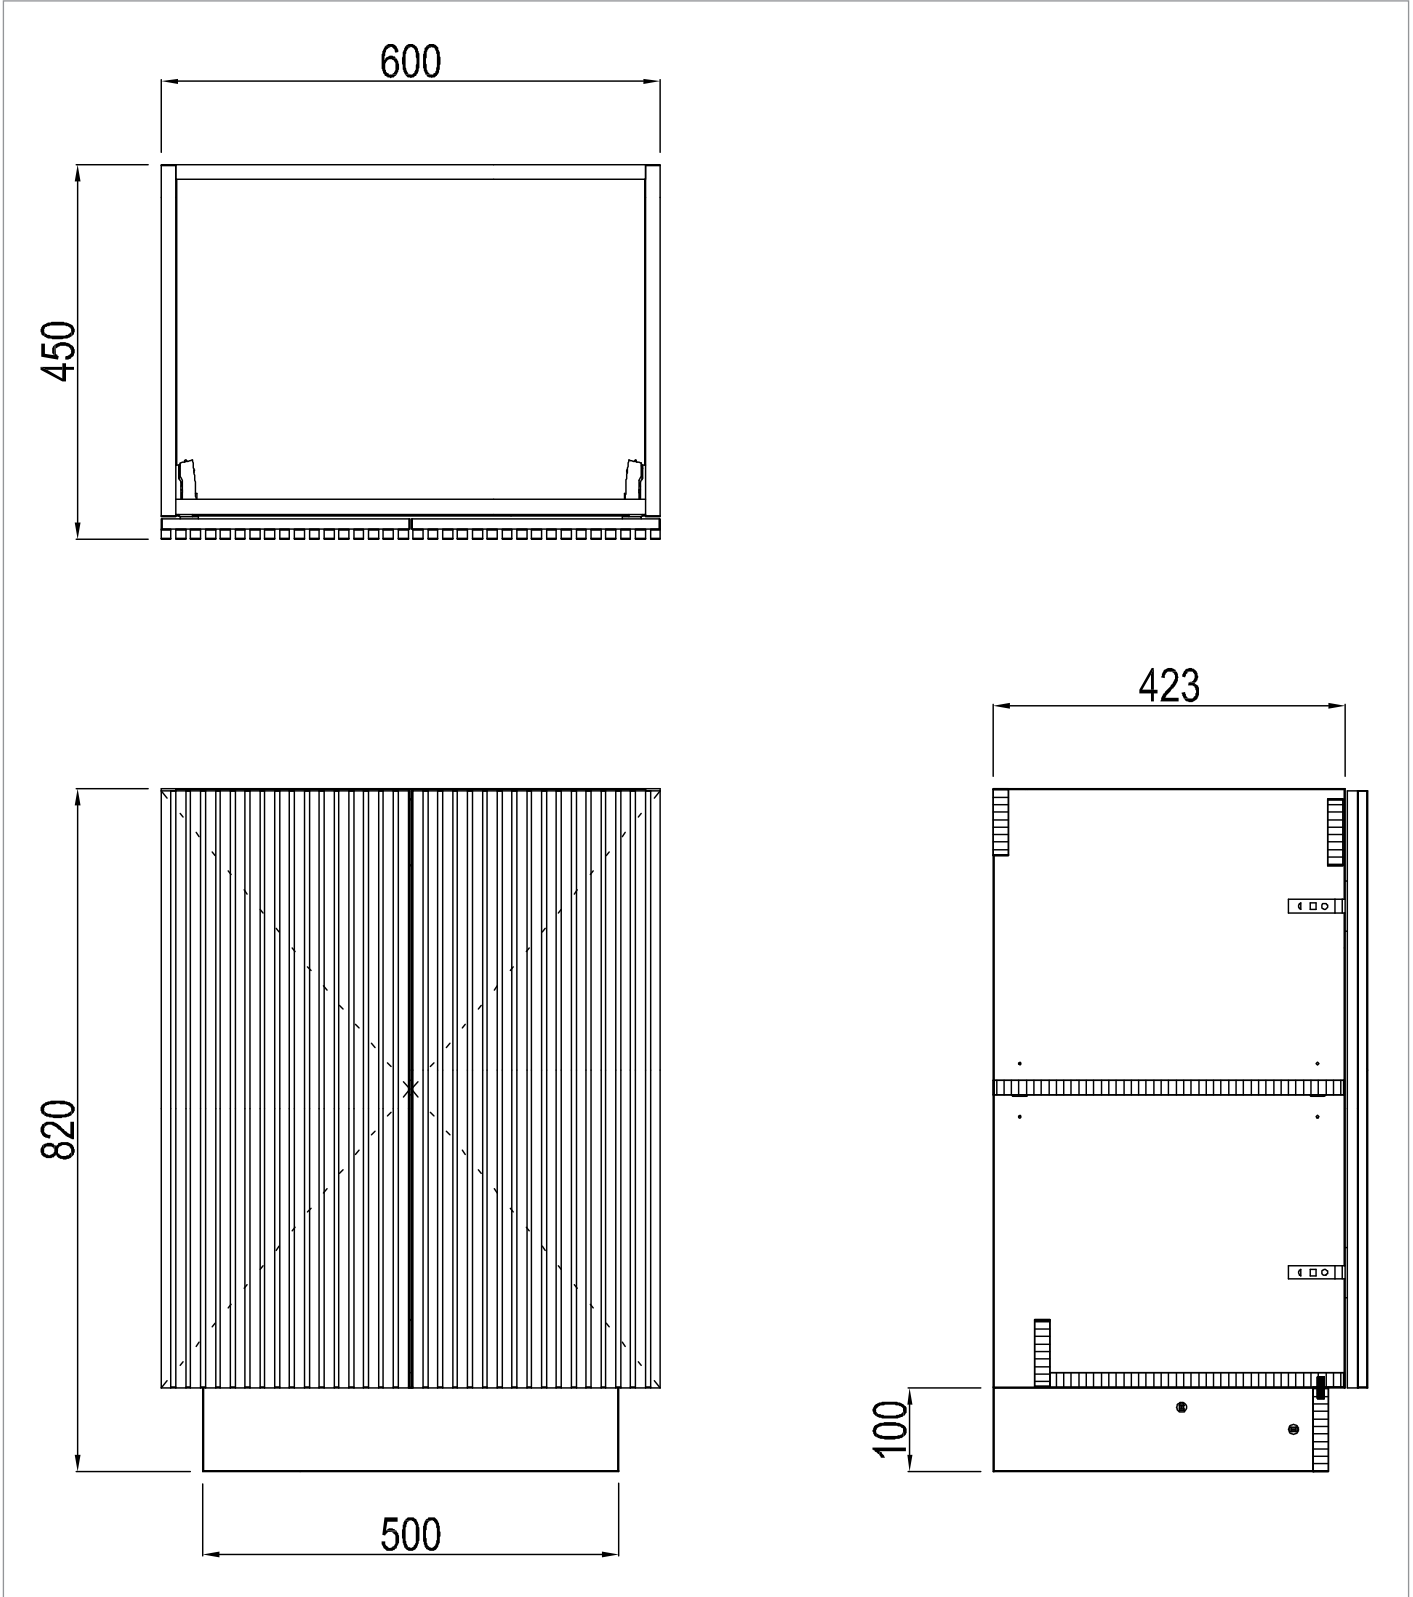

PRODUCT DATA SHEET

PRODUCT CODE

LM6000FSDSTAN

RANGE

Limit

DESCRIPTION

Limit 600mm Floorstanding Door Unit
Steelwood

WEBSITE LINK

[Click Here](#)

CATEGORY	Furniture
WARRANTY DETAILS	10 Years
COLOUR	Steelwood
FINISH APPLICATION	Melamine
PRIMARY MATERIAL	MFC
SECONDARY MATERIAL	MDF
INSTALL TYPE	Floor Standing
PRODUCT WIDTH MM	600
PRODUCT HEIGHT MM	820
PRODUCT DEPTH MM	450
PRODUCT NET WEIGHT KG	24.5

COLOUR CODE / REFERENCE	H3190 ST19
DRAWER BOX	0
DRAWER RUNNERS	0
WALL HANGERS	No
ADJUSTABLE FEET	No
DRAWER OPERATION	No

TECHNICAL DIMENSIONS

Dimensions in mm unless otherwise specified.

Tolerances (per material type) apply.

SPARES LIST

Only the parts labelled are available as spares.

NUMBER	PART CODE	DESCRIPTION
1	DF_LM6000FSDSTAN	Limit 600mm Floorstanding Door Front Steelwood
	DF_LM6000FSDMOAN	Limit 600mm Floorstanding Door Front Modern Oak
	DF_LM6000FSDRWAN	Limit 600mm Floorstanding Door Front Royal Walnut
	DF_LM6000FSDWSAN	Limit 600mm Floorstanding Door Front Warm Stone
2	LIMITHINGE	Limit Door Hinges
3	LIMITPUSHOPEN	Limit Push to Open Mechanism
4	LIMITPINS	Limit Shelf Pins