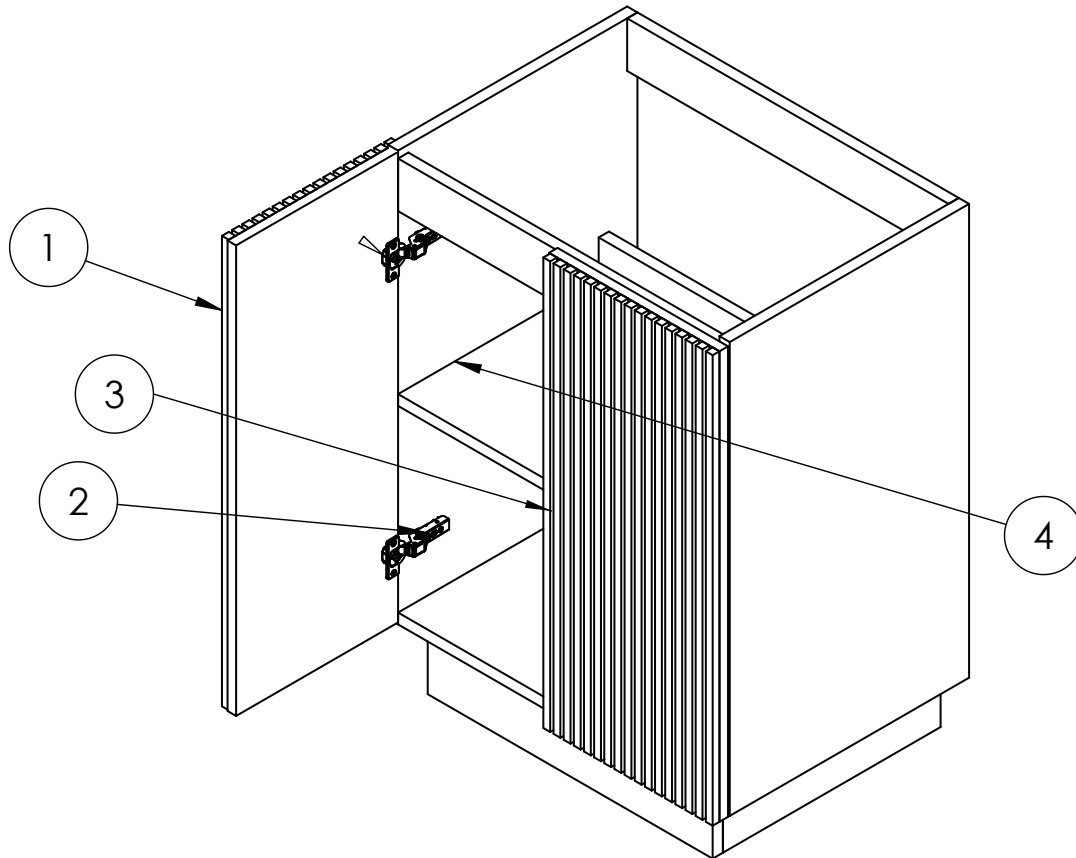

[Click Here](#)

CATEGORY	Furniture
WARRANTY DETAILS	10 Years
COLOUR	Steelwood
FINISH APPLICATION	Melamine
PRIMARY MATERIAL	MFC
SECONDARY MATERIAL	MDF
INSTALL TYPE	Floor Standing
PRODUCT WIDTH MM	600
PRODUCT HEIGHT MM	820
PRODUCT DEPTH MM	450
PRODUCT NET WEIGHT KG	24.5

COLOUR CODE / REFERENCE	H3190 ST19
DRAWER BOX	0
DRAWER RUNNERS	0
WALL HANGERS	No
ADJUSTABLE FEET	No
DRAWER OPERATION	No

TECHNICAL DIMENSIONS

Dimensions in mm unless otherwise specified.

Tolerances (per material type) apply.

SPARES LIST

Only the parts labelled are available as spares.

NUMBER	PART CODE	DESCRIPTION
1	DF_LM6000FSDSTAN	Limit 600mm Floorstanding Door Front Steelwood
	DF_LM6000FSDMOAN	Limit 600mm Floorstanding Door Front Modern Oak
	DF_LM6000FSDRWAN	Limit 600mm Floorstanding Door Front Royal Walnut
	DF_LM6000FSDWSAN	Limit 600mm Floorstanding Door Front Warm Stone
2	LIMITHINGE	Limit Door Hinges
3	LIMITPUSHOPEN	Limit Push to Open Mechanism
4	LIMITPINS	Limit Shelf Pins