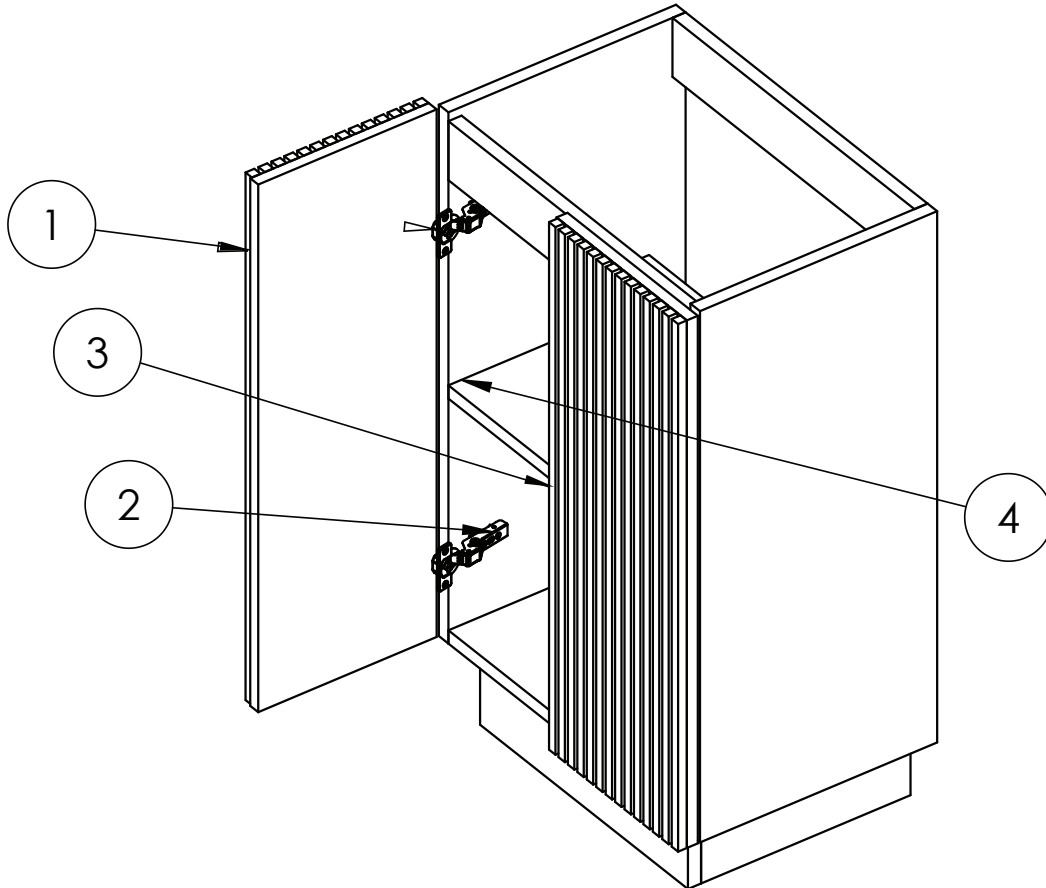

COLOUR CODE / REFERENCE	U750 ST9
DRAWER BOX	0
DRAWER RUNNERS	0
WALL HANGERS	No
ADJUSTABLE FEET	No
DRAWER OPERATION	No

TECHNICAL DIMENSIONS

Dimensions in mm unless otherwise specified.

Tolerances (per material type) apply.

SPARES LIST

Only the parts labelled are available as spares.

NUMBER	PART CODE	DESCRIPTION
1	DF_LM5000FSDSTAN	Limit 500mm Floorstanding Door Front Steelwood
	DF_LM5000FSDMOAN	Limit 500mm Floorstanding Door Front Modern Oak
	DF_LM5000FSDRWAN	Limit 500mm Floorstanding Door Front Royal Walnut
	DF_LM5000FSDWSAN	Limit 500mm Floorstanding Door Front Warm Stone
2	LIMITHINGE	Limit Door Hinges
3	LIMITPUSHOPEN	Limit Push to Open Mechanism
4	LIMITPINS	Limit Shelf Pins