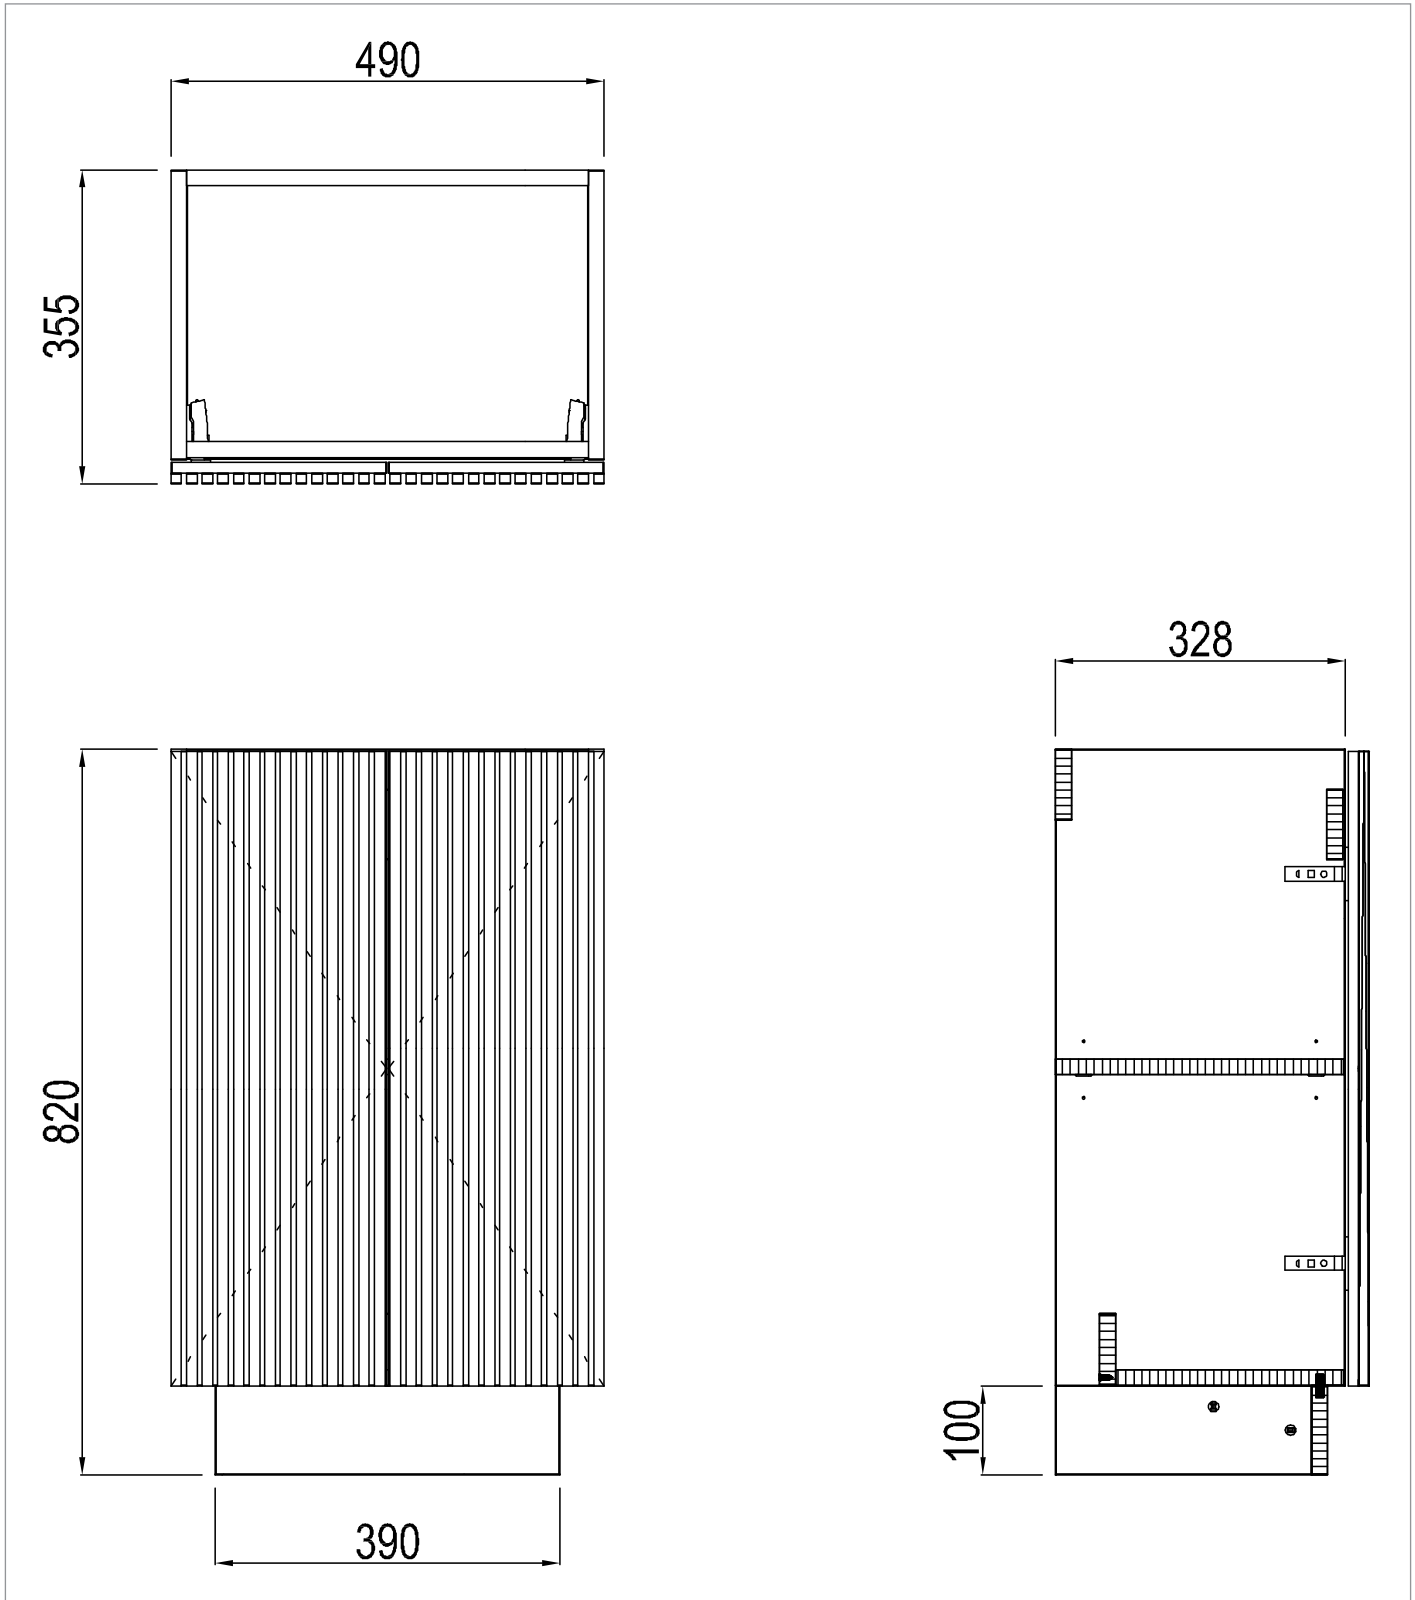

PRODUCT DATA SHEET

PRODUCT CODE

LM5000FSDWSAN

RANGE

Limit

DESCRIPTION

Limit 500mm Floorstanding Door Unit
Warm Stone

WEBSITE LINK

[Click Here](#)

CATEGORY	Furniture
WARRANTY DETAILS	10 Years
COLOUR	Warm Stone
FINISH APPLICATION	Melamine
PRIMARY MATERIAL	MFC
SECONDARY MATERIAL	MDF
INSTALL TYPE	Floor Standing
PRODUCT WIDTH MM	490
PRODUCT HEIGHT MM	820
PRODUCT DEPTH MM	355
PRODUCT NET WEIGHT KG	19.5

COLOUR CODE / REFERENCE	U750 ST9
DRAWER BOX	0
DRAWER RUNNERS	0
WALL HANGERS	No
ADJUSTABLE FEET	No
DRAWER OPERATION	No

TECHNICAL DIMENSIONS

Dimensions in mm unless otherwise specified.

Tolerances (per material type) apply.

SPARES LIST

Only the parts labelled are available as spares.

NUMBER	PART CODE	DESCRIPTION
1	DF_LM5000FSDSTAN	Limit 500mm Floorstanding Door Front Steelwood
	DF_LM5000FSDMOAN	Limit 500mm Floorstanding Door Front Modern Oak
	DF_LM5000FSDRWAN	Limit 500mm Floorstanding Door Front Royal Walnut
	DF_LM5000FSDWSAN	Limit 500mm Floorstanding Door Front Warm Stone
2	LIMITHINGE	Limit Door Hinges
3	LIMITPUSHOPEN	Limit Push to Open Mechanism
4	LIMITPINS	Limit Shelf Pins