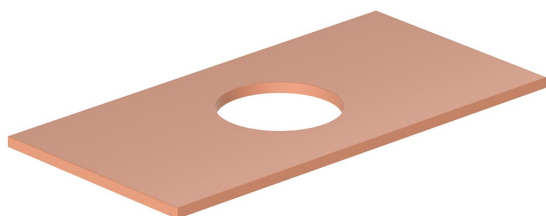

SPECIFICATION SHEET

COLLECTION: SAFARI
PRODUCT CODE: SAF-WT8-TC

COLLECTION NAME

Safari

WORKTOP SIZE

800mm

FINISH

Terracotta

GUARANTEE

6 Year Guarantee

VANITY SUITABILITY

Safari, 800mm vanities

FURNITURE TYPE

Worktop

tel: 01934 744466
email: sales@vado.com
www.vado.com

WHERE INSPIRATION FLOWS
TAPS | SHOWERS | FURNITURE