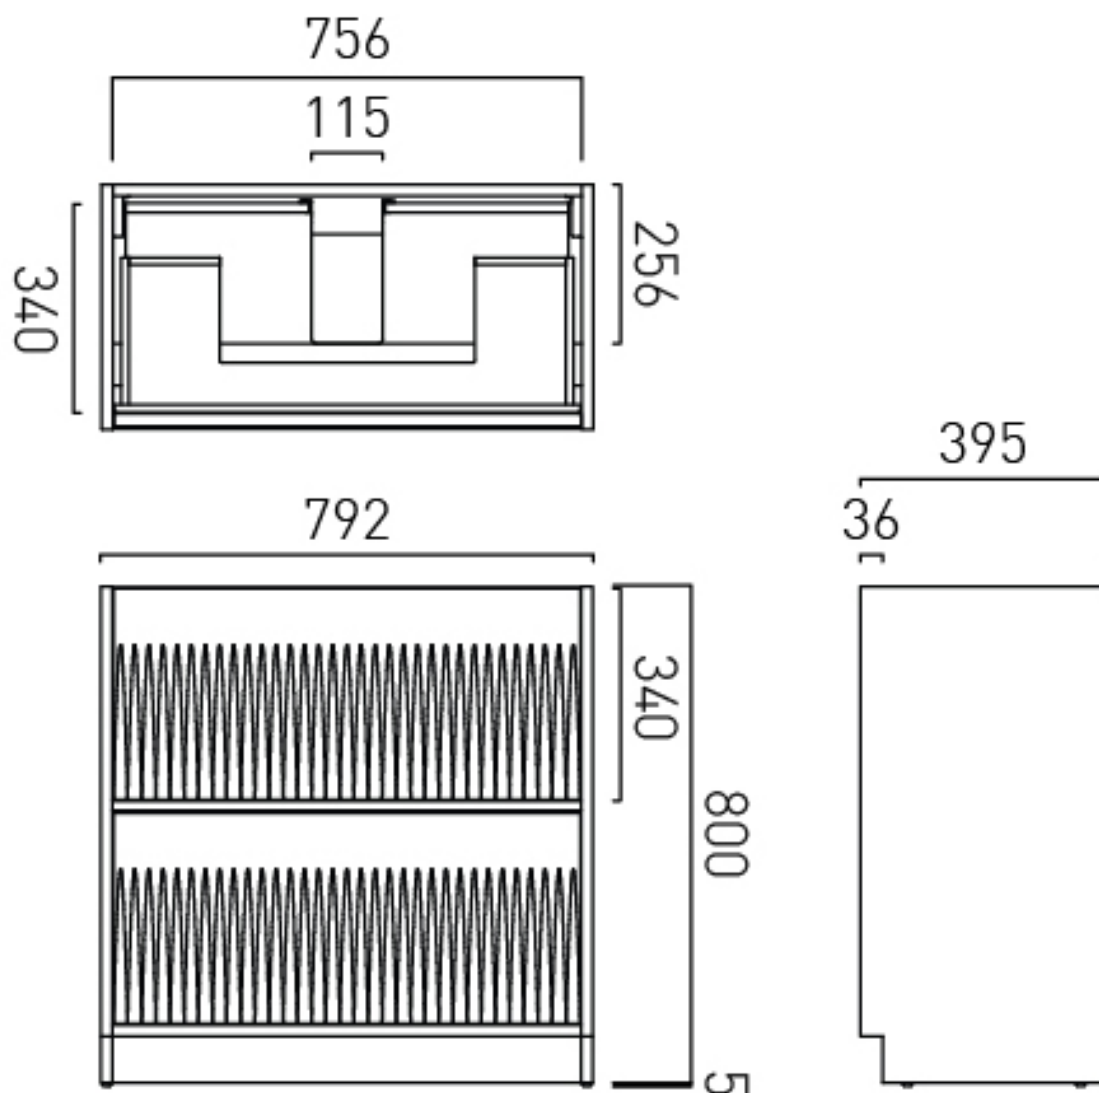

TECHNICAL DRAWING

COLLECTION: SAFARI

PRODUCT CODE: SAF-F800FM-F-TC

tel: 01934 744466
email: sales@vado.com
www.vado.com

WHERE INSPIRATION FLOWS
TAPS | SHOWERS | FURNITURE