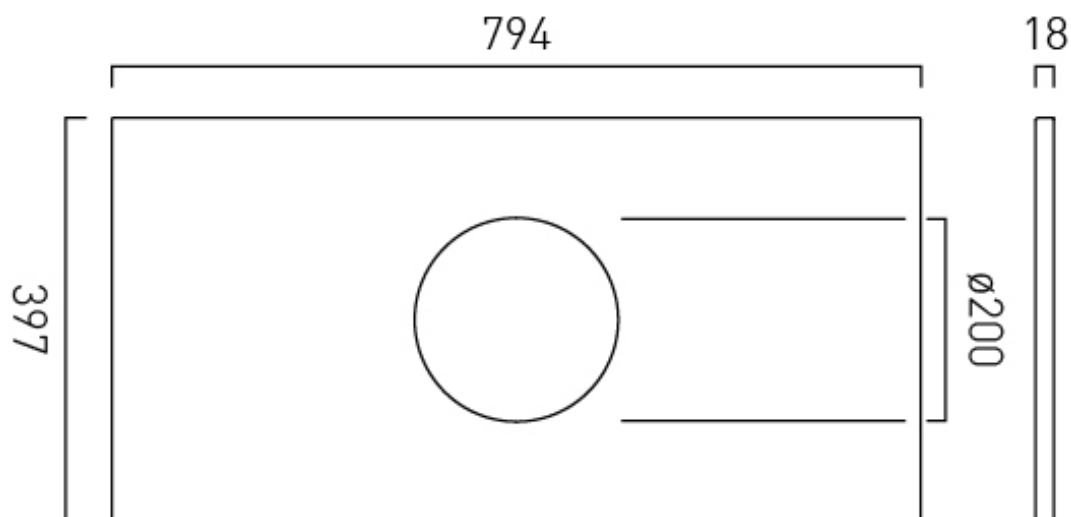

SPECIFICATION SHEET

COLLECTION: SAFARI
PRODUCT CODE: SAF-WT8-AW

COLLECTION NAME

Safari

WORKTOP SIZE

800mm

FINISH

Arctic White