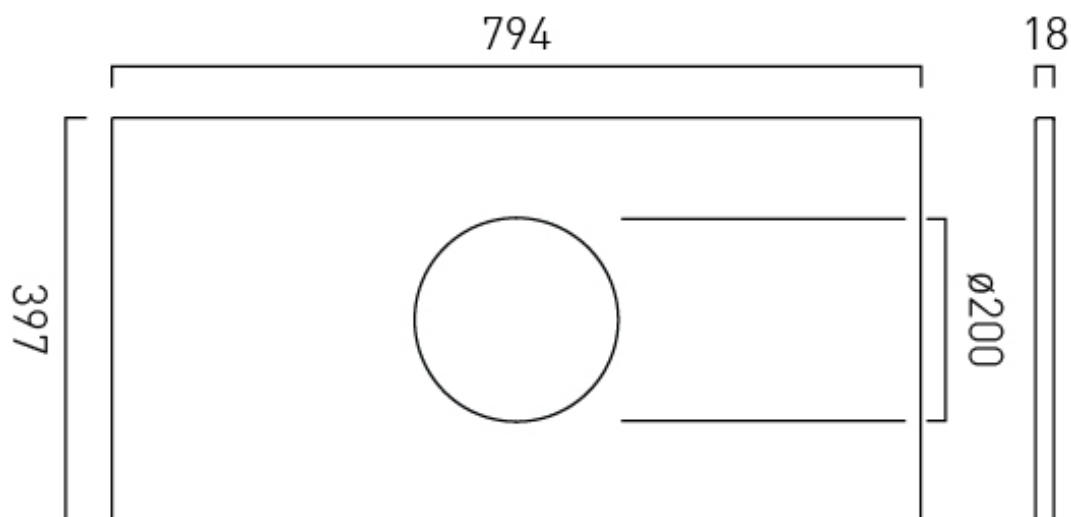

TECHNICAL DRAWING

COLLECTION: SAFARI
PRODUCT CODE: SAF-WT8-AW

SPECIFICATION SHEET

COLLECTION: SAFARI
PRODUCT CODE: SAF-WT8-TC

COLLECTION NAME

Safari

WORKTOP SIZE

800mm