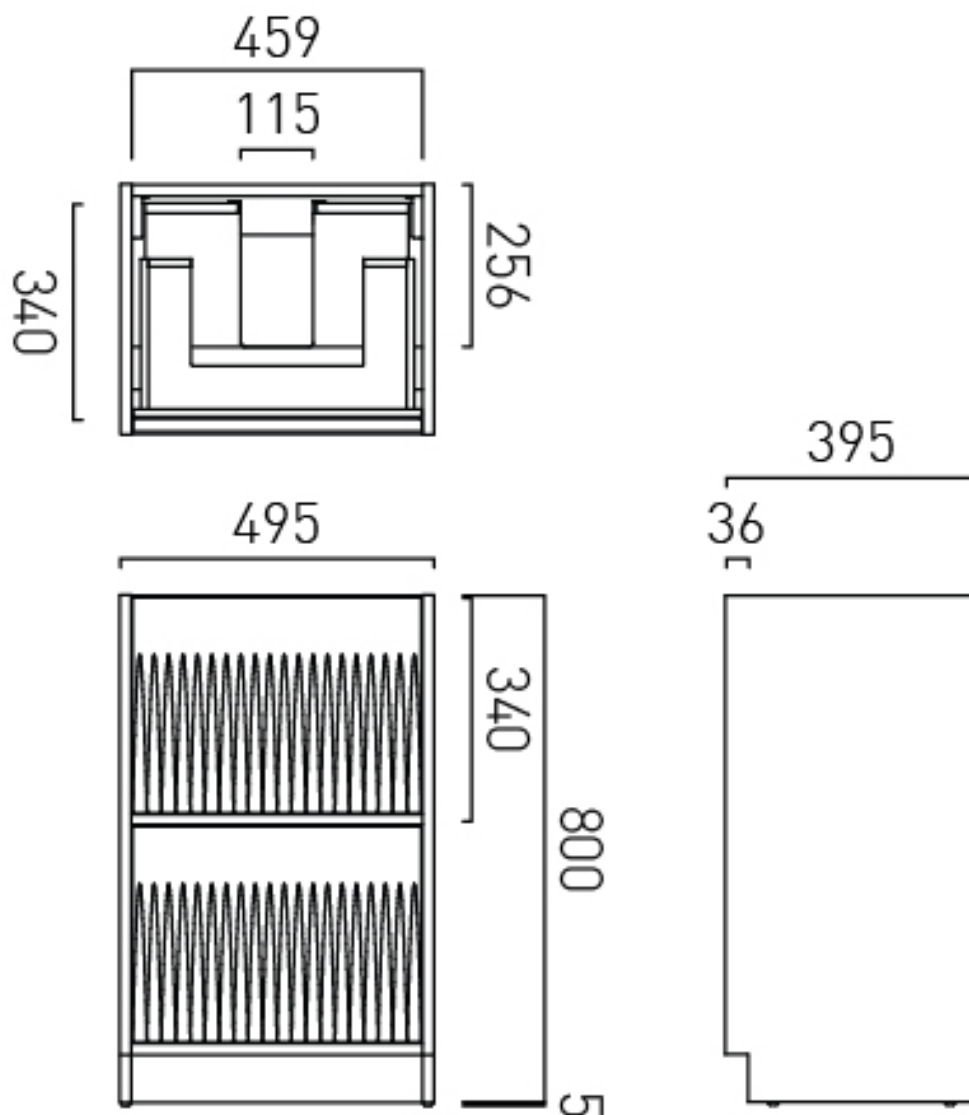

TECHNICAL DRAWING

COLLECTION: SAFARI

PRODUCT CODE: SAF-F500FM-F-AB