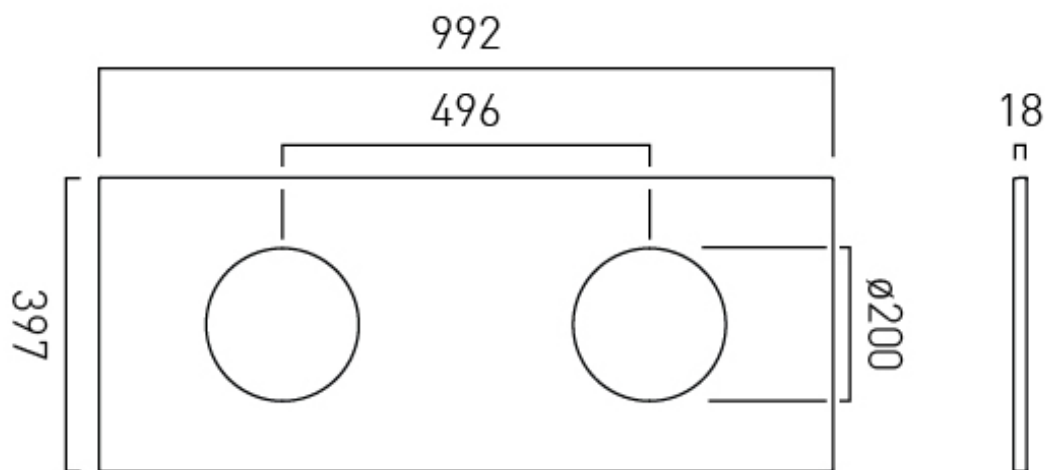

TECHNICAL DRAWING

COLLECTION: SAFARI
PRODUCT CODE: SAF-WT10-AW