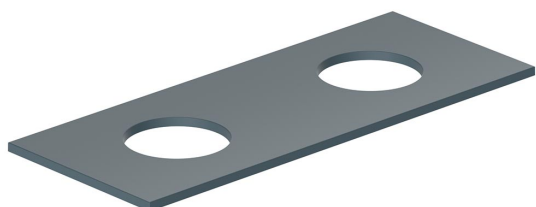

SPECIFICATION SHEET

COLLECTION: SAFARI
PRODUCT CODE: SAF-WT10-AB