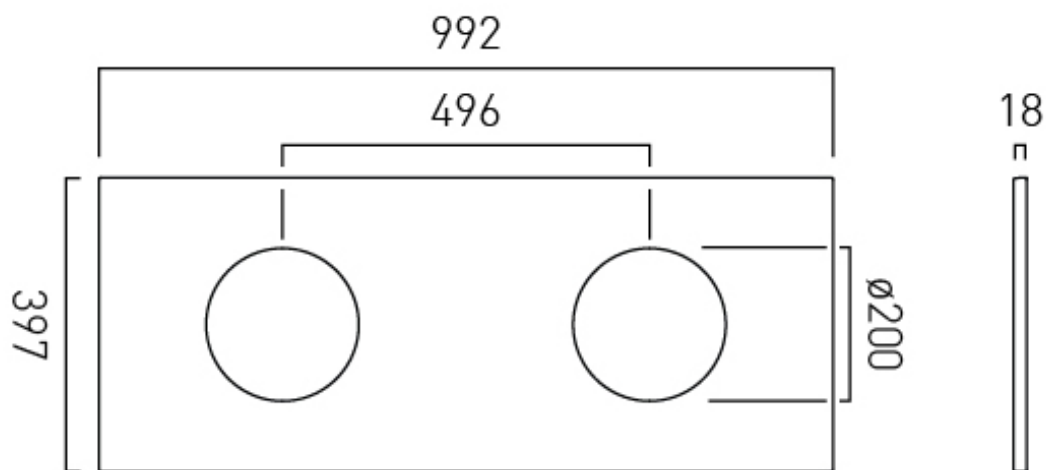

TECHNICAL DRAWING

COLLECTION: SAFARI
PRODUCT CODE: SAF-WT10-GW