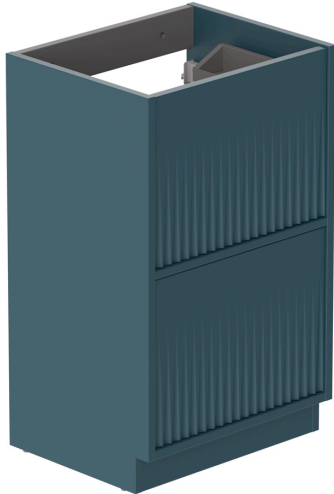

SPECIFICATION SHEET

COLLECTION: SAFARI

PRODUCT CODE: SAF-F500FM-F-AB

COLLECTION NAME

Safari

FINISH

Atlantic Blue

GUARANTEE

6 Year Guarantee

FURNITURE TYPE

Vanity Unit

SIZE

500mm

MOUNTING

Floor Mounted

DRAWERS

2 Drawers

CLOSE/OPEN SYSTEM

2 Quick Release, Soft Close Drawers

MATERIAL

FSC-Certified Wood

tel: 01934 744466
email: sales@vado.com
www.vado.com

WHERE INSPIRATION FLOWS
TAPS | SHOWERS | FURNITURE