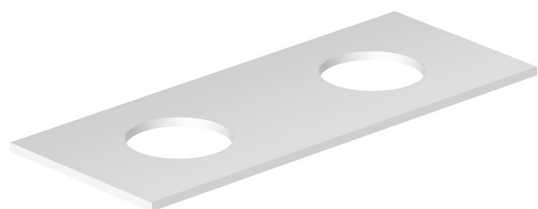

SPECIFICATION SHEET

COLLECTION: SAFARI
PRODUCT CODE: SAF-WT10-AW