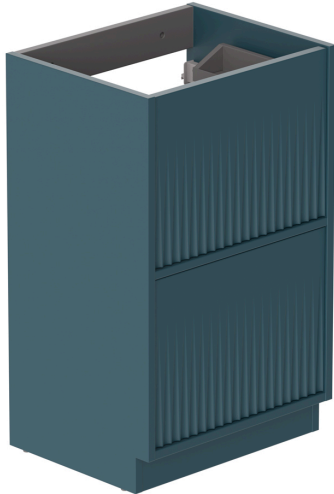

# SPECIFICATION SHEET

COLLECTION: SAFARI

PRODUCT CODE: SAF-F500FM-F-AB