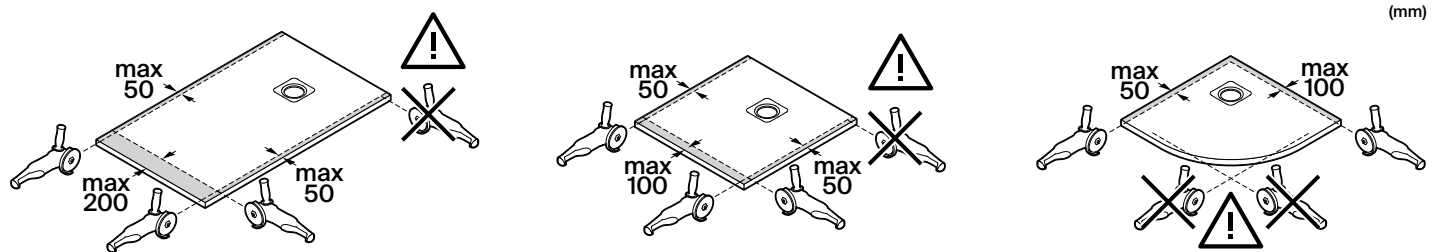

## Shower Tray

(mm)

Shower tray dimensions (LxW)	A
$700 \times 600 \leq L \times W \leq 1200 \times 900$	200
$1201 \times 600 \leq L \times W \leq 1800 \times 900$	250
$1801 \times 800 \leq L \times W \leq 2000 \times 1000$	300