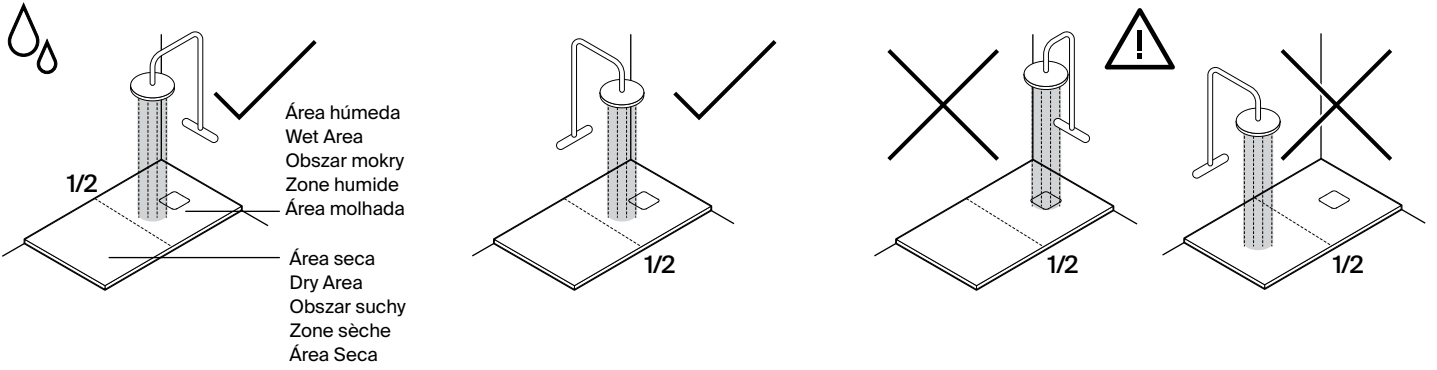

## Shower Tray

(mm)

Shower tray dimensions (LxW)	A
$700 \times 600 \leq L \times W \leq 1200 \times 900$	200
$1201 \times 600 \leq L \times W \leq 1800 \times 900$	250
$1801 \times 800 \leq L \times W \leq 2000 \times 1000$	300