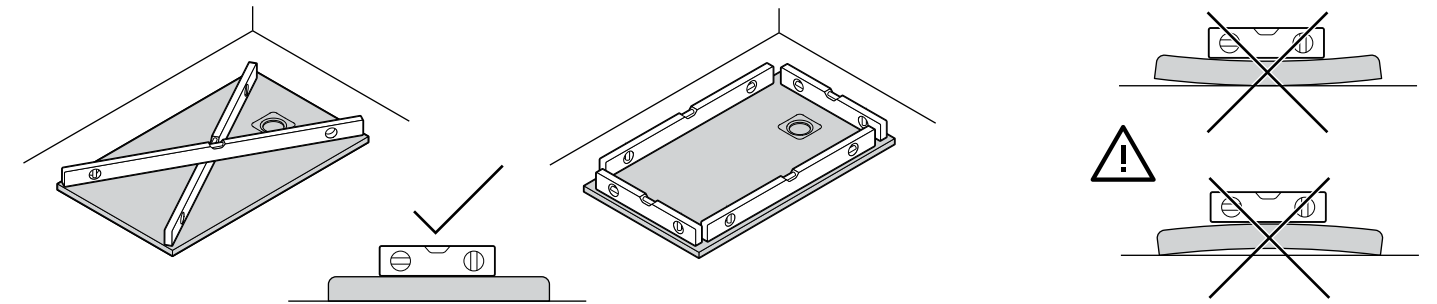

## Shower Tray

(mm)

Shower tray dimensions (LxW)	A
$700 \times 600 \leq L \times W \leq 1200 \times 900$	200
$1201 \times 600 \leq L \times W \leq 1800 \times 900$	250
$1801 \times 800 \leq L \times W \leq 2000 \times 1000$	300