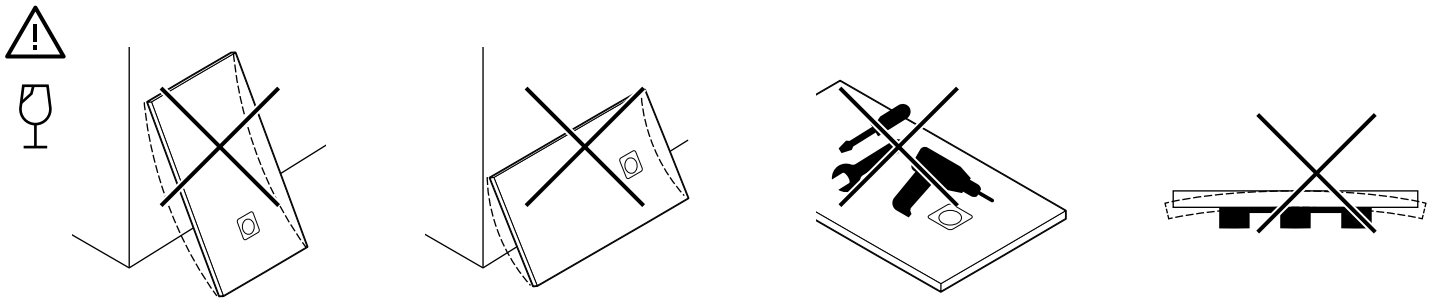

## Shower Tray

(mm)

Shower tray dimensions (LxW)	A
$700 \times 600 \leq L \times W \leq 1200 \times 900$	200
$1201 \times 600 \leq L \times W \leq 1800 \times 900$	250
$1801 \times 800 \leq L \times W \leq 2000 \times 1000$	300