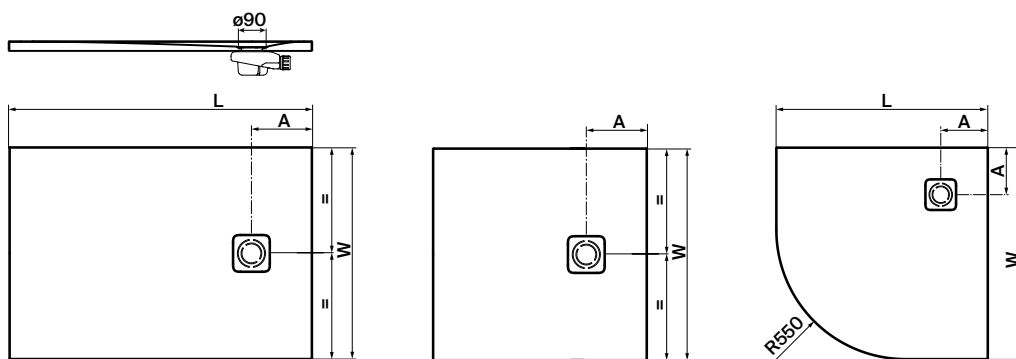

## Shower Tray

(mm)

Shower tray dimensions (LxW)	A
$700 \times 600 \leq L \times W \leq 1200 \times 900$	200
$1201 \times 600 \leq L \times W \leq 1800 \times 900$	250
$1801 \times 800 \leq L \times W \leq 2000 \times 1000$	300