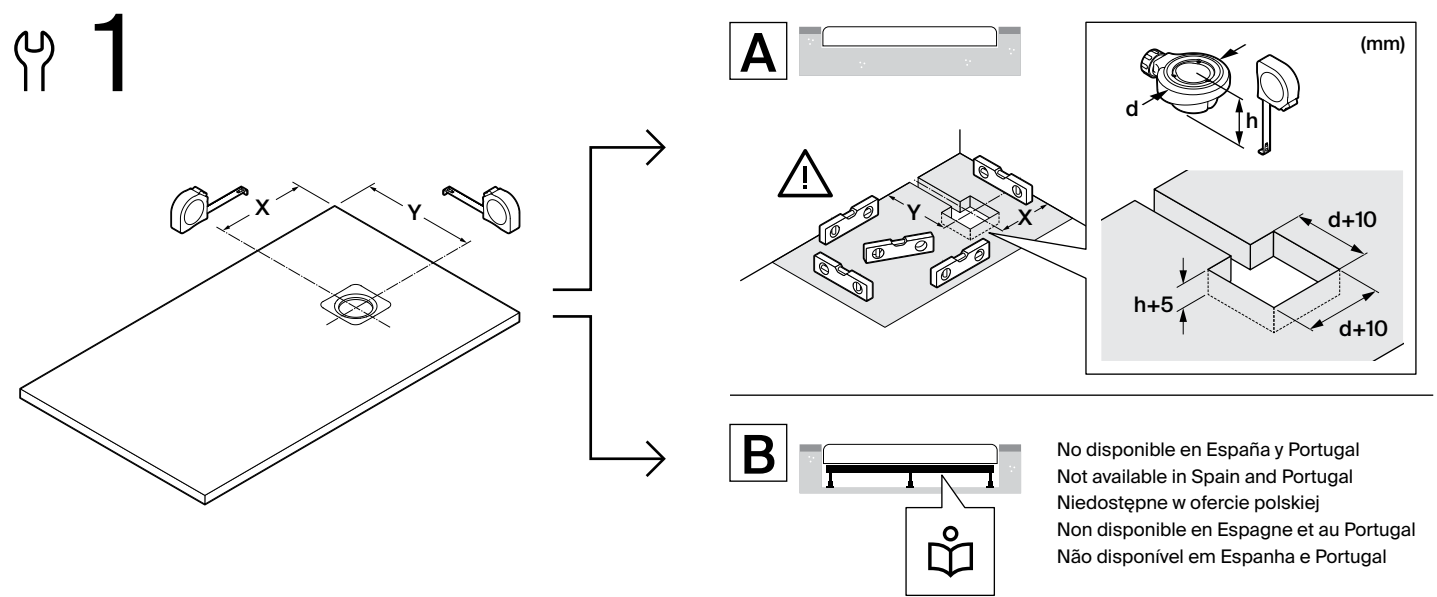

## Shower Tray

(mm)

Shower tray dimensions (LxW)	A
$700 \times 600 \leq L \times W \leq 1200 \times 900$	200
$1201 \times 600 \leq L \times W \leq 1800 \times 900$	250
$1801 \times 800 \leq L \times W \leq 2000 \times 1000$	300