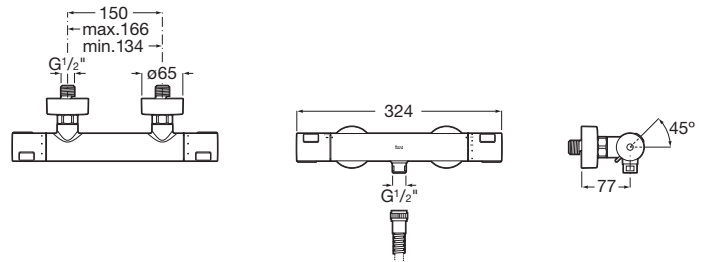

Wall-mounted thermostatic shower mixer

PRICE (VAT INCLUDED)

£390.25

TECHNICAL DRAWINGS

FEATURES

Application: Shower

Emblematic Works: 14.007

Faucet type: Thermostatic

Installation type: Wall-mounted

Temperature selection

Water and energy-saving

EverShine

Quick Reaction

SafeTouch

Safety 38°

INSTALLATION AND USER MANUALS