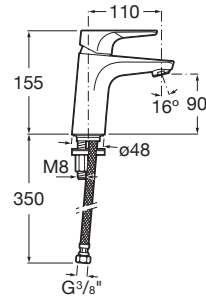

FEATURES

- Aerator type: Integrated
- Application: Basin
- Cold water starts in the central position to save energy
- Faucet type: Single-lever
- Finish: Chrome
- Flexible supply hoses included
- Flow rate (l/min - 3 bar): 5
- Installation type: Deck-mounted
- Type of cartridge: Ceramic Disc
- Water and energy-saving
- Water connection diameter: 1/2"

Smooth body basin mixer, Cold Start

PRICE (VAT INCLUDED)

£242.51

TECHNICAL DRAWINGS

EverShine

SoftTurn®

INSTALLATION AND USER MANUALS

[Installation manual](#)