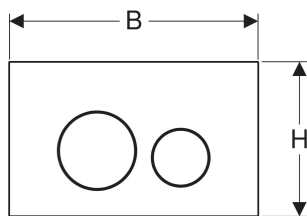

Geberit Sigma40 flush plate for dual flush, round

Example image

APPLICATION PURPOSES

- For flush actuation with Sigma concealed cisterns
- For covering thicknesses ≥ 15 mm

CHARACTERISTICS

- Front actuation
- Sound-absorbing actuator rods, tool-free fast adjustment

TECHNICAL DATA

Button shape round

SCOPE OF DELIVERY

- Mounting frame
- 2 distance bolts
- 2 actuator rods

ACCESSORIES

- Geberit extension set for Sigma, Omega and Kappa concealed cisterns

Art. no.	Colour / surface	Product material	B cm	H cm	T cm
115.628.14.1 New	black matt / easy-to-clean coated	Stainless steel	24.6	15.2	0.4
115.628.FW.1 New	brushed, easy-to-clean coated	Stainless steel	24.6	15.2	0.4
115.628.JK.1 New	lava	Glass	24.6	15.2	0.6

<i>Art. no.</i>	<i>Colour / surface</i>	<i>Product material</i>	<i>B</i> <i>cm</i>	<i>H</i> <i>cm</i>	<i>T</i> <i>cm</i>
115.628.JL.1 New	sand grey	Glass	24.6	15.2	0.6
115.628.JT.1 New	white matt / easy-to-clean coated	Stainless steel	24.6	15.2	0.4
115.628.QB.1 New	red gold / brushed, easy-to-clean coated	Stainless steel	24.6	15.2	0.4
115.628.QD.1 New	black chrome / brushed, easy-to-clean coated	Stainless steel	24.6	15.2	0.4
115.628.QF.1 New	brass-coloured / brushed, easy-to-clean coated	Stainless steel	24.6	15.2	0.4
115.628.SI.1 New	white	Glass	24.6	15.2	0.6
115.628.SJ.1 New	black	Glass	24.6	15.2	0.6