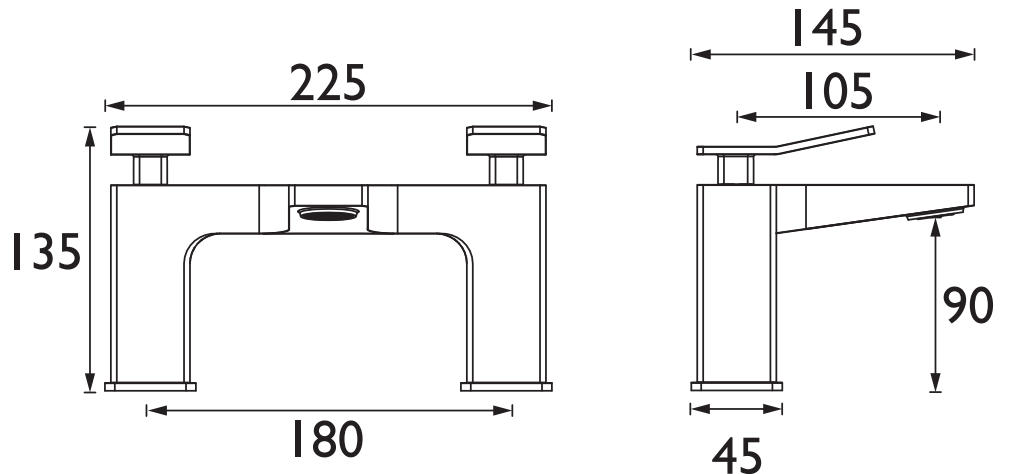

Product Certifications:

WRAS Certificate No: 2309906
WRAS Expiry Date: 30/09/2028

For more products, visit our website:
<http://www.bristan.com>

Dimensions (measurements in mm)

Flow Rates (l/min)

System Pressure (bar)	0.2	0.5	1	2	3	5
TAN BF BLK (mixed)	17.9	30.2	43.7	63	77.2	99.7