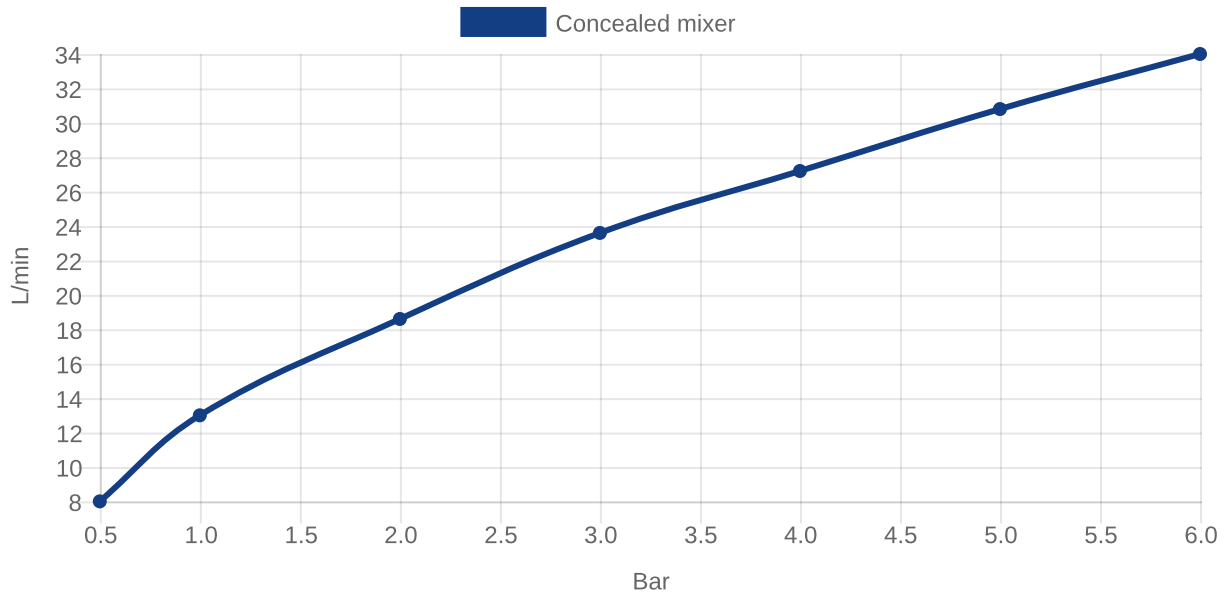

TAPS & FITTINGS O.NOVO START

PRODUCT INFORMATION

1. POSITION

Article number	TVS10535211061
Article title	Villeroy & Boch O.novo Start Concealed single-lever bath / shower mixer, Chrome
Product designation	Concealed single-lever bath / shower mixer
Collection	O.novo Start
Assembly / Assembly type	wall-mounted
Scope of delivery	1 x tap fitting , 1 x installation instructions
Length in mm	56
Width in mm	170
Height in mm	170
Weight in kg	1,16
Material	Brass
Surface	glossy
Colour name	Chrome
EAN number	4051202569044
Material	Brass
Volume	4,974
Cartridge	Cartridge with ceramic discs
Swivel aerator	No
Thermostat	No
Cool Tap	No
Spray types	Comfort jet

COLOUR

COLOUR DESIGNATION

Chrome

TECHNICAL DRAWINGS

TVS10535211061

FLOW CHART

EXPLOSION DRAWINGS

BILL OF MATERIALS

No.	Article No.	Description	Quantity
5	TVP00000112000	Cartridge	1
2	TVP10500402061	Handle set	1
32	TVP00001009061	Cover plate	1

TAPS & FITTINGS UNIVERSAL TAPS & FITTINGS

PRODUCT INFORMATION

1 . POSITION

Article number	TVS0003510000
Article title	Villeroy & Boch Universal Taps & Fittings Vi-Box universal concealed installation unit for single-lever mixer for wall-mounted Round
Product designation	Vi-Box universal concealed installation unit for single-lever mixer
Collection	Universal Taps & Fittings
Assembly / Assembly type	wall-mounted
Scope of delivery	1 x ViBox , 1 x fastening 1 x installation instructions
Length in mm	79
Width in mm	226
Height in mm	259
Weight in kg	1,14
Material	Plastic
Surface	mat
EAN number	4051202465773
Material	Plastic
Volume	4,974
Swivel aerator	No
Thermostat	No
Cool Tap	No

TECHNICAL DRAWINGS

TVS00035100000

FLOW CHART