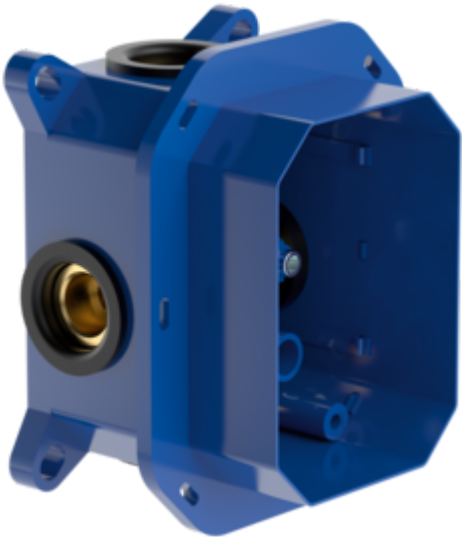

TAPS & FITTINGS O.NOVO START

PRODUCT INFORMATION

1. POSITION

Article number	TVS10535211061
Article title	Villeroy & Boch O.novo Start Concealed single-lever bath / shower mixer, Chrome
Product designation	Concealed single-lever bath / shower mixer
Collection	O.novo Start
Assembly / Assembly type	wall-mounted
Scope of delivery	1 x tap fitting , 1 x installation instructions
Length in mm	56
Width in mm	170
Height in mm	170
Weight in kg	1,16
Material	Brass
Surface	glossy
Colour name	Chrome
EAN number	4051202569044
Material	Brass
Volume	4,974
Cartridge	Cartridge with ceramic discs
Swivel aerator	No
Thermostat	No
Cool Tap	No
Spray types	Comfort jet

COLOUR

COLOUR DESIGNATION

Chrome

TECHNICAL DRAWINGS

TVS10535211061

FLOW CHART

EXPLOSION DRAWINGS

BILL OF MATERIALS

No.	Article No.	Description	Quantity
5	TVP00000112000	Cartridge	1
2	TVP10500402061	Handle set	1
32	TVP00001009061	Cover plate	1

TAPS & FITTINGS UNIVERSAL TAPS & FITTINGS

PRODUCT INFORMATION

1 . POSITION

Article number	TVS0003510000
Article title	Villeroy & Boch Universal Taps & Fittings Vi-Box universal concealed installation unit for single-lever mixer for wall-mounted Round
Product designation	Vi-Box universal concealed installation unit for single-lever mixer
Collection	Universal Taps & Fittings
Assembly / Assembly type	wall-mounted
Scope of delivery	1 x ViBox , 1 x fastening 1 x installation instructions
Length in mm	79
Width in mm	226
Height in mm	259
Weight in kg	1,14
Material	Plastic
Surface	mat
EAN number	4051202465773
Material	Plastic
Volume	4,974
Swivel aerator	No
Thermostat	No
Cool Tap	No