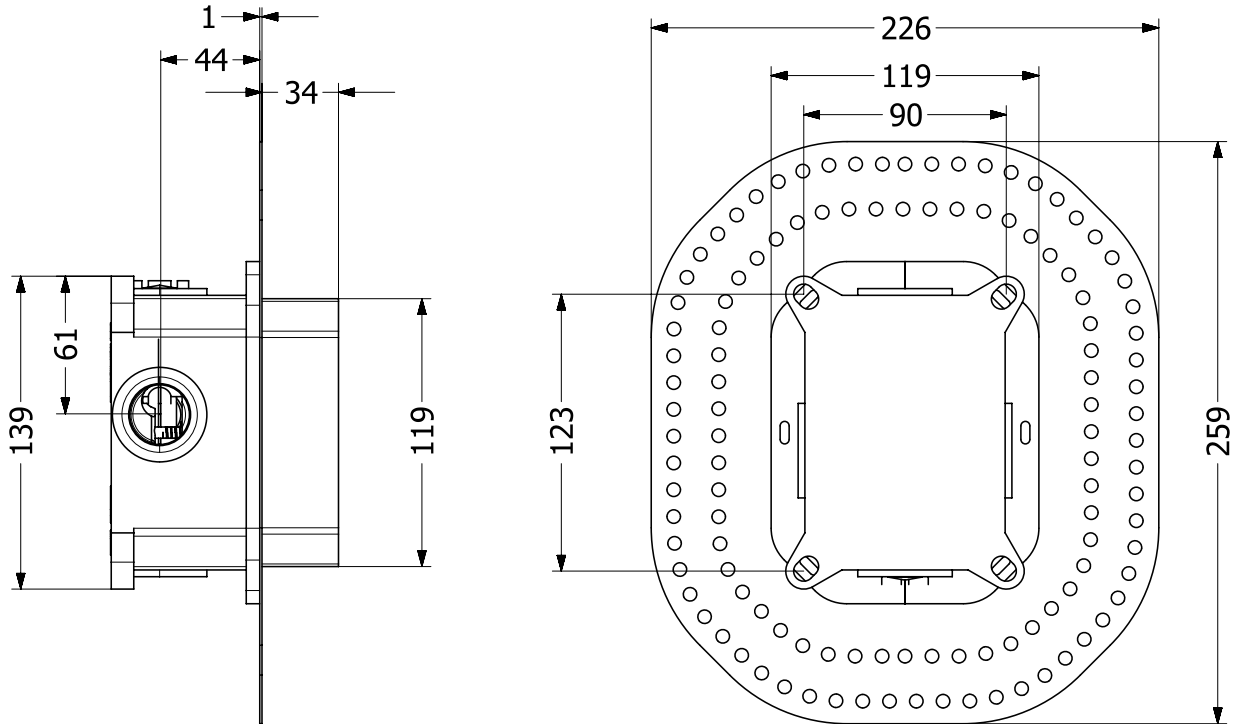

TAPS & FITTINGS O.NOVO START

PRODUCT INFORMATION

1. POSITION

Article number	TVS10535211061
Article title	Villeroy & Boch O.novo Start Concealed single-lever bath / shower mixer, Chrome
Product designation	Concealed single-lever bath / shower mixer
Collection	O.novo Start
Assembly / Assembly type	wall-mounted
Scope of delivery	1 x tap fitting , 1 x installation instructions
Length in mm	56
Width in mm	170
Height in mm	170
Weight in kg	1,16
Material	Brass
Surface	glossy
Colour name	Chrome
EAN number	4051202569044
Material	Brass
Volume	4,974
Cartridge	Cartridge with ceramic discs
Swivel aerator	No
Thermostat	No
Cool Tap	No
Spray types	Comfort jet

COLOUR

COLOUR DESIGNATION

Chrome

TECHNICAL DRAWINGS

TVS10535211061

FLOW CHART

EXPLOSION DRAWINGS

BILL OF MATERIALS

No.	Article No.	Description	Quantity
5	TVP00000112000	Cartridge	1
2	TVP10500402061	Handle set	1
32	TVP00001009061	Cover plate	1

TAPS & FITTINGS UNIVERSAL TAPS & FITTINGS

PRODUCT INFORMATION

1 . POSITION

Article number	TVS0003510000
Article title	Villeroy & Boch Universal Taps & Fittings Vi-Box universal concealed installation unit for single-lever mixer for wall-mounted Round
Product designation	Vi-Box universal concealed installation unit for single-lever mixer
Collection	Universal Taps & Fittings
Assembly / Assembly type	wall-mounted
Scope of delivery	1 x ViBox , 1 x fastening 1 x installation instructions
Length in mm	79
Width in mm	226
Height in mm	259
Weight in kg	1,14
Material	Plastic
Surface	mat
EAN number	4051202465773
Material	Plastic
Volume	4,974
Swivel aerator	No
Thermostat	No
Cool Tap	No

TECHNICAL DRAWINGS

TVS00035100000

FLOW CHART