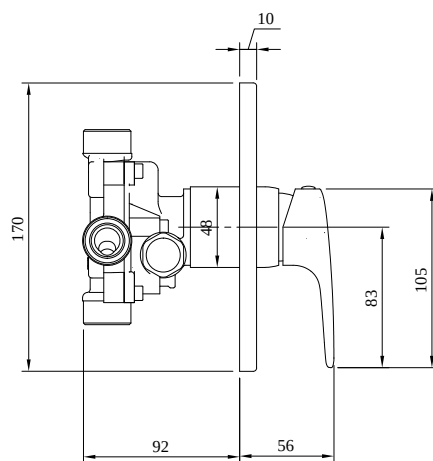

TAPS & FITTINGS O.NOVO START

PRODUCT INFORMATION

1. POSITION

Article number	TVS10535211061
Article title	Villeroy & Boch O.novo Start Concealed single-lever bath / shower mixer, Chrome
Product designation	Concealed single-lever bath / shower mixer
Collection	O.novo Start
Assembly / Assembly type	wall-mounted
Scope of delivery	1 x tap fitting , 1 x installation instructions
Length in mm	56
Width in mm	170
Height in mm	170
Weight in kg	1,16
Material	Brass
Surface	glossy
Colour name	Chrome
EAN number	4051202569044
Material	Brass
Volume	4,974
Cartridge	Cartridge with ceramic discs
Swivel aerator	No
Thermostat	No
Cool Tap	No
Spray types	Comfort jet

COLOUR

COLOUR DESIGNATION

Chrome

TECHNICAL DRAWINGS

TVS10535211061

FLOW CHART

EXPLOSION DRAWINGS

BILL OF MATERIALS

No.	Article No.	Description	Quantity
5	TVP00000112000	Cartridge	1
2	TVP10500402061	Handle set	1
32	TVP00001009061	Cover plate	1

TAPS & FITTINGS UNIVERSAL TAPS & FITTINGS

PRODUCT INFORMATION

1 . POSITION

Article number	TVS0003510000
Article title	Villeroy & Boch Universal Taps & Fittings Vi-Box universal concealed installation unit for single-lever mixer for wall-mounted Round
Product designation	Vi-Box universal concealed installation unit for single-lever mixer
Collection	Universal Taps & Fittings
Assembly / Assembly type	wall-mounted
Scope of delivery	1 x ViBox , 1 x fastening 1 x installation instructions
Length in mm	79
Width in mm	226
Height in mm	259
Weight in kg	1,14
Material	Plastic
Surface	mat
EAN number	4051202465773
Material	Plastic
Volume	4,974
Swivel aerator	No
Thermostat	No
Cool Tap	No

TECHNICAL DRAWINGS

TVS00035100000

FLOW CHART