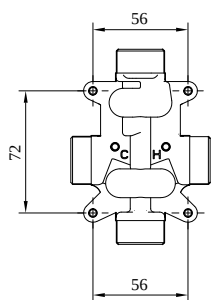

TAPS & FITTINGS O.NOVO START

PRODUCT INFORMATION

1. POSITION

Article number	TVS10535211061
Article title	Villeroy & Boch O.novo Start Concealed single-lever bath / shower mixer, Chrome
Product designation	Concealed single-lever bath / shower mixer
Collection	O.novo Start
Assembly / Assembly type	wall-mounted
Scope of delivery	1 x tap fitting , 1 x installation instructions
Length in mm	56
Width in mm	170
Height in mm	170
Weight in kg	1,16
Material	Brass
Surface	glossy
Colour name	Chrome
EAN number	4051202569044
Material	Brass
Volume	4,974
Cartridge	Cartridge with ceramic discs
Swivel aerator	No
Thermostat	No
Cool Tap	No
Spray types	Comfort jet

COLOUR

COLOUR DESIGNATION

Chrome

TECHNICAL DRAWINGS

TVS10535211061

FLOW CHART

EXPLOSION DRAWINGS

BILL OF MATERIALS

No.	Article No.	Description	Quantity
5	TVP00000112000	Cartridge	1
2	TVP10500402061	Handle set	1
32	TVP00001009061	Cover plate	1

TAPS & FITTINGS UNIVERSAL TAPS & FITTINGS

PRODUCT INFORMATION

1 . POSITION

Article number	TVS0003510000
Article title	Villeroy & Boch Universal Taps & Fittings Vi-Box universal concealed installation unit for single-lever mixer for wall-mounted Round
Product designation	Vi-Box universal concealed installation unit for single-lever mixer
Collection	Universal Taps & Fittings
Assembly / Assembly type	wall-mounted
Scope of delivery	1 x ViBox , 1 x fastening 1 x installation instructions
Length in mm	79
Width in mm	226
Height in mm	259
Weight in kg	1,14
Material	Plastic
Surface	mat
EAN number	4051202465773
Material	Plastic
Volume	4,974
Swivel aerator	No
Thermostat	No
Cool Tap	No

TECHNICAL DRAWINGS

TVS00035100000

FLOW CHART