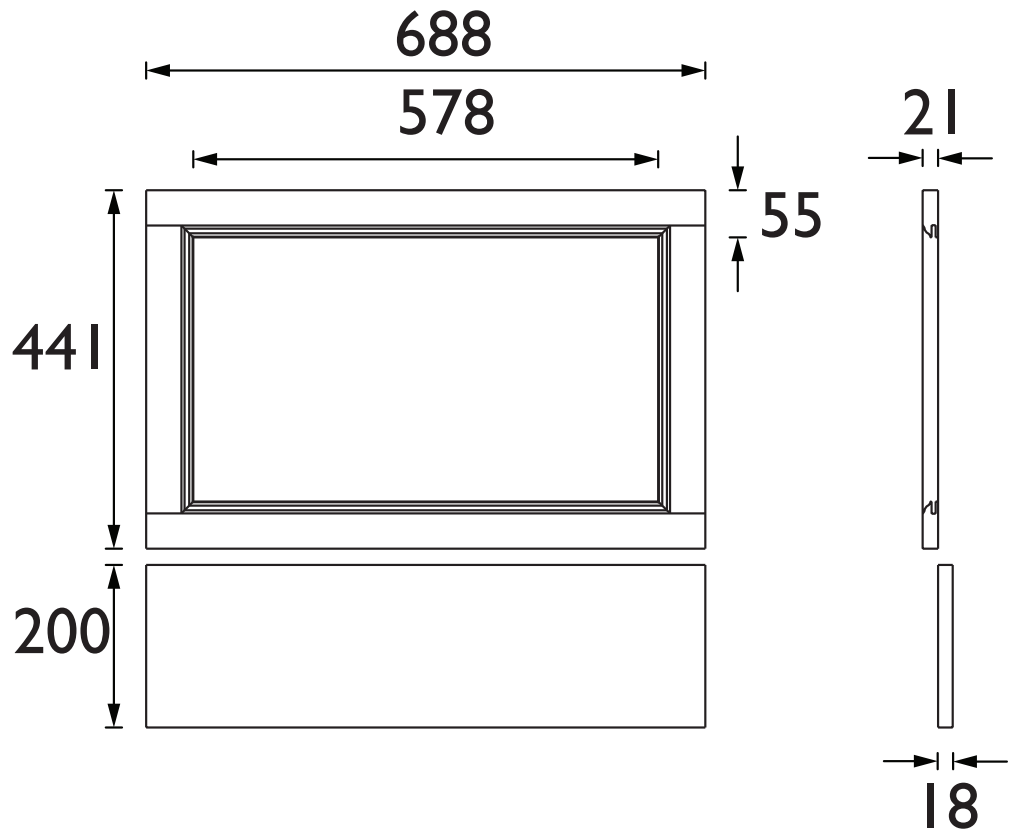

Specification

Main Construction Material:	MDF
Finish:	Chantilly
Weight (kg):	5.36
Height (mm):	441
Width (mm):	688
Depth (mm):	21
Assembly Required:	No
What's Included?:	1 x End Bath Panel 1 x Plinth 1 x Fitting Instructions

- KGREP700 - Graphite
- KMBEP700 - Maritime Blue

Dimensions (measurements in mm)

Features:

- Available in a selection of finishes
- Stylish yet functional storage solution
- Durable to withstand everyday use in a busy household

Product Certifications:

Additional Information:

Variant SKUs:

- KMBEP750 - Maritime Blue
- KDGBEP750 - Dove Grey
- KGREP750 - Graphite
- KCGEP750 - Classic Green
- KMTBEP750 - Midnight Blue

Specification

Main Construction Material:	MDF
Finish:	Chantilly
Weight (kg):	5.48
Height (mm):	441
Width (mm):	738
Depth (mm):	21
Assembly Required:	No
What's Included?:	1 x End Bath Panel 1 x Plinth 1 x Fitting Instructions

Dimensions (measurements in mm)