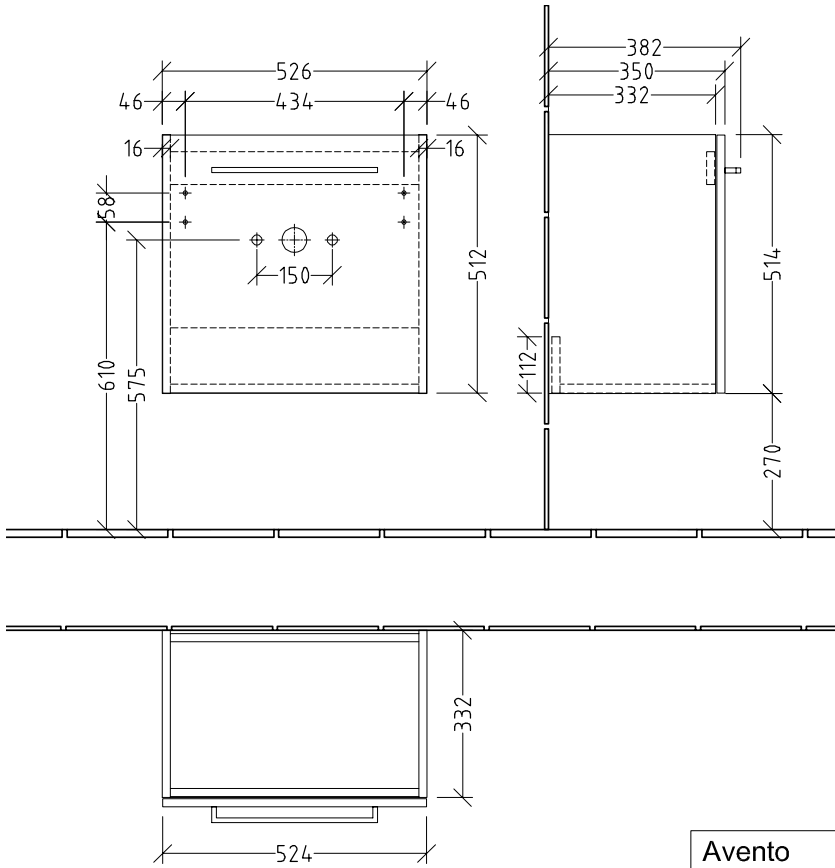

TECHNICAL DRAWINGS

A88801VH

Avento A88800_A88801 A88810_A88811	 Villeroy & Boch 1748
V02 / 21.11.2023