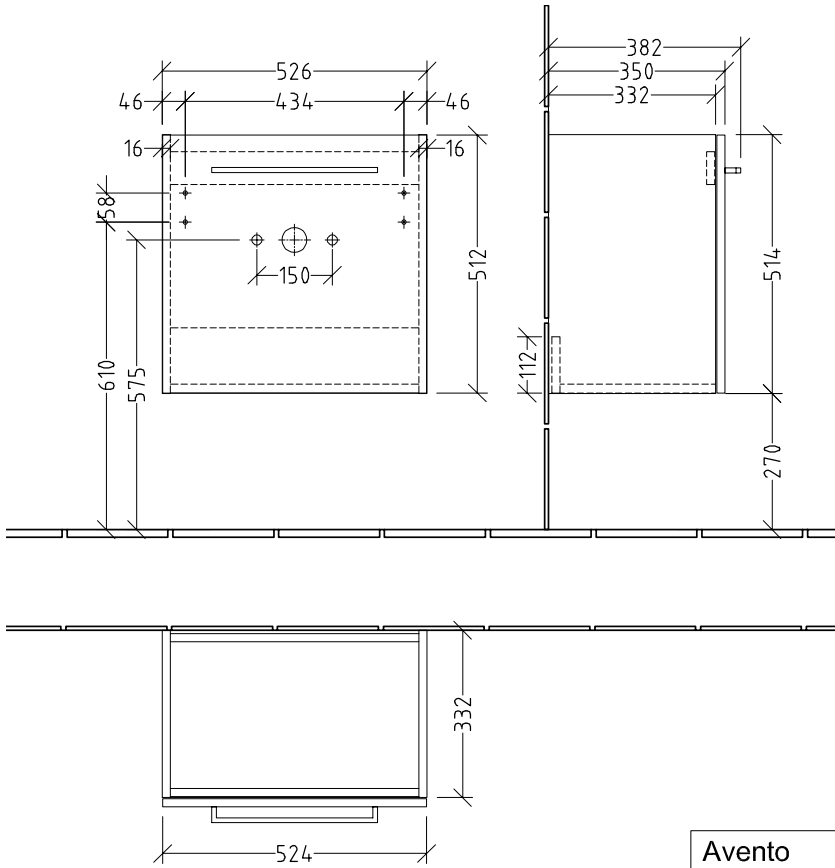

TECHNICAL DRAWINGS

A88800VH

Avento A88800_A88801 A88810_A88811	 Villeroy & Boch 1748
V02 / 21.11.2023