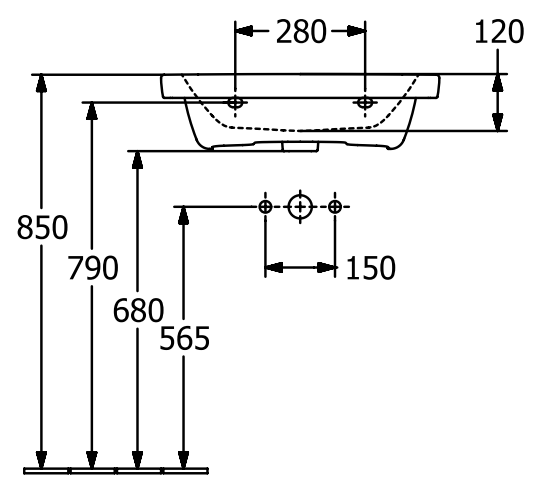

#### 1 . POSITION

<b>Article number</b>	<b>4A706001</b>
Article title	Villeroy & Boch Subway 3.0 Washbasin, 600 x 470 x 165 mm, White Alpin, with overflow
Product designation	Washbasin
Collection	Subway 3.0
Assembly / Assembly type	wall-mounted
Scope of delivery	1 x vanity washbasin
Ordering information	Optionally available: Outlet valve with ceramic cover.
Length in mm	470
Width in mm	600
Height in mm	165
Interior depth	120
Weight in kg	19,20
Number of tap holes punched through	1
Number of tap holes pre-drilled	2
Position of drill hole	central tap hole punched out
express delivery	No
Suitable for	3-hole mixer, Matching Villeroy&Boch furniture
Material	TitanCeram
Surface	glossy
Colour name	White Alpin
With TitanGlaze	No
With overflow	Yes
EAN number	4062373810415

#### COLOUR DESIGNATION

White Alpin

TECHNICAL DRAWINGS

4A706001

5243 00

5244 00