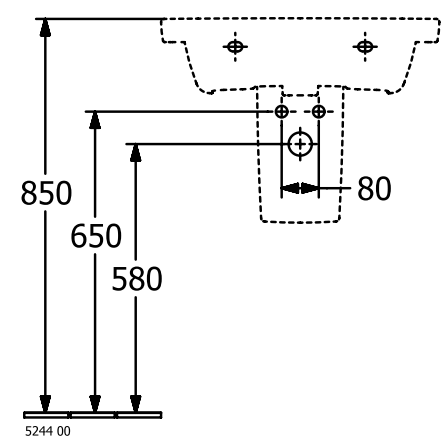

#### 1 . POSITION

<b>Article number</b>	<b>4A706001</b>
Article title	Villeroy & Boch Subway 3.0 Washbasin, 600 x 470 x 165 mm, White Alpin, with overflow
Product designation	Washbasin
Collection	Subway 3.0
Assembly / Assembly type	wall-mounted
Scope of delivery	1 x vanity washbasin
Ordering information	Optionally available: Outlet valve with ceramic cover.
Length in mm	470
Width in mm	600
Height in mm	165
Interior depth	120
Weight in kg	19,20
Number of tap holes punched through	1
Number of tap holes pre-drilled	2
Position of drill hole	central tap hole punched out
express delivery	No
Suitable for	3-hole mixer, Matching Villeroy&Boch furniture
Material	TitanCeram
Surface	glossy
Colour name	White Alpin
With TitanGlaze	No
With overflow	Yes
EAN number	4062373810415

#### COLOUR DESIGNATION

White Alpin

TECHNICAL DRAWINGS

4A706001

5243 00

5244 00