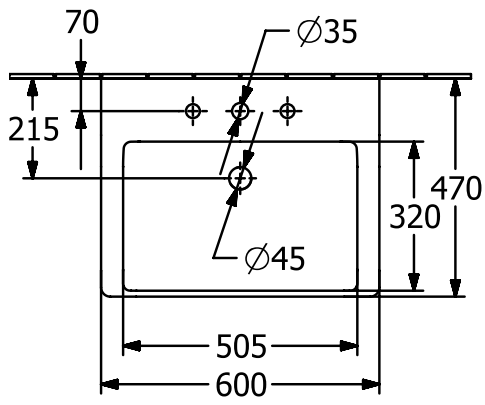

#### 1 . POSITION

<b>Article number</b>	<b>4A706001</b>
Article title	Villeroy & Boch Subway 3.0 Washbasin, 600 x 470 x 165 mm, White Alpin, with overflow
Product designation	Washbasin
Collection	Subway 3.0
Assembly / Assembly type	wall-mounted
Scope of delivery	1 x vanity washbasin
Ordering information	Optionally available: Outlet valve with ceramic cover.
Length in mm	470
Width in mm	600
Height in mm	165
Interior depth	120
Weight in kg	19,20
Number of tap holes punched through	1
Number of tap holes pre-drilled	2
Position of drill hole	central tap hole punched out
express delivery	No
Suitable for	3-hole mixer, Matching Villeroy&Boch furniture
Material	TitanCeram
Surface	glossy
Colour name	White Alpin
With TitanGlaze	No
With overflow	Yes
EAN number	4062373810415

#### COLOUR DESIGNATION

White Alpin

TECHNICAL DRAWINGS

4A706001

5243 00

5244 00