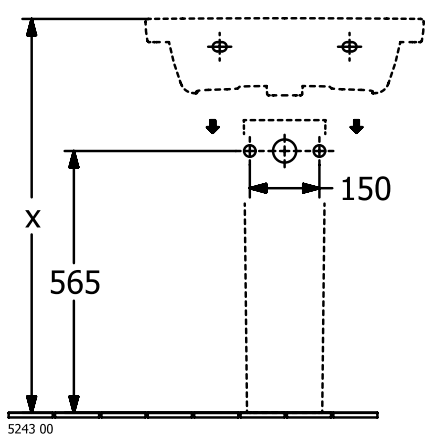

#### 1 . POSITION

<b>Article number</b>	<b>4A706001</b>
Article title	Villeroy & Boch Subway 3.0 Washbasin, 600 x 470 x 165 mm, White Alpin, with overflow
Product designation	Washbasin
Collection	Subway 3.0
Assembly / Assembly type	wall-mounted
Scope of delivery	1 x vanity washbasin
Ordering information	Optionally available: Outlet valve with ceramic cover.
Length in mm	470
Width in mm	600
Height in mm	165
Interior depth	120
Weight in kg	19,20
Number of tap holes punched through	1
Number of tap holes pre-drilled	2
Position of drill hole	central tap hole punched out
express delivery	No
Suitable for	3-hole mixer, Matching Villeroy&Boch furniture
Material	TitanCeram
Surface	glossy
Colour name	White Alpin
With TitanGlaze	No
With overflow	Yes
EAN number	4062373810415

#### COLOUR DESIGNATION

White Alpin

TECHNICAL DRAWINGS

4A706001

5243 00

5244 00