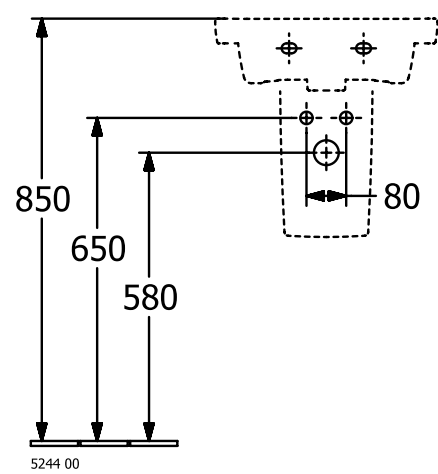

WASHBASINS SUBWAY 3.0

PRODUCT INFORMATION

1 . POSITION

Article number	43704501
Article title	Villeroy & Boch Subway 3.0 Handwashbasin, 450 x 370 x 145 mm, White Alpin, with overflow
Product designation	Handwashbasin
Collection	Subway 3.0
Assembly / Assembly type	wall-mounted
Scope of delivery	1 x handwashbasin
Ordering information	Optionally available: Outlet valve with ceramic cover.
Length in mm	370
Width in mm	450
Height in mm	145
Interior depth	100
Weight in kg	11,00
Number of tap holes punched through	1
Position of drill hole	central tap hole punched out
express delivery	No
Suitable for	1-hole mixer
Material	Sanitary ceramics
Surface	glossy
Colour name	White Alpin
With TitanGlaze	No
With overflow	Yes
EAN number	4062373816202

COLOUR

COLOUR DESIGNATION

White Alpin

TECHNICAL DRAWINGS

43704501

5243 00

5244 00