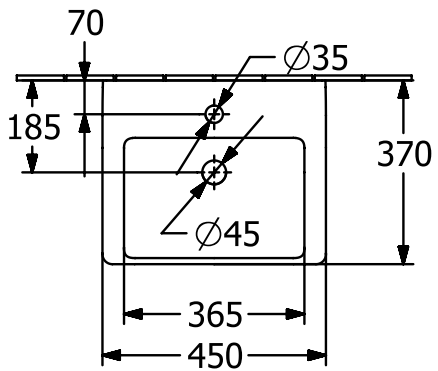

WASHBASINS SUBWAY 3.0

PRODUCT INFORMATION

1 . POSITION

Article number	43704501
Article title	Villeroy & Boch Subway 3.0 Handwashbasin, 450 x 370 x 145 mm, White Alpin, with overflow
Product designation	Handwashbasin
Collection	Subway 3.0
Assembly / Assembly type	wall-mounted
Scope of delivery	1 x handwashbasin
Ordering information	Optionally available: Outlet valve with ceramic cover.
Length in mm	370
Width in mm	450
Height in mm	145
Interior depth	100
Weight in kg	11,00
Number of tap holes punched through	1
Position of drill hole	central tap hole punched out
express delivery	No
Suitable for	1-hole mixer
Material	Sanitary ceramics
Surface	glossy
Colour name	White Alpin
With TitanGlaze	No
With overflow	Yes
EAN number	4062373816202

COLOUR

COLOUR DESIGNATION

White Alpin

TECHNICAL DRAWINGS

43704501

5243 00

5244 00