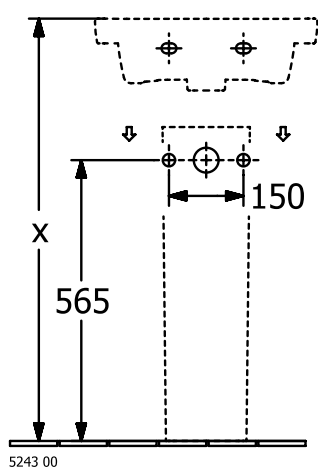

WASHBASINS SUBWAY 3.0

PRODUCT INFORMATION

1 . POSITION

Article number	43704501
Article title	Villeroy & Boch Subway 3.0 Handwashbasin, 450 x 370 x 145 mm, White Alpin, with overflow
Product designation	Handwashbasin
Collection	Subway 3.0
Assembly / Assembly type	wall-mounted
Scope of delivery	1 x handwashbasin
Ordering information	Optionally available: Outlet valve with ceramic cover.
Length in mm	370
Width in mm	450
Height in mm	145
Interior depth	100
Weight in kg	11,00
Number of tap holes punched through	1
Position of drill hole	central tap hole punched out
express delivery	No
Suitable for	1-hole mixer
Material	Sanitary ceramics
Surface	glossy
Colour name	White Alpin
With TitanGlaze	No
With overflow	Yes
EAN number	4062373816202

COLOUR

COLOUR DESIGNATION

White Alpin

TECHNICAL DRAWINGS

43704501

5243 00

5244 00