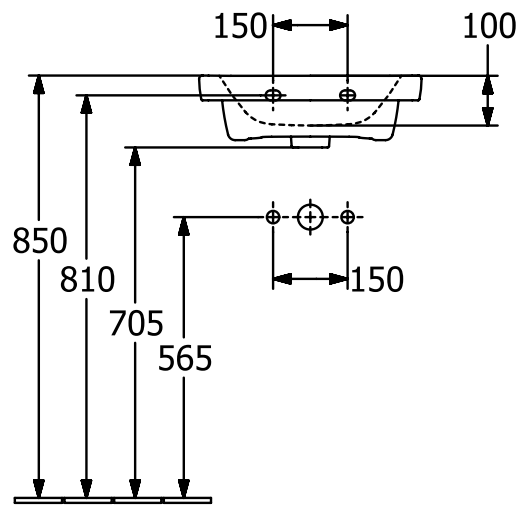

WASHBASINS SUBWAY 3.0

PRODUCT INFORMATION

1 . POSITION

Article number	43704501
Article title	Villeroy & Boch Subway 3.0 Handwashbasin, 450 x 370 x 145 mm, White Alpin, with overflow
Product designation	Handwashbasin
Collection	Subway 3.0
Assembly / Assembly type	wall-mounted
Scope of delivery	1 x handwashbasin
Ordering information	Optionally available: Outlet valve with ceramic cover.
Length in mm	370
Width in mm	450
Height in mm	145
Interior depth	100
Weight in kg	11,00
Number of tap holes punched through	1
Position of drill hole	central tap hole punched out
express delivery	No
Suitable for	1-hole mixer
Material	Sanitary ceramics
Surface	glossy
Colour name	White Alpin
With TitanGlaze	No
With overflow	Yes
EAN number	4062373816202

COLOUR

COLOUR DESIGNATION

White Alpin

TECHNICAL DRAWINGS

43704501

5243 00

5244 00