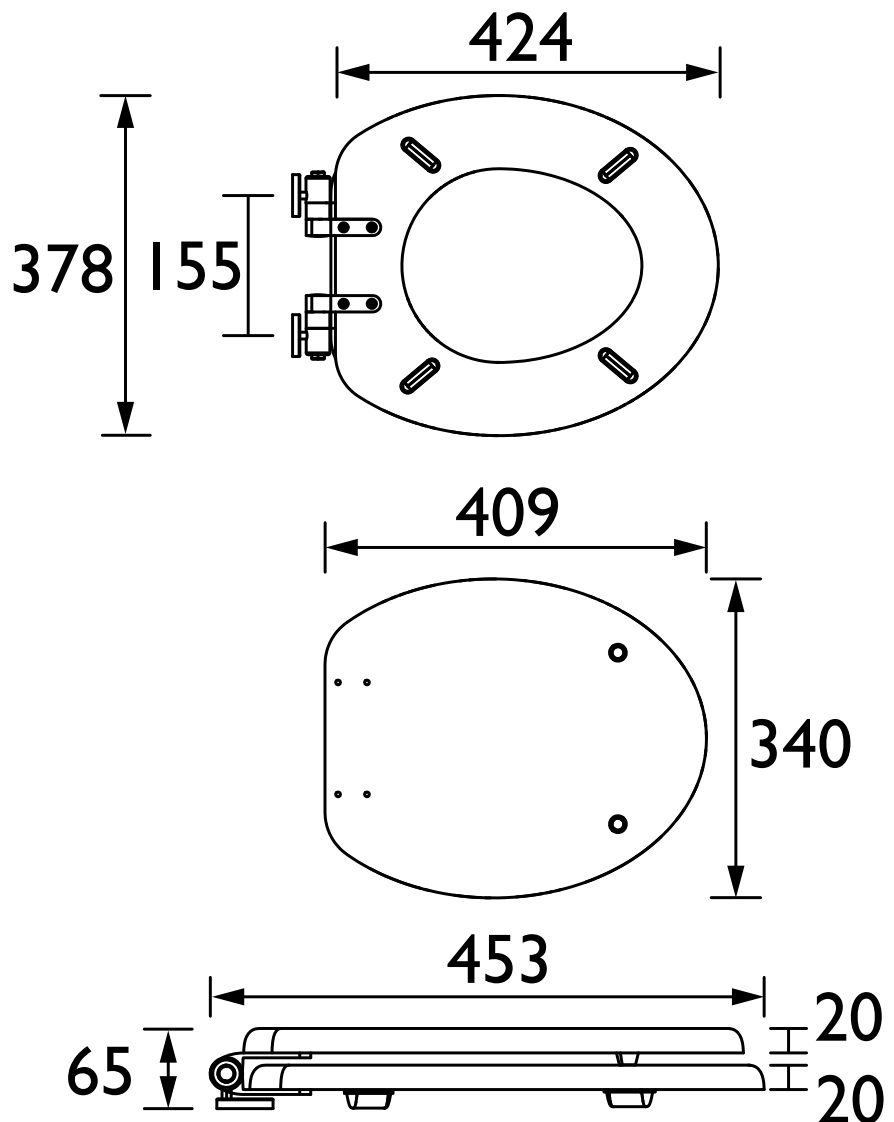

Dimensions (measurements in mm)

Technical Data Sheet

HERITAGE®
BATHROOMS

D2