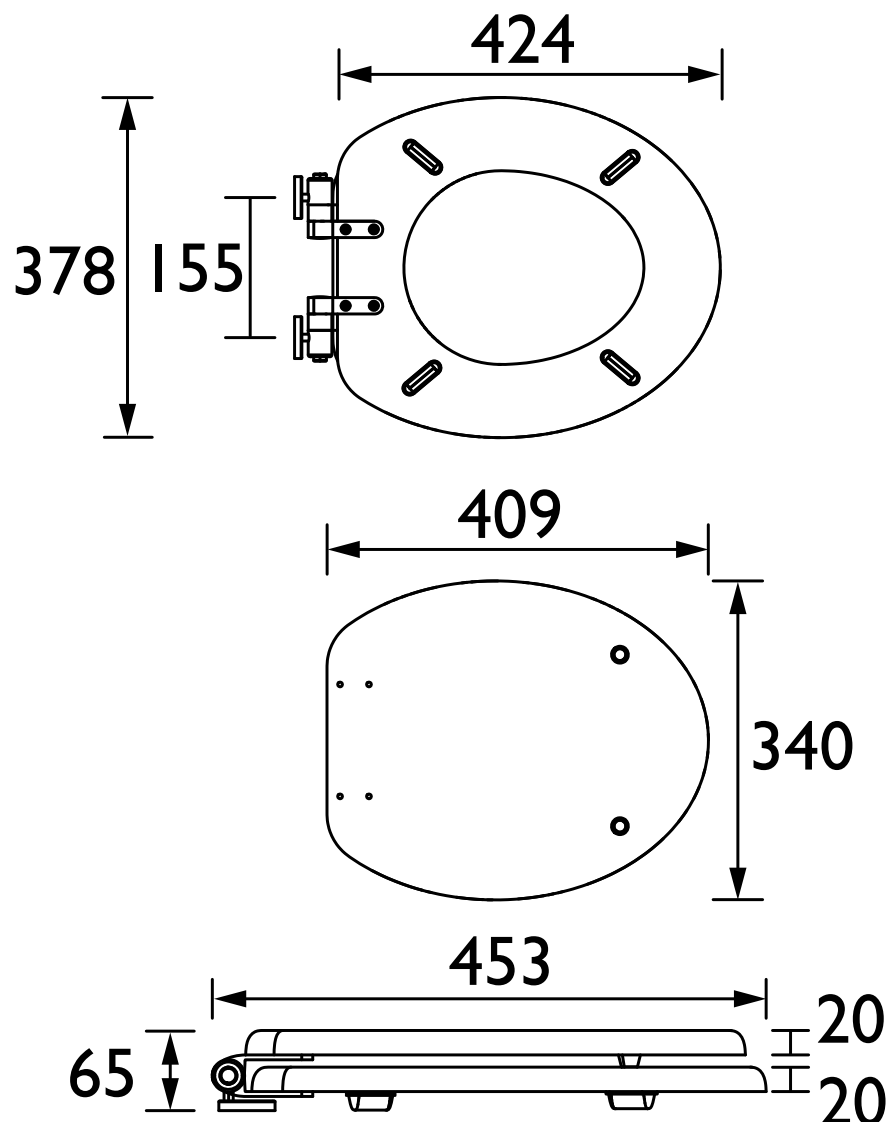

TSWGL105SC - White Gloss Toilet Seat Soft Close Matt Black Hinges

Specification

Contemporary or Traditional:	Contemporary
Main Construction Material:	MDF
Adjustable Brackets:	Yes
Weight (kg):	3
Weight inc. Packaging (kg):	3.41
What's in the Box?:	1x WC Seat, 2x Fixing Covers, 2x Locator Pins, 2x Shrouds, 2x Long Screws, 2x Oblong Washers, 2x Nuts, 1x Fitting Instructions

Dimensions (measurements in mm)

TSWGL100SC

HERITAGE Accessory Range Toilet Seat Soft Close Vintage Gold Hinges - White Gloss

Specification

Contemporary or Traditional:	Contemporary
Main Construction Material:	MDF
Adjustable Brackets:	Yes
Weight (kg):	3.08
Weight inc. Packaging (kg):	3.42
What's in the Box?:	1x WC Seat, 2x Fixing Covers, 2x Locator Pins, 2x Shrouds, 2x Long Screws, 2x Oblong Washers, 2x Nuts, 1x Fitting Instructions

D2

Specification

Contemporary or Traditional:	Contemporary
Main Construction Material:	MDF
Adjustable Brackets:	Yes
Weight (kg):	3.03
Weight inc. Packaging (kg):	3.37
What's in the Box?:	1x WC Seat, 2x Fixing Covers, 2x Locator Pins, 2x Shrouds, 2x Long Screws, 2x Oblong Washers, 2x Nuts, 1x Fitting Instructions