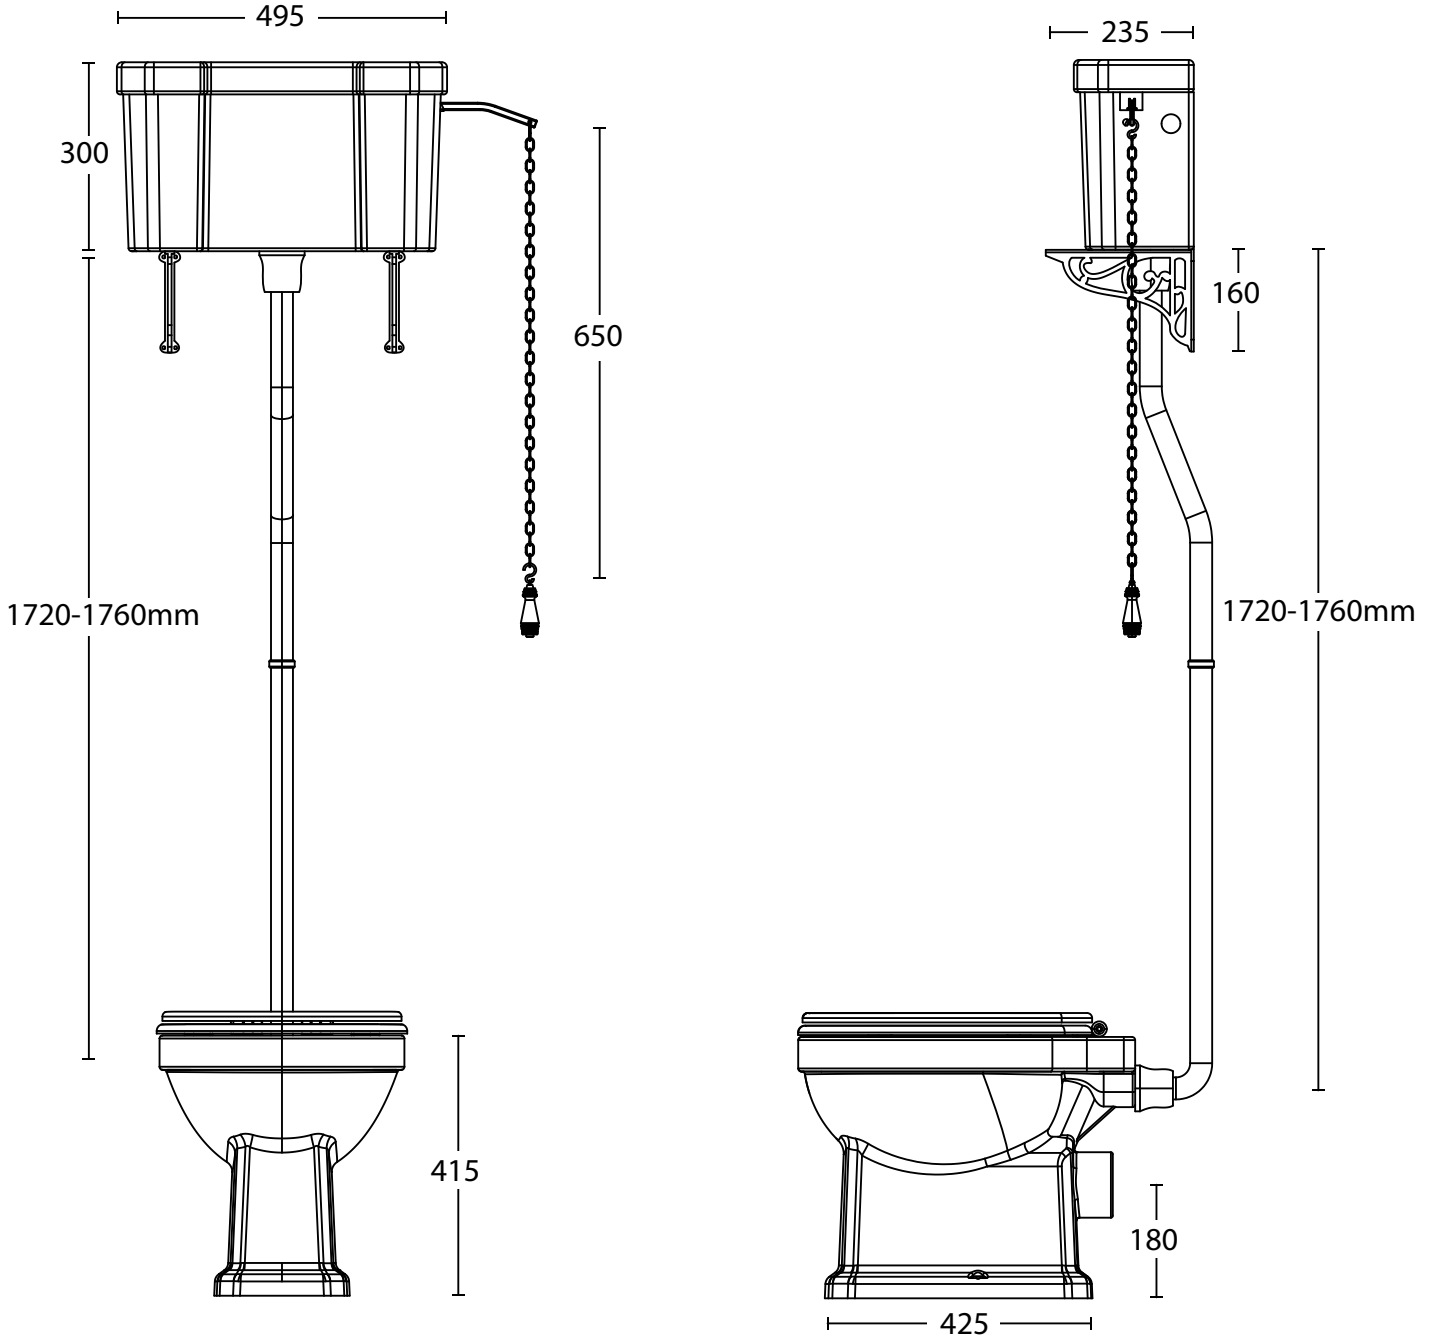

Lichfield	High Level WC Pan
-----------	-------------------

DRAWING NOT TO SCALE - DO NOT MEASURE FROM THIS TECH SPEC

We recommend that all products are purchased with the assistance of a specialist bathroom retailer and always installed by an experienced installer who is a member of a recognised association. All sizes quoted are nominal : items may vary by +/- 2% against the figures quoted. When planning installations where dimensions are critical, it is essential that the space allowed for the individual items is physically checked. IBC Products LTD cannot be held liable for any costs associated with items not fitting in any given area. The contents of this statement are based on information correct at the time of publication. We reserve the right to make alterations in product characteristic, fixing, packagene, operation etc. at any time without notice.