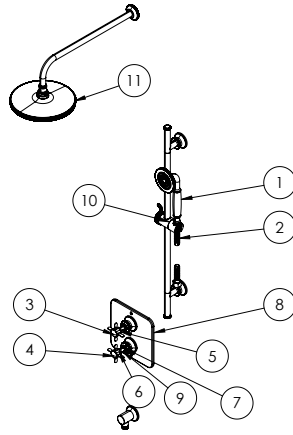

SPARES LIST

Only the parts labelled are available as spares.

NUMBER	PART CODE	DESCRIPTION
1	SP1854BNKL	Guild handset in Brushed Nickel
	SP1854GOLD	Guild handset in Gold
	SP1854CHR	Guild handset in Chrome
2	SP1855BNKL	Guild shower hose in Brushed Nickel
	SP1855GOLD	Guild shower hose in Gold
	SP1855CHR	Guild shower hose in Chrome
3	SP1857	Guild B logo ceramic indice with O ring for shower products
4	SP1858	Guild Hot Cold ceramic indice with O ring for shower products
5	SP1859BNKL	Guild Diverter handle assembly for shower products in Brushed Nickel
	SP1859GOLD	Guild Diverter handle assembly for shower products in Gold
	SP1859CHR	Guild Diverter handle assembly for shower products in Chrome
6	SP1860BNKL	Guild Thermo handle assembly for shower products in Brushed Nickel
	SP1860GOLD	Guild Thermo handle assembly for shower products in Gold
	SP1860CHR	Guild Thermo handle assembly for shower products in Chrome
7	SP1861BNKL	Guild Handle cartridge cap assembly for shower products in Brushed Nickel
	SP1861GOLD	Guild Handle cartridge cap assembly for shower products in Gold
	SP1861CHR	Guild Handle cartridge cap assembly for shower products in Chrome
8	SP1862BNKL	Guild Square back plate only in Brushed Nickel
	SP1862GOLD	Guild Square back plate only in Gold
	SP1862CHR	Guild Square back plate only in Chrome
9	SP1863BNKL	Guild Metal block for shower valve in Brushed Nickel
	SP1863GOLD	Guild Metal block for shower valve in Gold
	SP1863CHR	Guild Metal block for shower valve in Chrome
10	SP1867BNKL	Guild Handset holder for shower bar in Brushed Nickel
	SP1867GOLD	Guild Handset holder for shower bar in Gold
	SP1867CHR	Guild Handset holder for shower bar in Chrome
11	SP1869BNKL	Guild shower head in Brushed Nickel
	SP1869GOLD	Guild shower head in Gold
	SP1869CHR	Guild shower head in Chrome