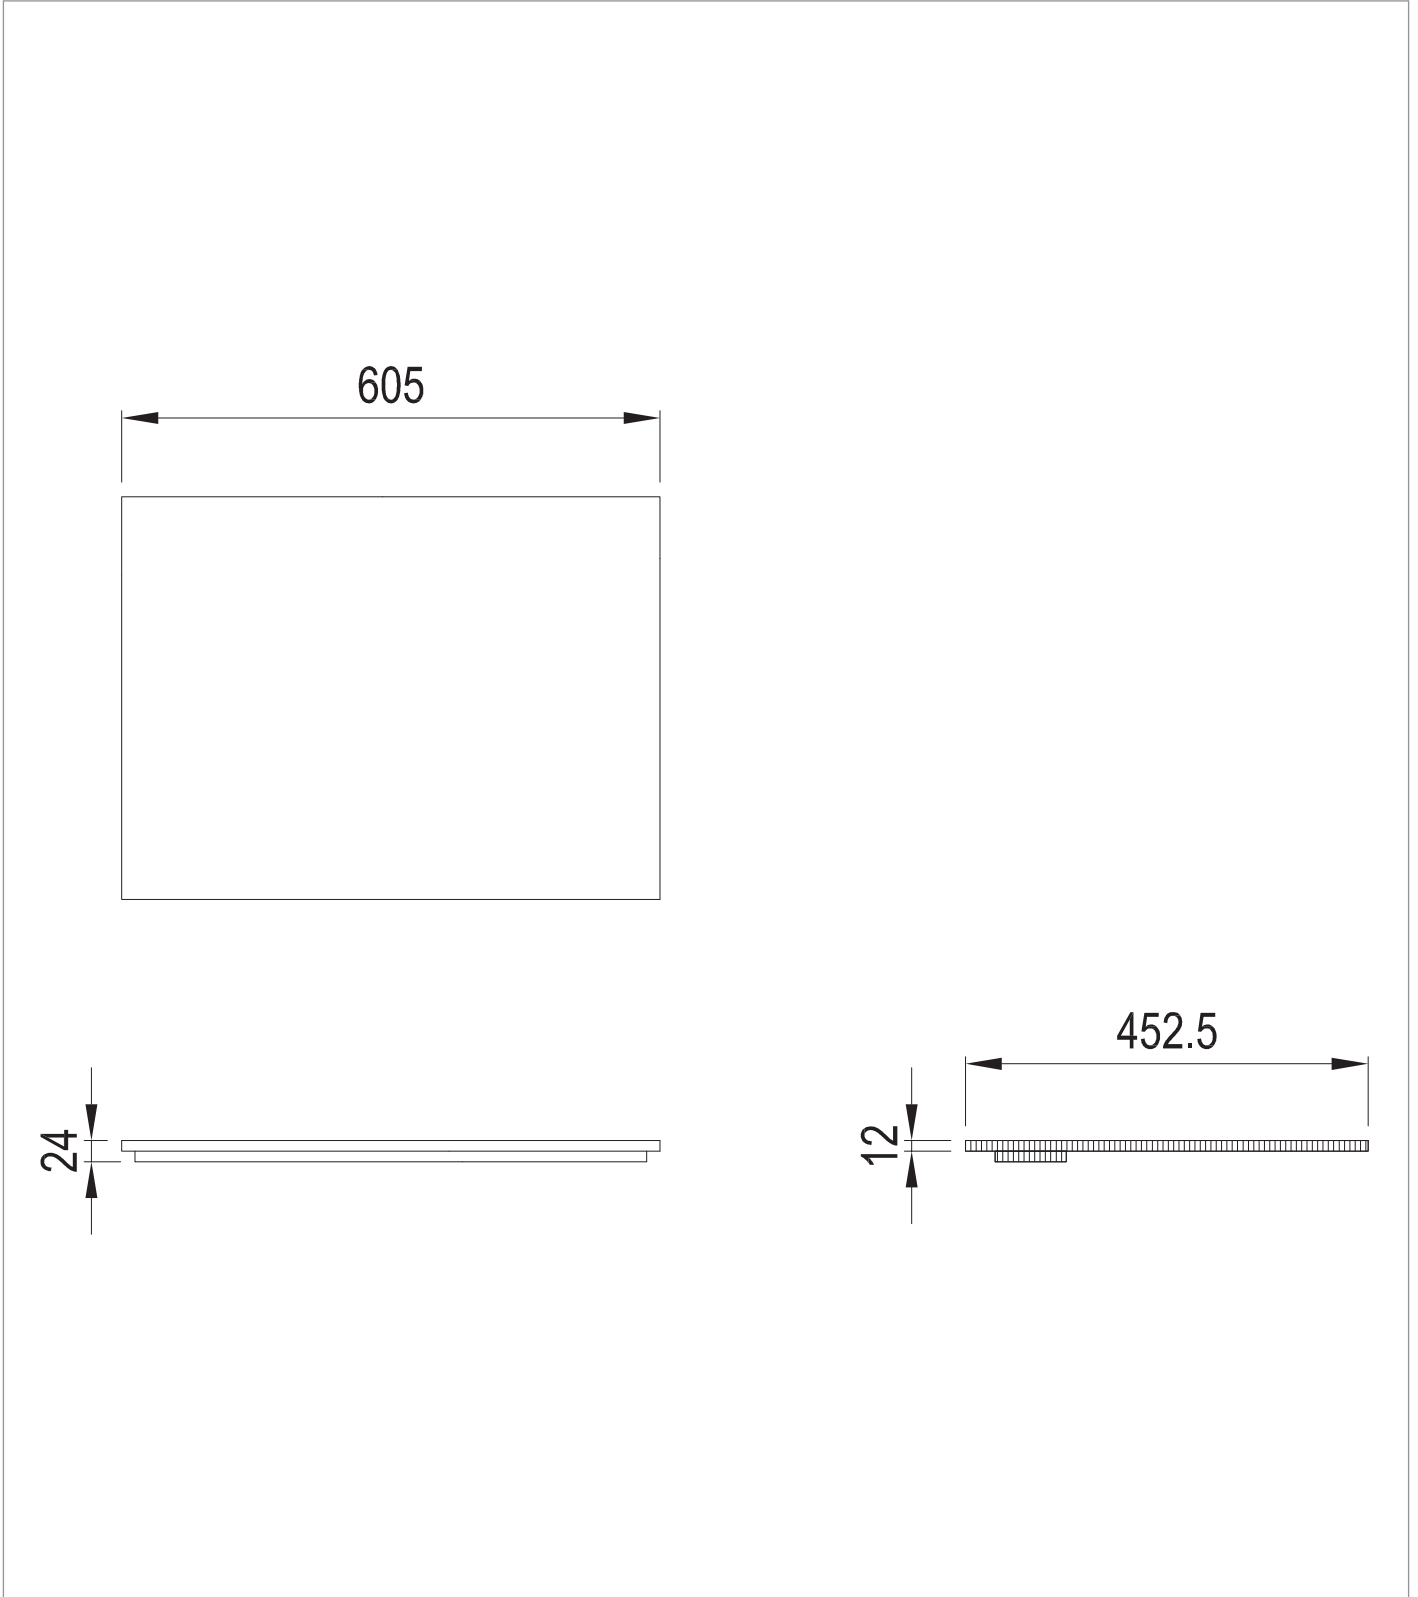

TECHNICAL DIMENSIONS

Dimensions in mm unless otherwise specified.

Tolerances (per material type) apply.