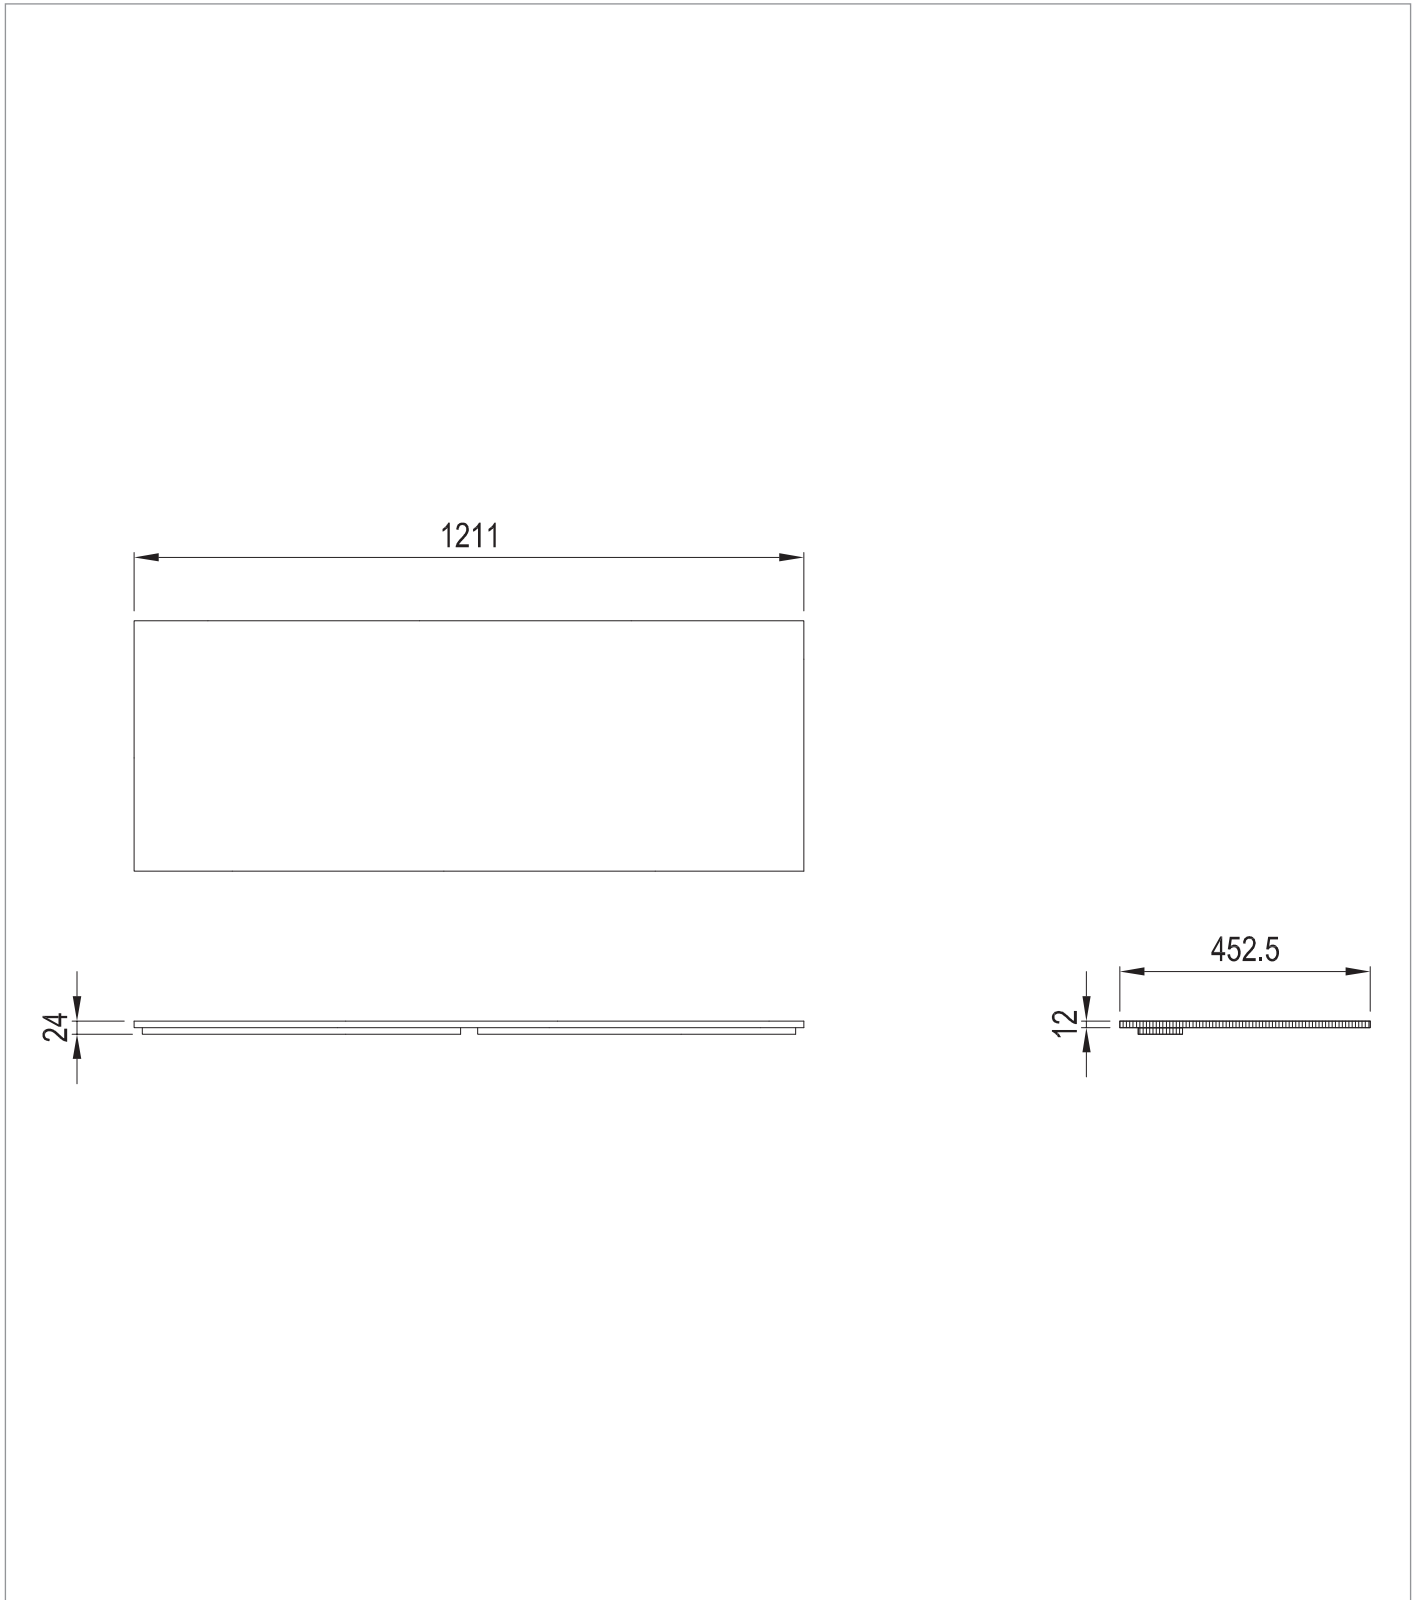

TECHNICAL DIMENSIONS

Dimensions in mm unless otherwise specified.

Tolerances (per material type) apply.