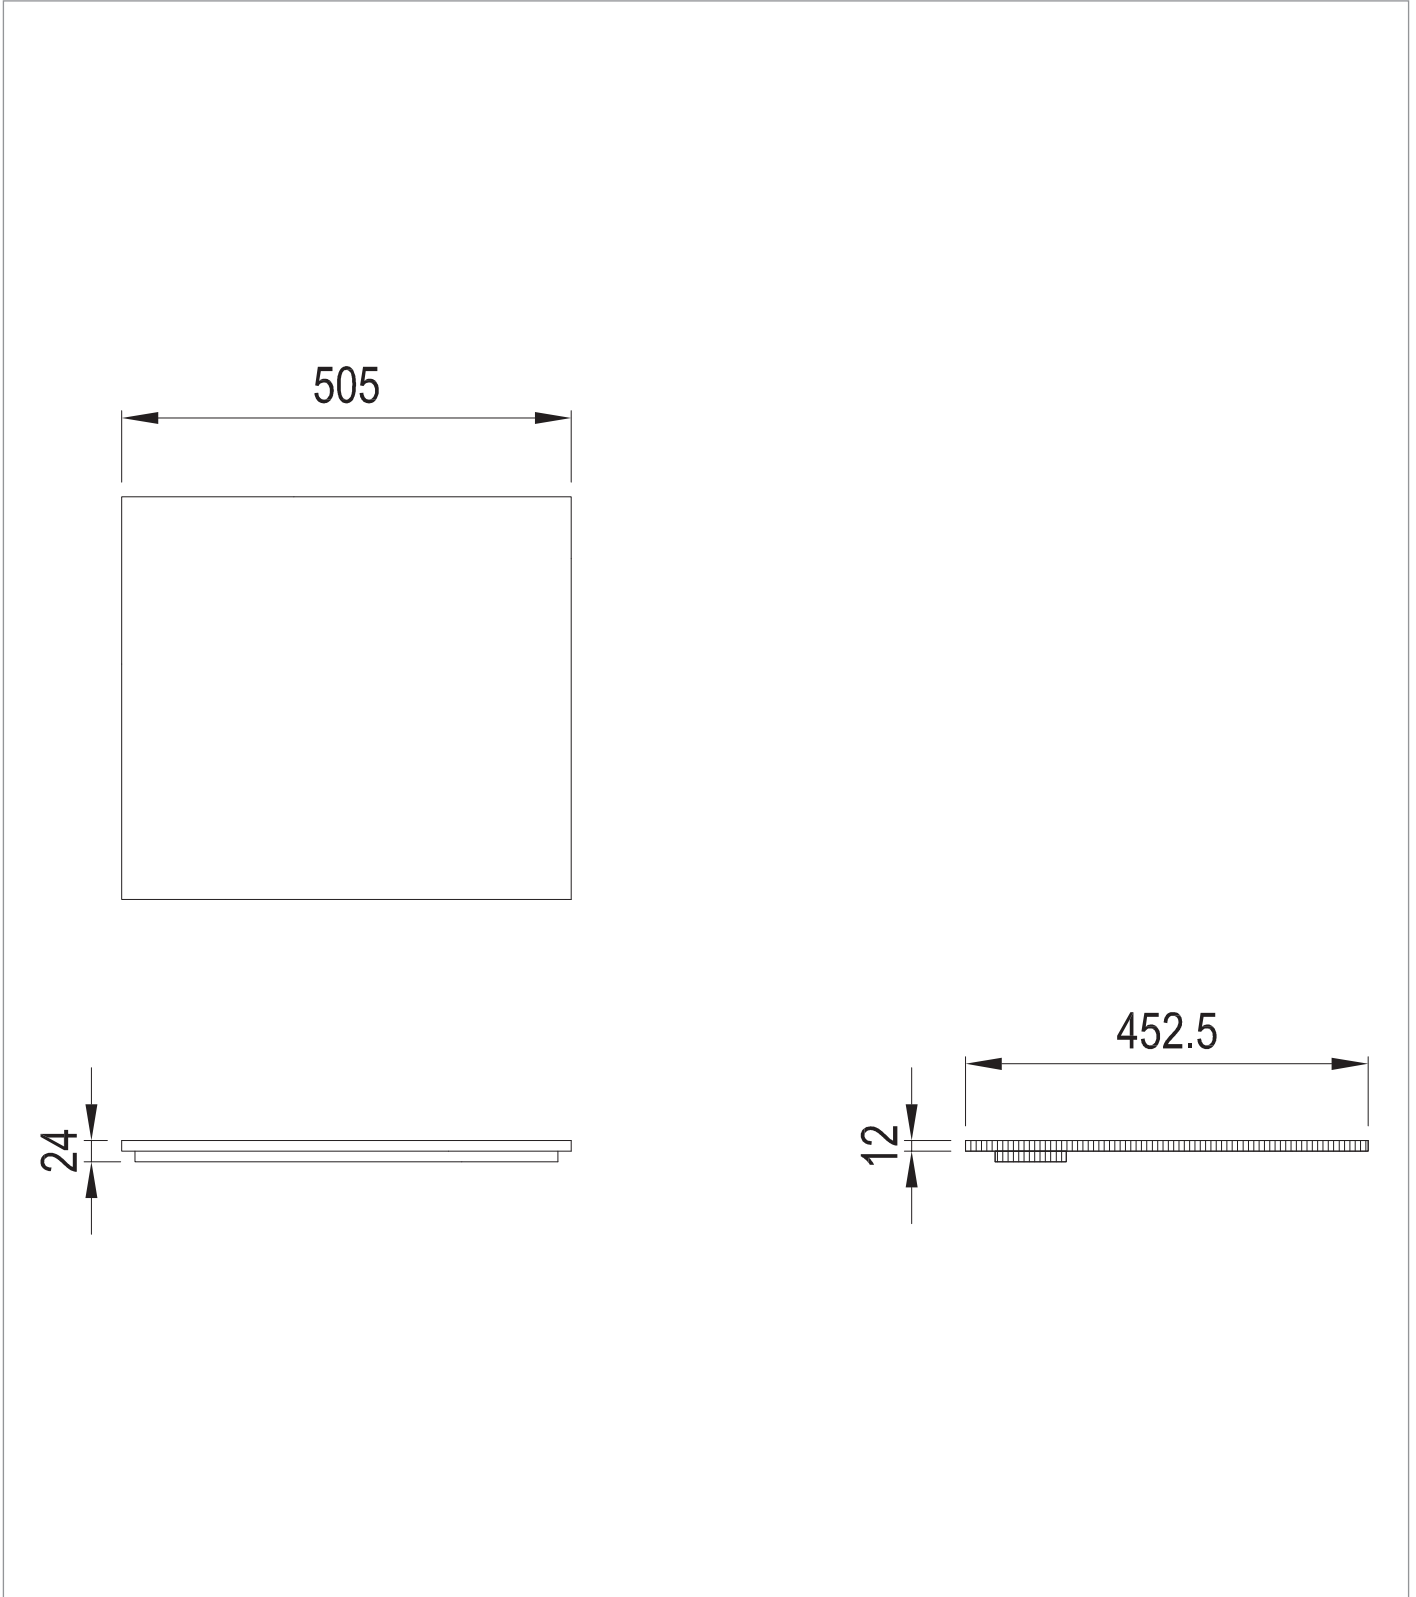

TECHNICAL DIMENSIONS

Dimensions in mm unless otherwise specified.

Tolerances (per material type) apply.