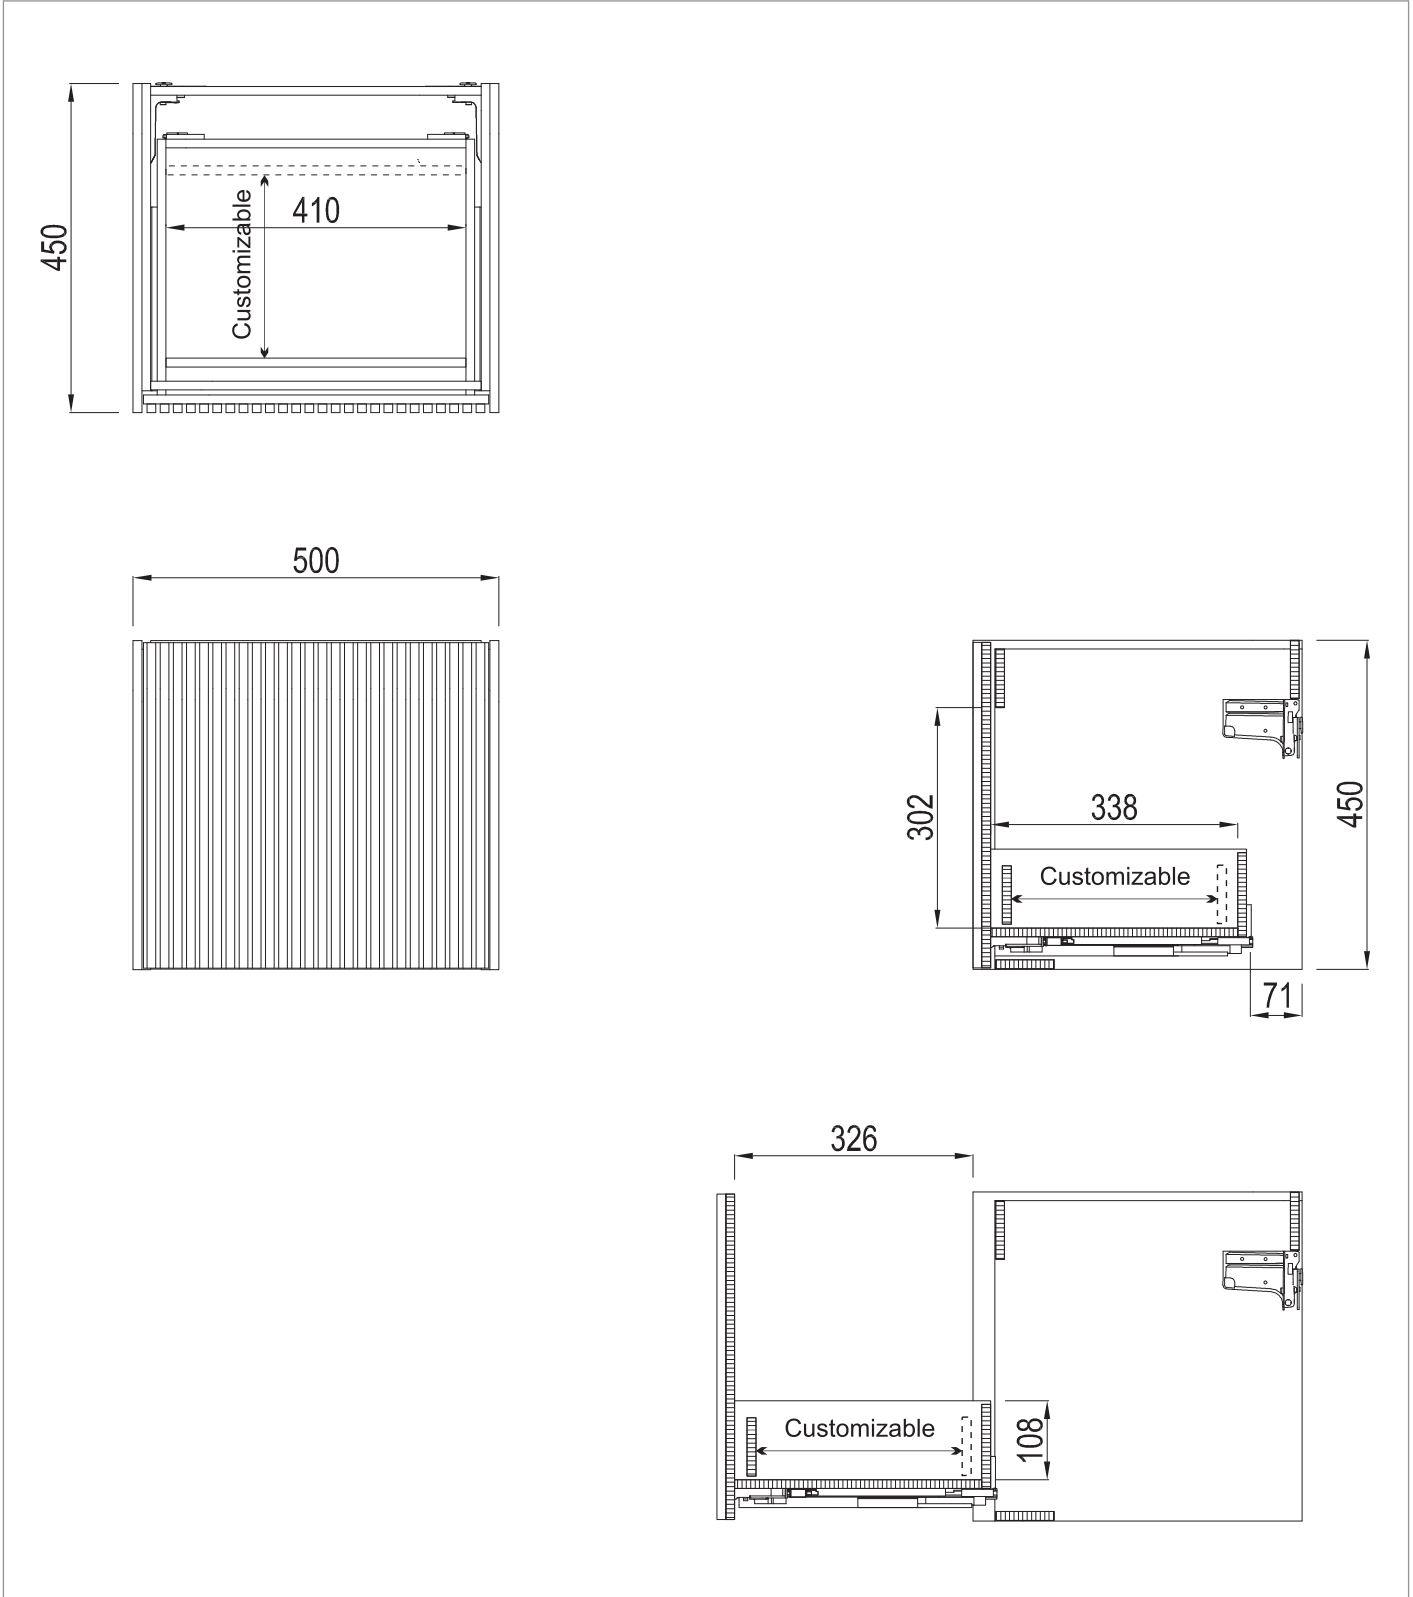

PRODUCT DATA SHEET

PRODUCT CODE

LM5000DMOAN+

RANGE

Limit

DESCRIPTION

Limit Single Drawer Unit 500 Modern Oak/Anthracite

WEBSITE LINK [Click Here](#)

CATEGORY	Furniture
WARRANTY DETAILS	10 Years
COLOUR	Modern Oak
PRIMARY MATERIAL	MFC
INSTALL TYPE	Wall Mounted
PRODUCT WIDTH MM	500
PRODUCT HEIGHT MM	450
PRODUCT DEPTH MM	450
PRODUCT NET WEIGHT KG	11

DRAWER BOX	MFC
DRAWER RUNNERS	HETTICH QUADRO 4D V6/300
DRAWER EXTENSION	Full extension
DRAWER ADJUSTMENT	4
WALL HANGERS	Yes
ADJUSTABLE FEET	No
DRAWER CAPACITY	30kg
DRAWER OPERATION	Soft close/push to open

TECHNICAL DIMENSIONS

Dimensions in mm unless otherwise specified.

Tolerances (per material type) apply.

SPARES LIST

Only the parts labelled are available as spares.

NUMBER	PART CODE	DESCRIPTION
1	DF_LM5000DMOAN+	Limit Drawer Front For LM5000DMOAN+
	DF_LM5000DSTAN+	Limit Drawer Front For LM5000DSTAN+
	DF_LM5000DRWAN+	Limit Drawer Front For LM5000DRWAN+
	DF_LM5000DWSAN+	Limit Drawer Front For LM5000DWSAN+
2	RUNNERSLIMIT_1+	Set of Drawer Runners x2 Limit Main Drawer
3	WBRACKETSLIMIT+	Wall Brackets x2 Limit
4	RUNNERSLIMIT_2+	Set of Draw Runners x2 Limit for Internal Drawer (Sold Seperately)

CATEGORY	Furniture
WARRANTY DETAILS	10 Years
COLOUR	Modern Oak
PRIMARY MATERIAL	MFC
INSTALL TYPE	Wall Mounted
PRODUCT WIDTH MM	600
PRODUCT HEIGHT MM	450
PRODUCT DEPTH MM	450
PRODUCT NET WEIGHT KG	14

DRAWER BOX	MFC
DRAWER RUNNERS	HETTICH QUADRO 4D V6/300
DRAWER EXTENSION	Full extension
DRAWER ADJUSTMENT	4
WALL HANGERS	Yes
ADJUSTABLE FEET	No
DRAWER CAPACITY	30kg
DRAWER OPERATION	Soft close/push to open