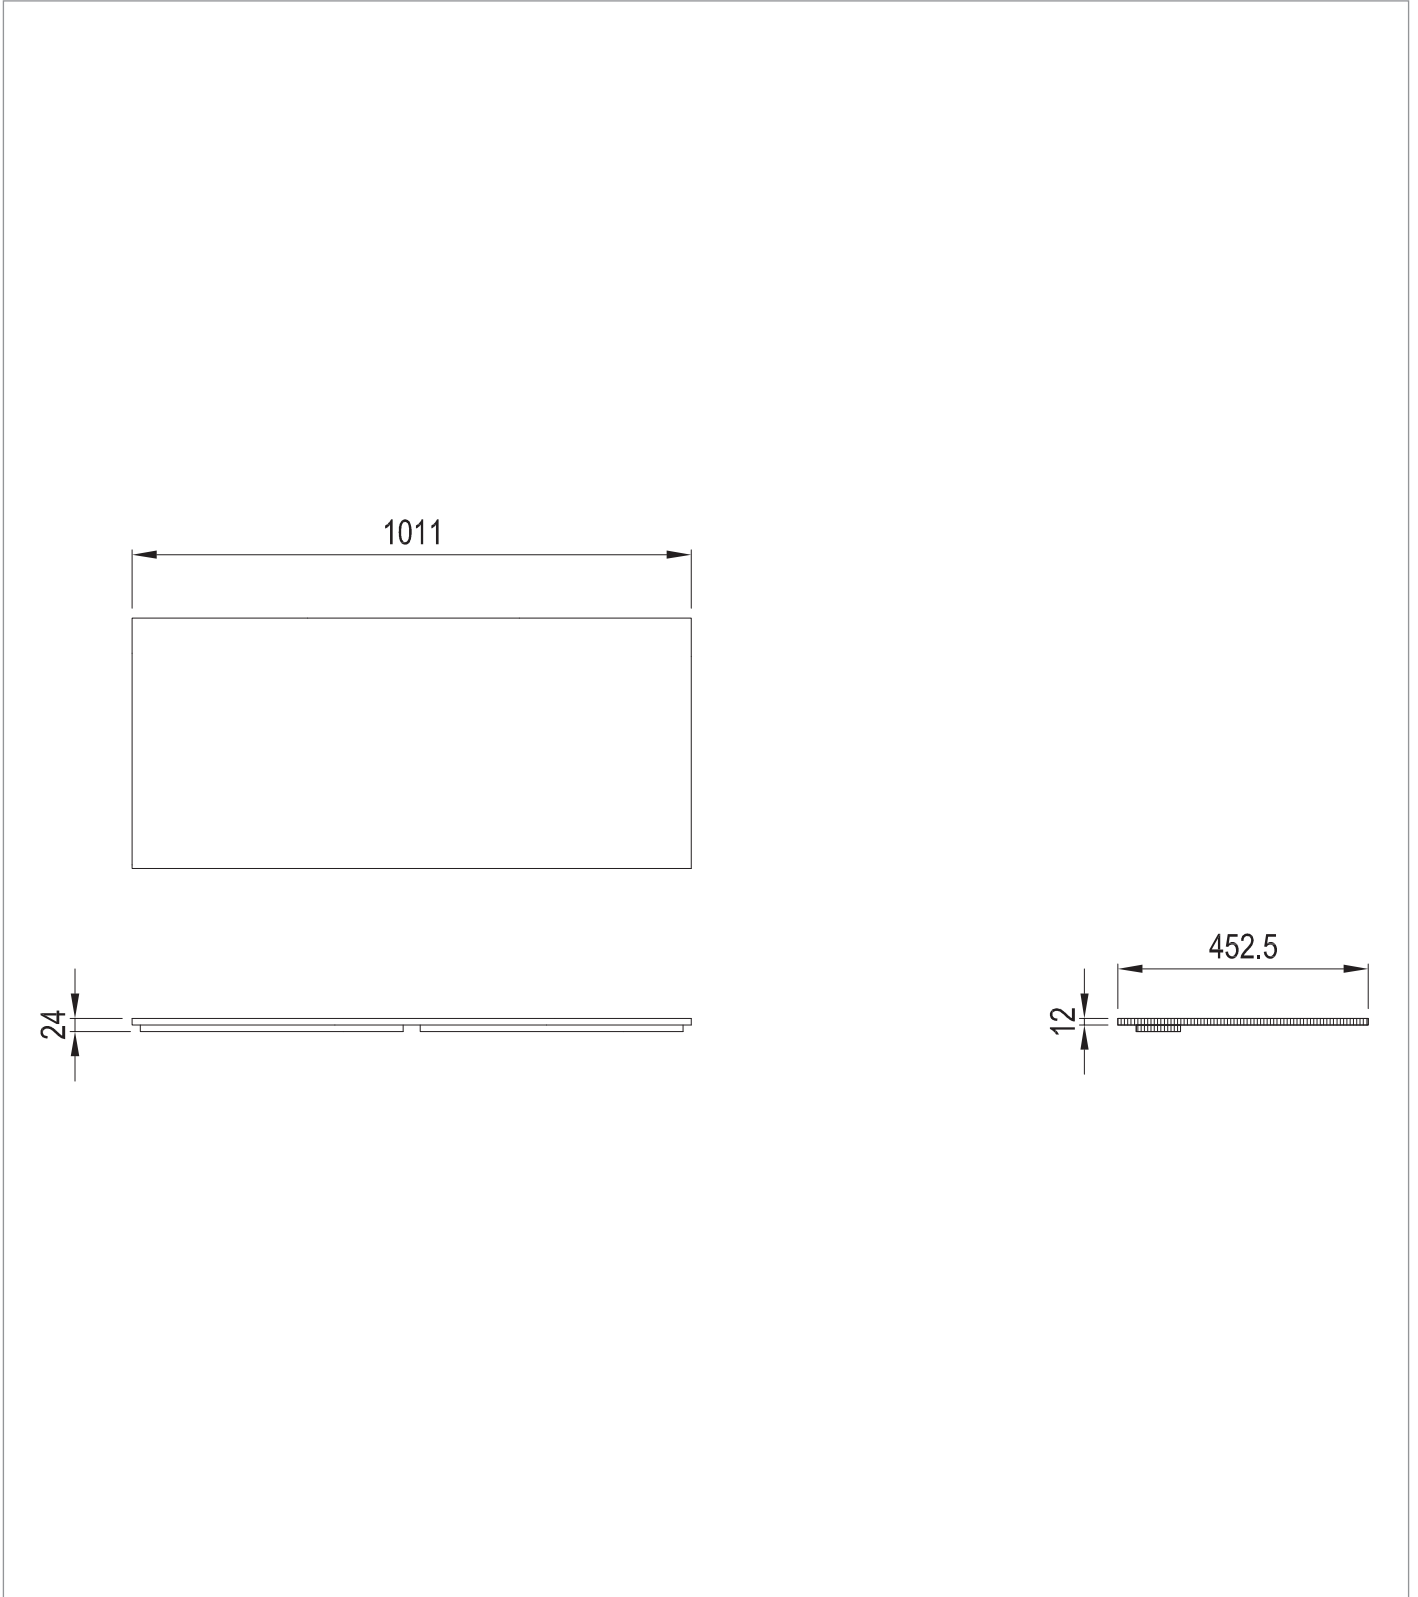

TECHNICAL DIMENSIONS

Dimensions in mm unless otherwise specified.

Tolerances (per material type) apply.