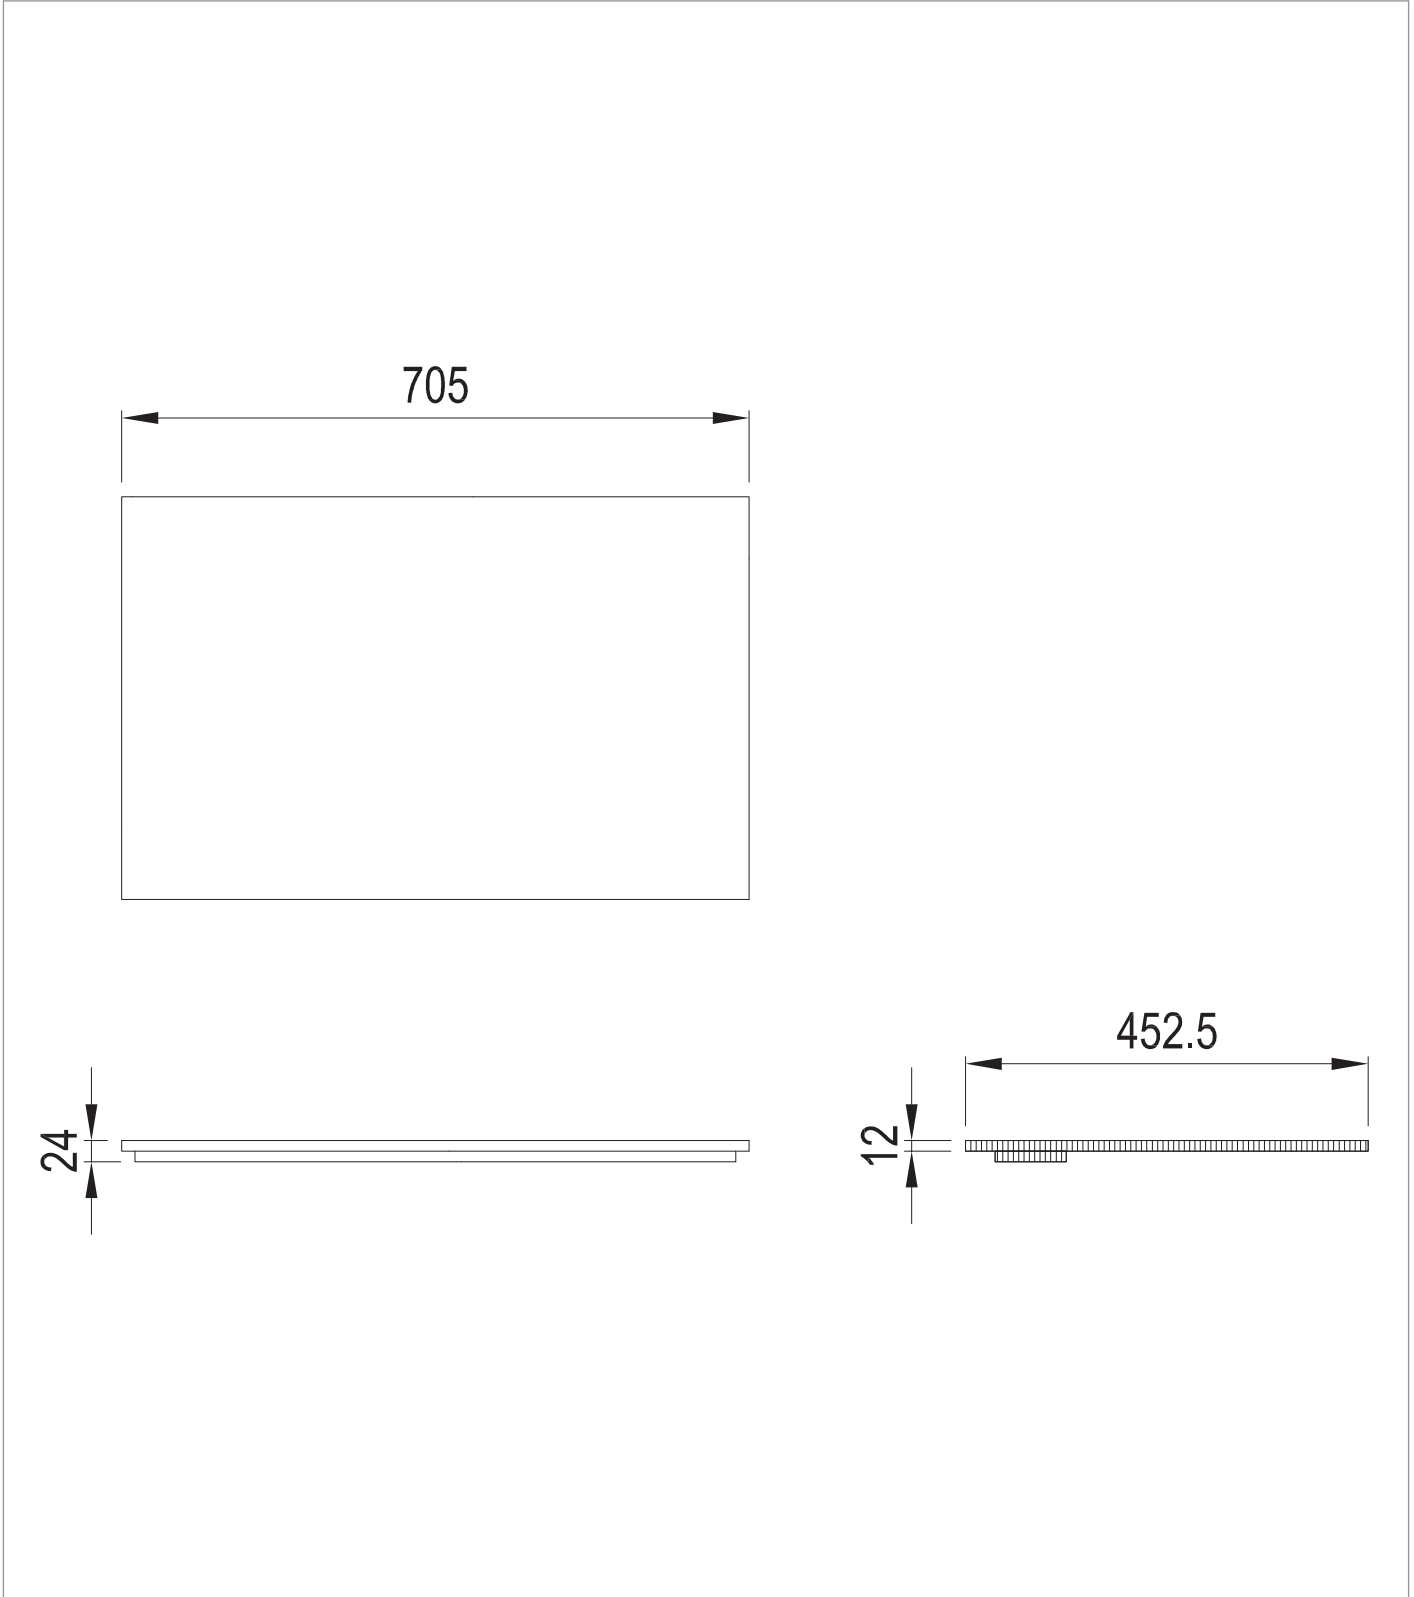

TECHNICAL DIMENSIONS

Dimensions in mm unless otherwise specified.

Tolerances (per material type) apply.