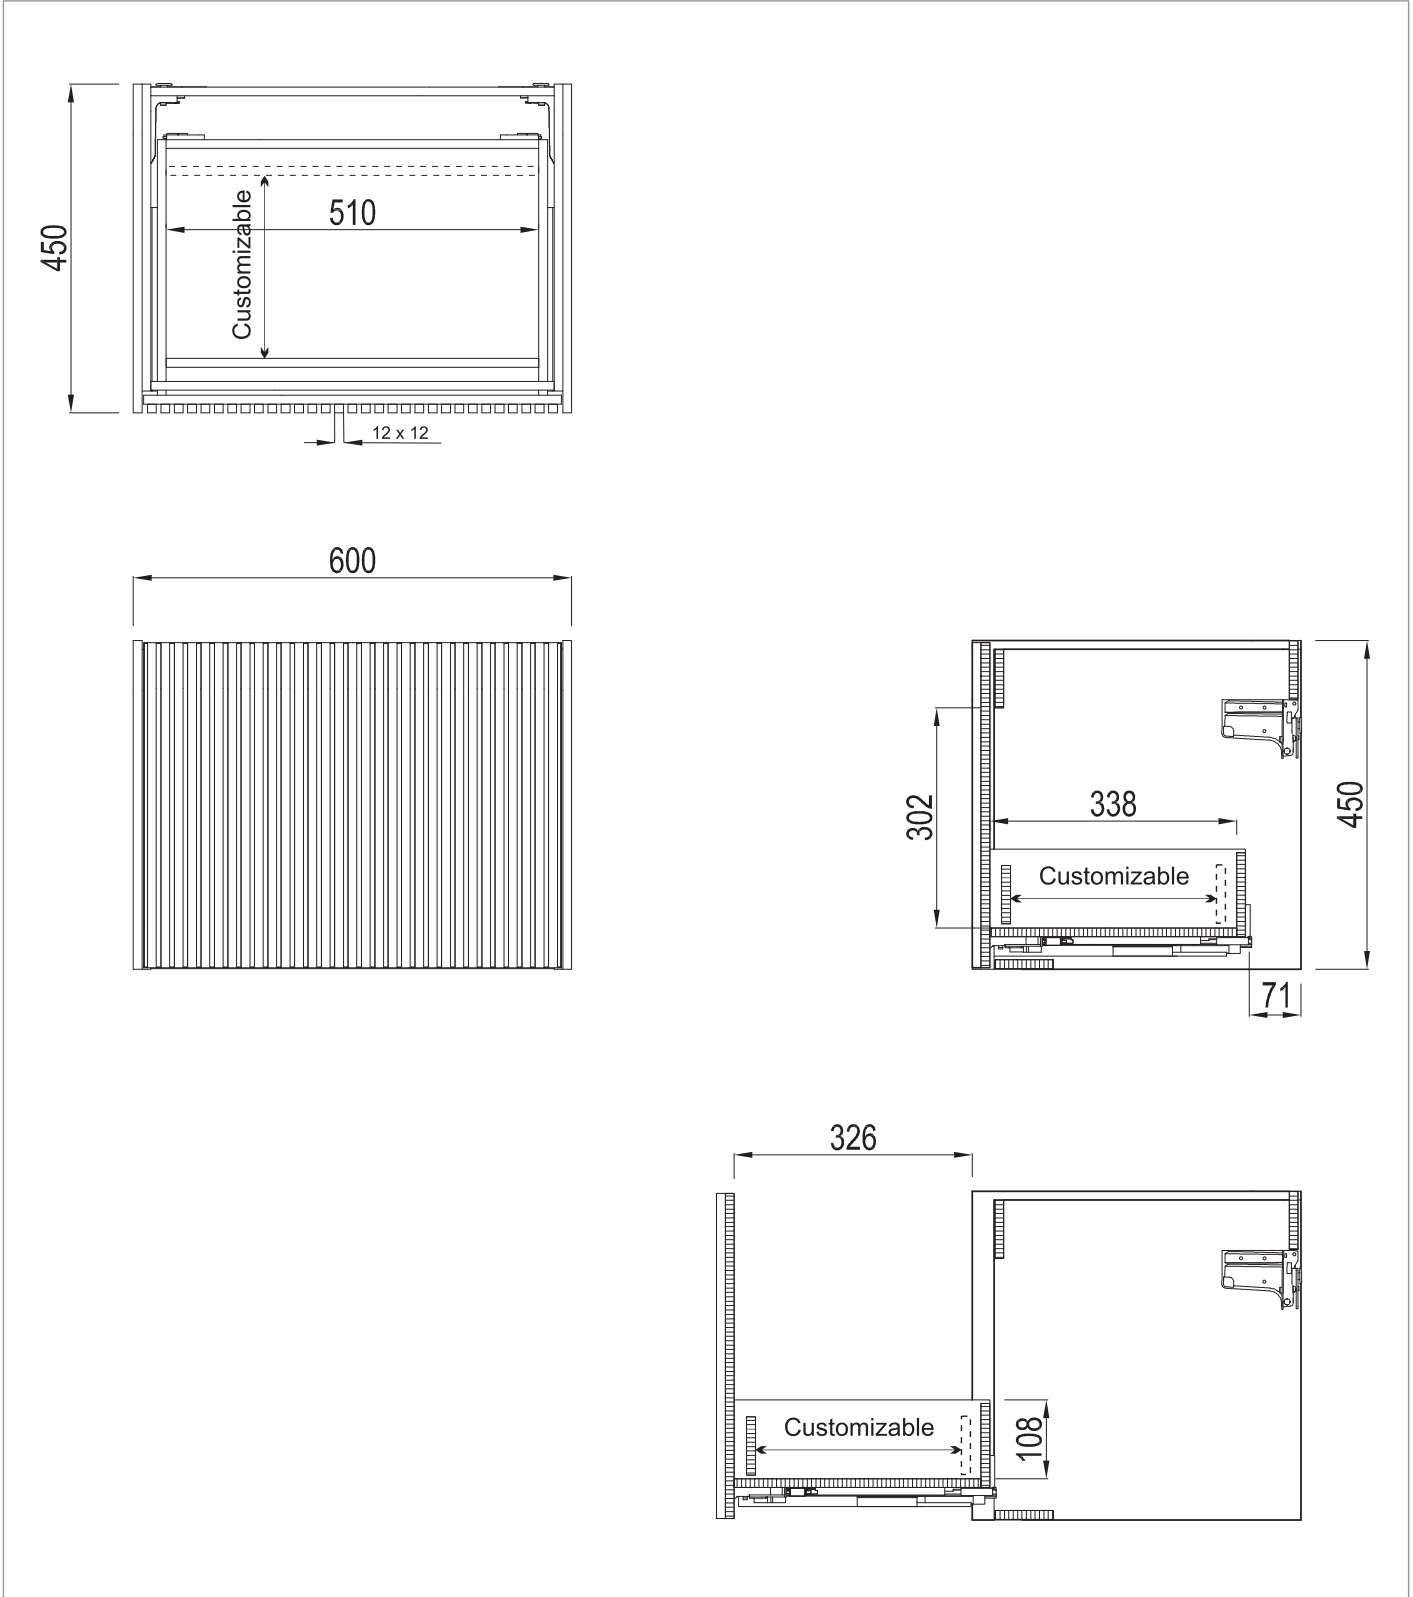

TECHNICAL DIMENSIONS

Dimensions in mm unless otherwise specified.

Tolerances (per material type) apply.