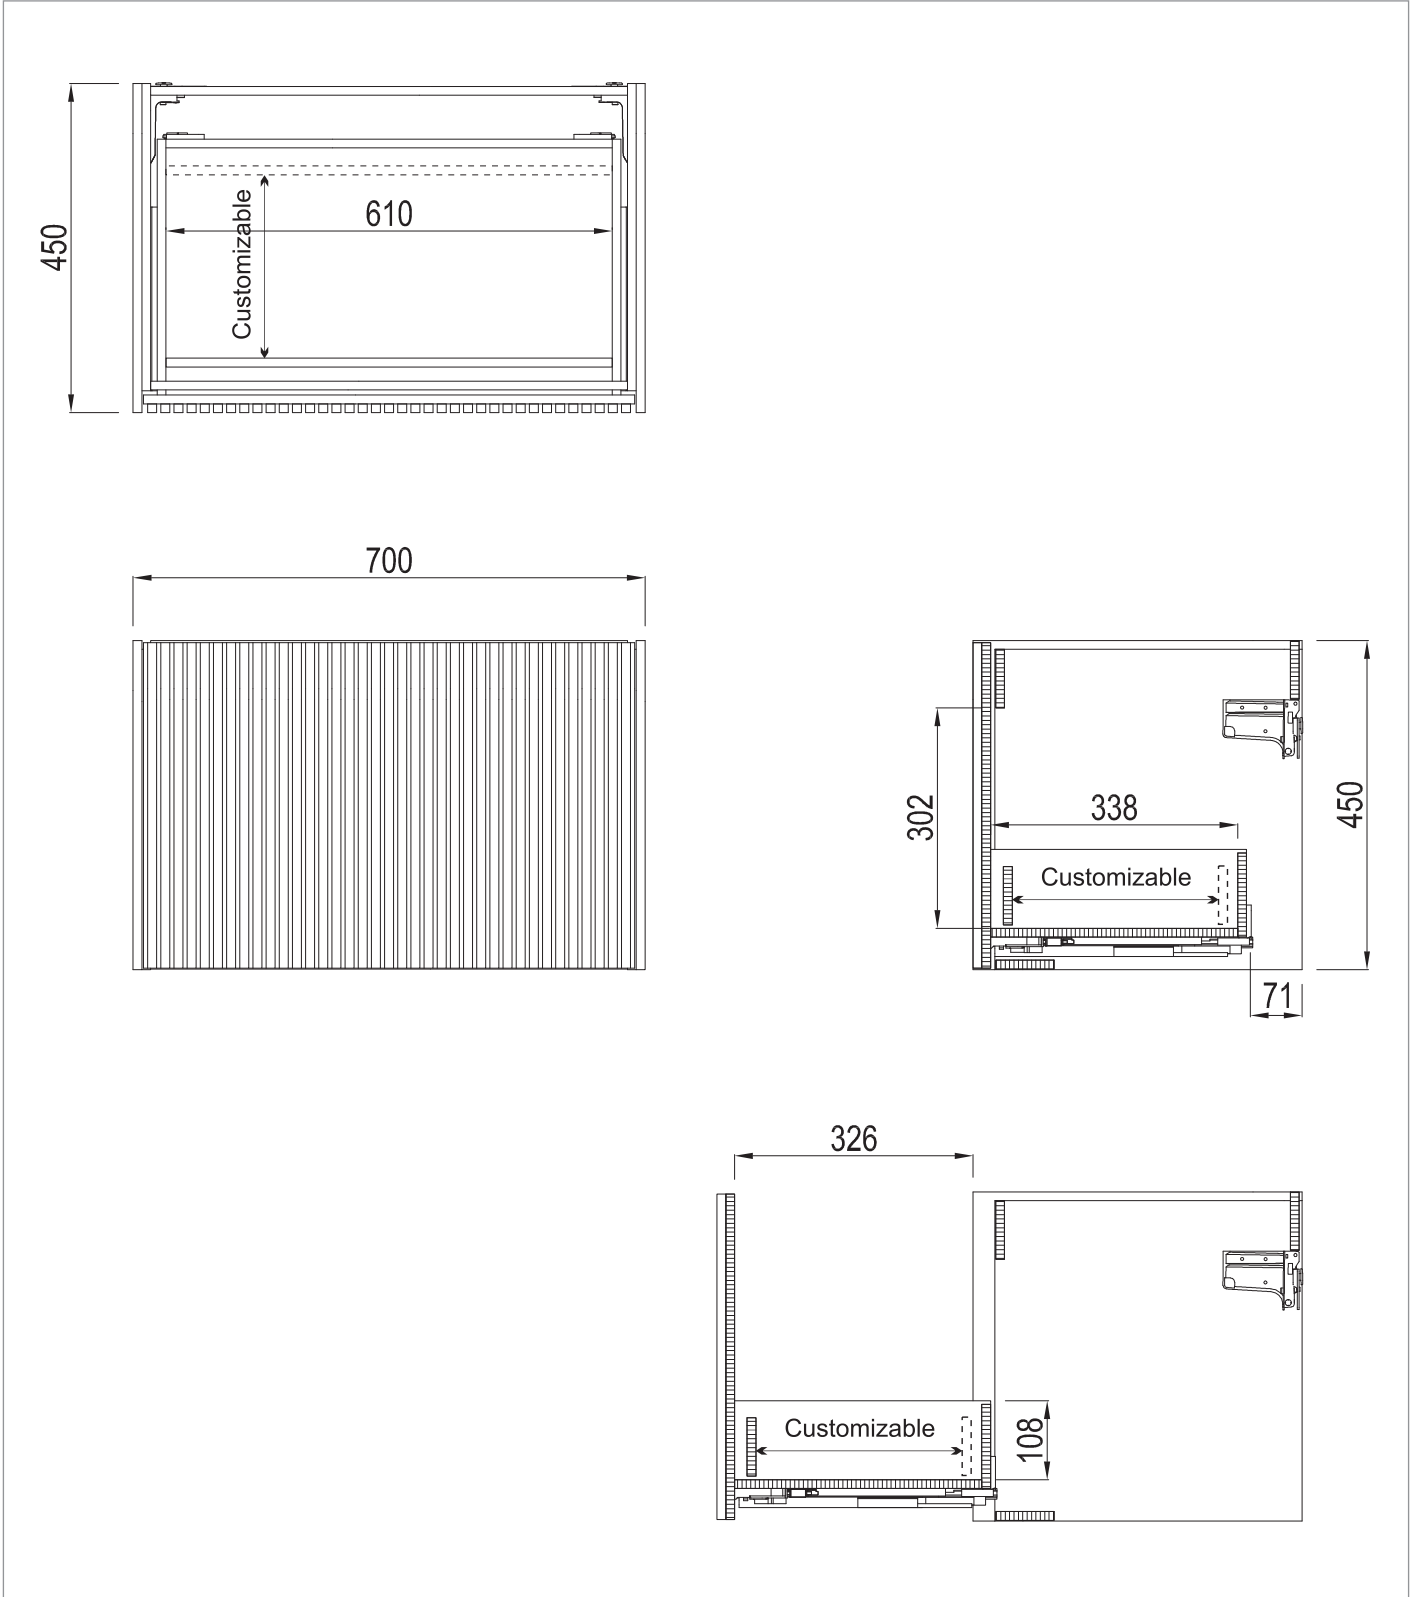

TECHNICAL DIMENSIONS

Dimensions in mm unless otherwise specified.

Tolerances (per material type) apply.