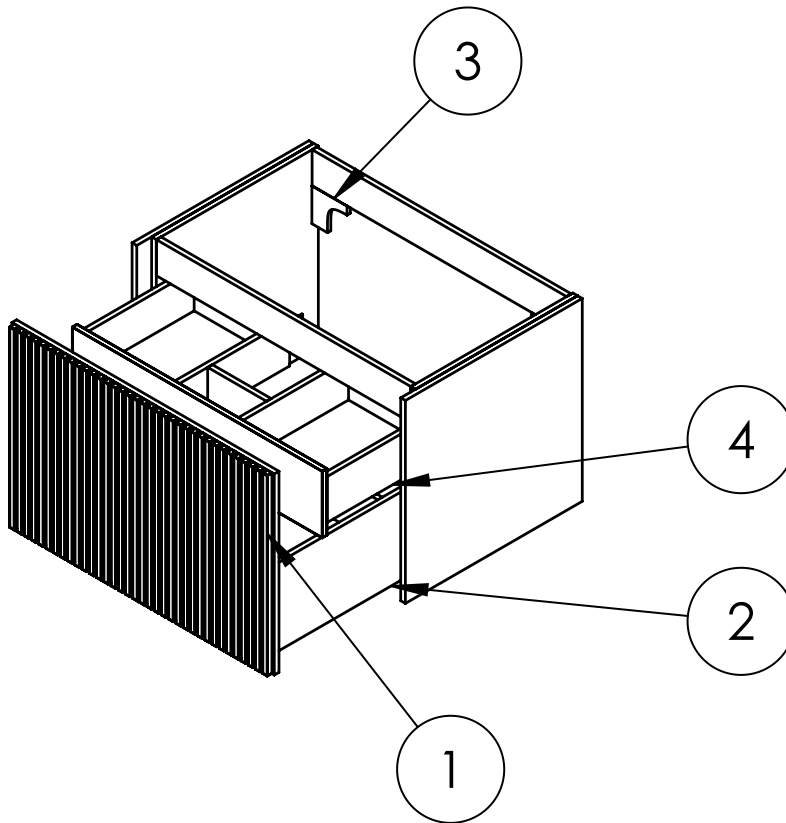

TECHNICAL DIMENSIONS

Dimensions in mm unless otherwise specified.

Tolerances (per material type) apply.

SPARES LIST

Only the parts labelled are available as spares.

NUMBER	PART CODE	DESCRIPTION
1	DF_LM7000DMOAN+	Limit Drawer Front For LM7000DMOAN+
	DF_LM7000DSTAN+	Limit Drawer Front For LM7000DSTAN+
	DF_LM7000DRWAN+	Limit Drawer Front For LM7000DRWAN+
	DF_LM7000DWSAN+	Limit Drawer Front For LM7000DWSAN+
2	RUNNERSLIMIT_1+	Set of Drawer Runners x2 Limit Main Drawer
3	WBACKETSLIMIT+	Wall Brackets x2 Limit
4	RUNNERSLIMIT_2+	Set of Draw Runners x2 Limit for Internal Drawer (Sold Separately)