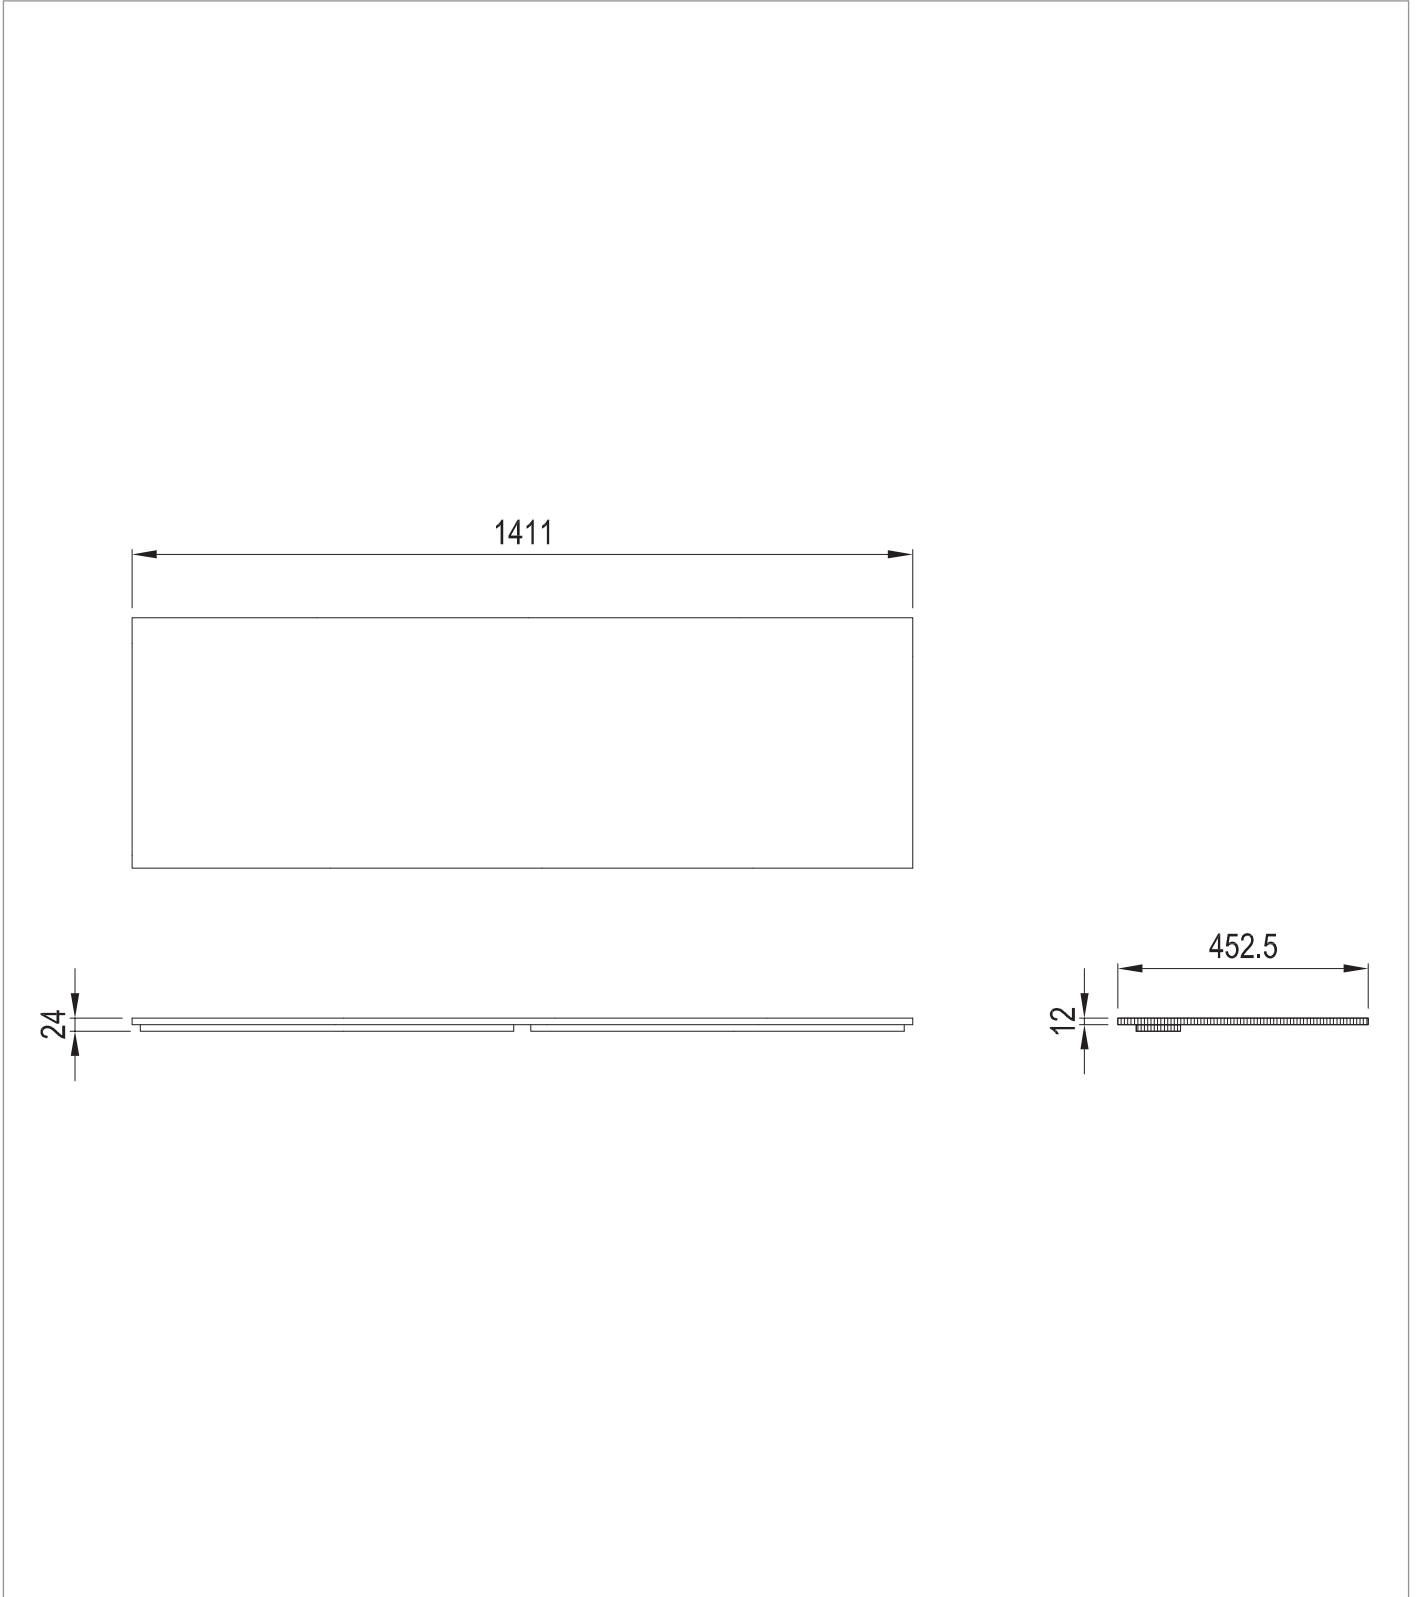

TECHNICAL DIMENSIONS

Dimensions in mm unless otherwise specified.

Tolerances (per material type) apply.