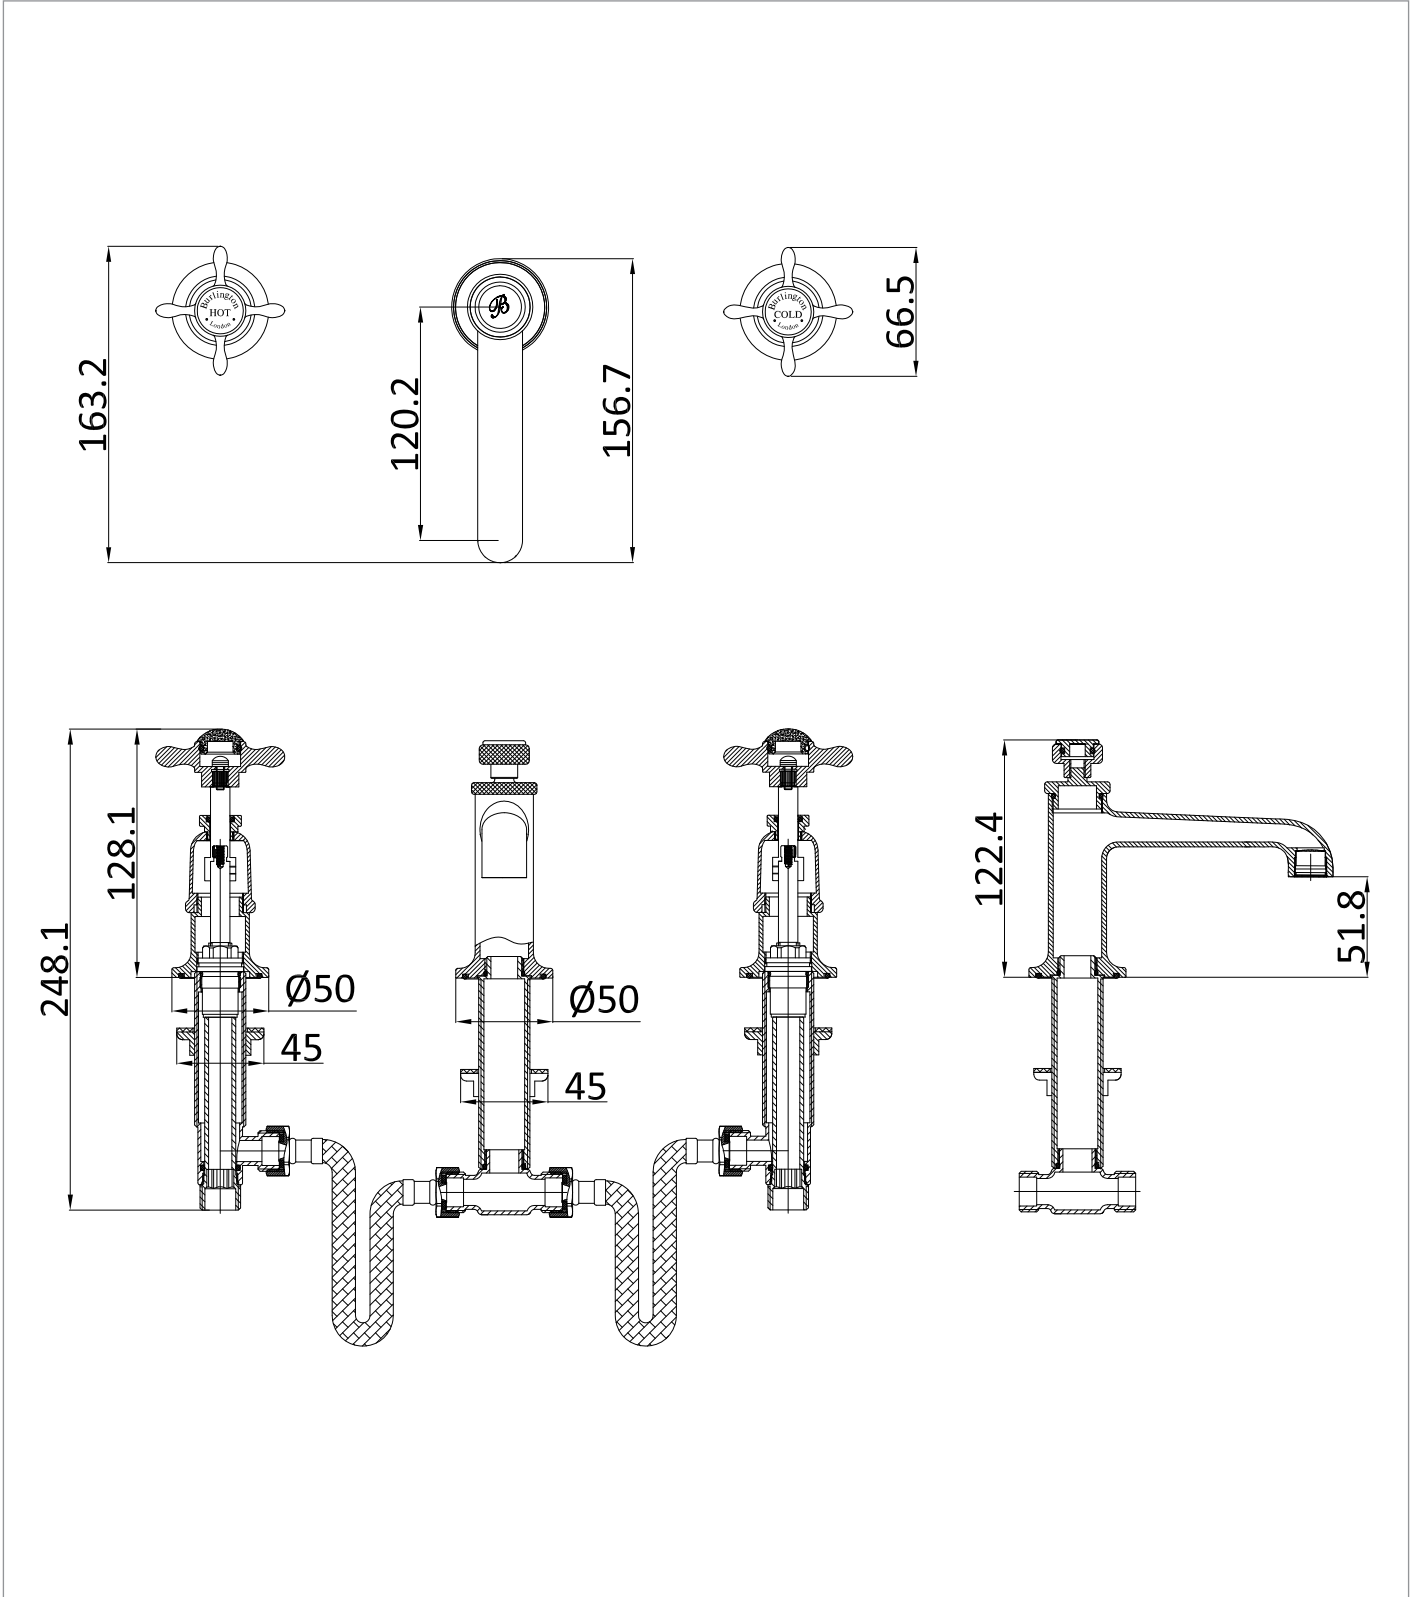

CATEGORY	Brassware
WARRANTY DETAILS	15 Years
COLOUR	Brushed Nickel
FINISH APPLICATION	PVD
PRIMARY MATERIAL	Brass
INSTALL TYPE	Basin Mounted
PRODUCT WIDTH MM	266.5
PRODUCT HEIGHT MM	128.1
PRODUCT LENGTH MM	156.8
PRODUCT NET WEIGHT KG	2.29
STANDARDS	EN200,EN817

MINIMUM PRESSURE (BAR)	0.2
MAX WORKING PRESSURE (BAR)	5
NUMBER OF OUTLETS	1
NUMBER OF FUNCTIONS	1
HEADWORK	1/2" Quarter turn ceramic cartridge
SPOUT PROJECTION	120.2
SWIVEL SPOUT	No
INLET CONNECTIONS THREAD	G1/2"
FLOW REGULATOR	Aerator, Flow straightener
WASTE INCLUDED	No
ANTI-SCALD	No
ENERGY SAVING	No
SHOWER HOSE & HANDSET ARE INCLUDED	No

 Part of the
Bathroom Brands Group

TECHNICAL DIMENSIONS

Dimensions in mm unless otherwise specified.

Tolerances (per material type) apply.

SPARES LIST

Only the parts labelled are available as spares.

SPARES AVAILABLE UPON REQUEST