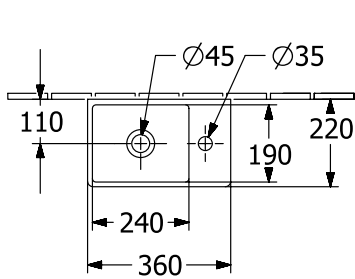

TECHNICAL DRAWINGS

43003L01