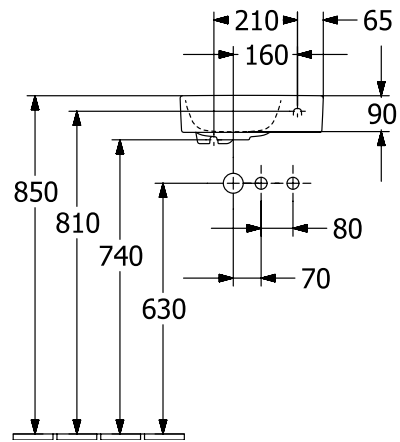

WASHBASINS AVENTO

PRODUCT INFORMATION

1 . POSITION

Article number	43003L01
Article title	Villeroy & Boch Avento Handwashbasin, 360 x 220 x 110 mm, White Alpin, without overflow
Product designation	Handwashbasin
Collection	Avento
PROJECTS	■ DESIGN
Assembly / Assembly type	wall-mounted
Scope of delivery	1 x handwashbasin
Ordering information	Optionally available: Outlet valve with ceramic cover.
Length in mm	220
Width in mm	360
Height in mm	110
Interior depth	90
Weight in kg	5,50
Number of tap holes punched through	1
Position of drill hole	central tap hole punched out
express delivery	No
Suitable for	1-hole mixer, Matching Villeroy&Boch furniture
Material	Sanitary ceramics
Surface	glossy
Colour name	White Alpin
With overflow	No
EAN number	4051202917944

COLOUR

COLOUR DESIGNATION

White Alpin

TECHNICAL DRAWINGS

43003L01

WASHBASINS AVENTO

PRODUCT INFORMATION

1 . POSITION

Article number	43003R01
Article title	Villeroy & Boch Avento Handwashbasin, 360 x 220 x 110 mm, White Alpin, without overflow
Product designation	Handwashbasin
Collection	Avento
PROJECTS	DESIGN
Assembly / Assembly type	wall-mounted
Scope of delivery	1 x handwashbasin
Ordering information	Optionally available: Outlet valve with ceramic cover.
Length in mm	220
Width in mm	360
Height in mm	110
Interior depth	90
Weight in kg	5,50
Number of tap holes punched through	1
Position of drill hole	central tap hole punched out
express delivery	No
Suitable for	1-hole mixer, Matching Villeroy&Boch furniture
Material	Sanitary ceramics
Surface	glossy
Colour name	White Alpin
With overflow	No
EAN number	4051202917968

COLOUR

COLOUR DESIGNATION

White Alpin

TECHNICAL DRAWINGS

43003R01