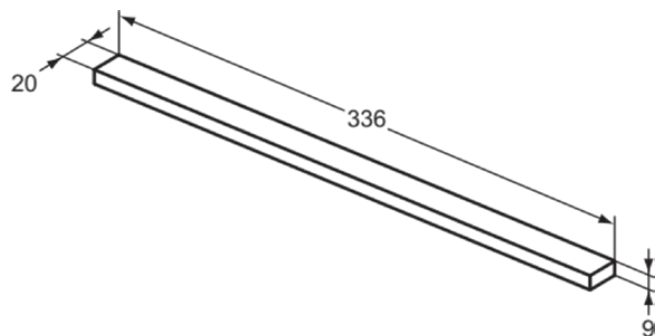

United Kingdom

Ideal Standard (UK) Ltd
The Bathroom Works National Avenue
Kingston Upon Hull
HU5 4HS
☎ +44 (0)-1482 346 461
✉ +44 (0)-1482 445 886
www.idealstandard.co.uk

IDEAL STANDARD I.LIFE

T5326XG

Ideal Standard i.life | Door handle 336x20x9 mm in matt black finish

Image & drawing

General information

Sub product type	Door handle
Brand	Ideal Standard
Suite name	Ideal Standard i.life
Colour code	XG
Colour description	Matt Black
Surface finish effect	matt
Height (mm)	9
Width (mm)	336
Length / Projection (mm)	20
Fixing method	Fixing set
EAN code	8014140501893
Net weight (kg)	0.23