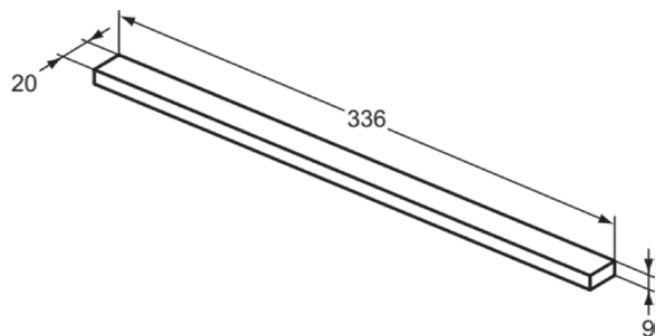

United Kingdom

Ideal Standard (UK) Ltd
The Bathroom Works National Avenue
Kingston Upon Hull
HU5 4HS
☎ +44 (0)-1482 346 461
✉ +44 (0)-1482 445 886
www.idealstandard.co.uk

IDEAL STANDARD I.LIFE

T5326YE

Ideal Standard i.life | Door handle 336x20x9 mm in brushed chrome finish

Image & drawing

General information

Sub product type	Door handle
Brand	Ideal Standard
Suite name	Ideal Standard i.life
Colour code	YE
Colour description	Brushed Chrome
Surface finish effect	satin
Height (mm)	9
Width (mm)	336
Length / Projection (mm)	20
Fixing method	Fixing set
EAN code	8014140501909
Net weight (kg)	0.23