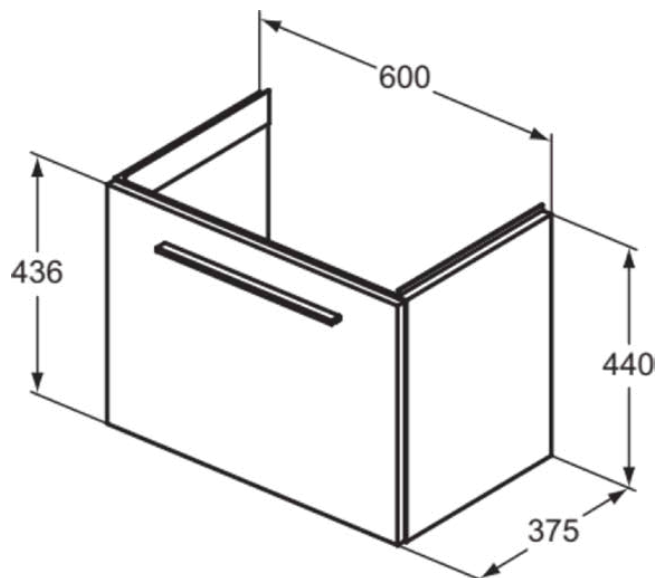

I.LIFE S | Basin unit 600x375x440 mm in matt white finish, 1 drawer | Space saving

Image & drawing

General information

Sub product type	Basin unit
Brand	Ideal Standard
Suite name	I.LIFE S
Designer	Palomba Serafini Associati
Colour code	DU
Colour description	Matt White
Surface finish effect	matt
Height (mm)	440
Width (mm)	600
Length / Projection (mm)	375
Fixing method	Fixing set
EAN code	8014140502968
Net weight (kg)	15.49

Features

Space saving

Downloads

- [BIM-UK](#)
- [Installation Guide](#)
- [Spare Parts List](#)

Product specifications

With worktop	No
Amount of doors (total)	0
Amount of doors, left-opening	0
Amount of doors, right-opening	0
Reversible door	No
Amount of tumble doors	0
Amount of sliding doors	0
Amount of rolling doors	0
Amount of drawers (total)	1
Amount of external drawers	1
Amount of internal drawers	0
Opening mechanism	Pull-to-open
Closing mechanism	Soft-closing
Amount of open compartments	0
Amount of shelves	0
Material quality of structure / body	MFC (Class E1)/MDF
PVD technology	No
IdealPlus technology	No