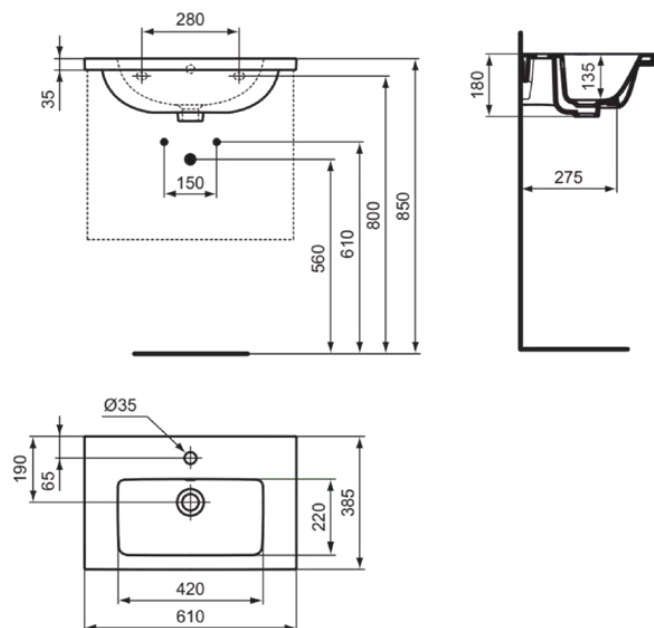

I.LIFE S | Basin unit 600x375x440 mm in matt white finish, 1 drawer | Space saving

Image & drawing

General information

Sub product type	Basin unit
Brand	Ideal Standard
Suite name	I.LIFE S
Designer	Palomba Serafini Associati
Colour code	DU
Colour description	Matt White
Surface finish effect	matt
Height (mm)	440
Width (mm)	600
Length / Projection (mm)	375
Fixing method	Fixing set
EAN code	8014140502968
Net weight (kg)	15.49

United Kingdom

Ideal Standard (UK) Ltd
The Bathroom Works National Avenue
Kingston Upon Hull
HU5 4HS
☎ +44 (0)-1482 346 461
✉ +44 (0)-1482 445 886
www.idealstandard.co.uk

I.LIFE S

T459001

I.LIFE S | Vanity basin 610x385x180 mm in white glossy finish, with overflow

Image & drawing

General information

Sub product type	Vanity basin
Brand	Ideal Standard
Suite name	I.LIFE S
Designer	Palomba Serafini Associati
Colour code	01
Colour description	White Glossy
Surface finish effect	glossy
Height (mm)	180
Width (mm)	610
Length / Projection (mm)	385
EAN code	8014140491682
Net weight (kg)	13.80