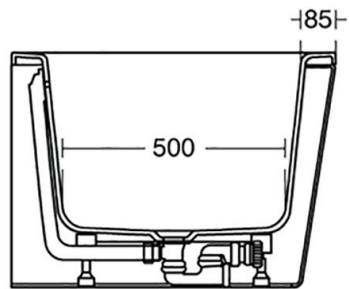

Section B - B