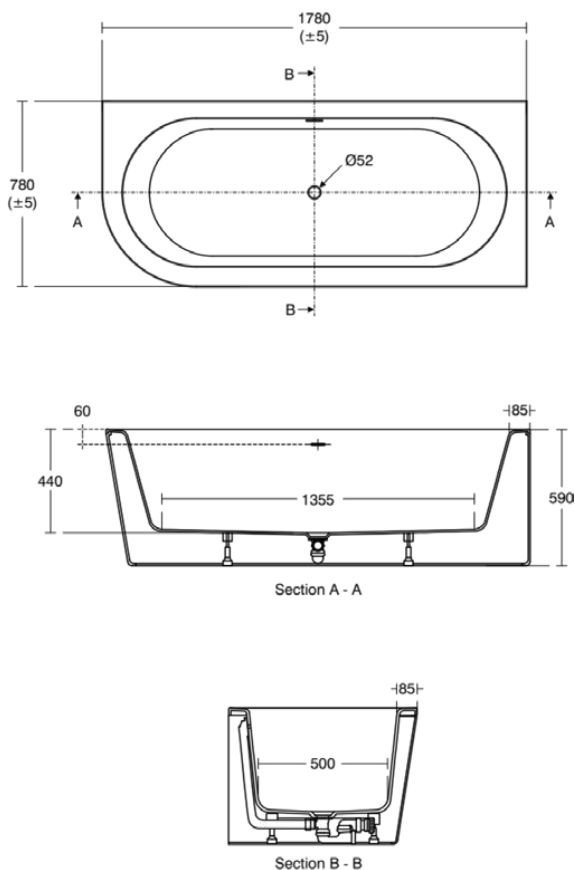

ADAPTO

T466201

ADAPTO | Freestanding bath 1780x780x590 mm in white glossy finish, no tap hole, with overflow, with waste | Detergent resistant, Light resistant

Image & drawing

General information

Sub product type	Freestanding bath
Brand	Ideal Standard
Suite name	ADAPTO
Colour code	01
Colour description	White Glossy
Surface finish effect	glossy
Height (mm)	590
Width (mm)	1780
Length / Projection (mm)	780
EAN code	8014140485629
Net weight (kg)	45.00

Features

Detergent resistant

Light resistant

Product standard & certifications

Additional standards	EN 14516
----------------------	----------

Product specifications

With overflow	Yes
With waste hole cover	No
With handle(s)	No
Amount of tap holes	0
Material quality	Acrylic
With legs	Yes
With antislip facility	No
Integrated arm supports	No
Location of waste hole	Centre
Space-saving model	No
With drilled tap hole(s)	No
Amount of usage locations	2
With waste- and overflow set	Yes
Drilled hole for handle optional	No
Drilled hole for tap optional	No
PVD technology	No
Bath panel(s) included	Yes
IdealPlus technology	No