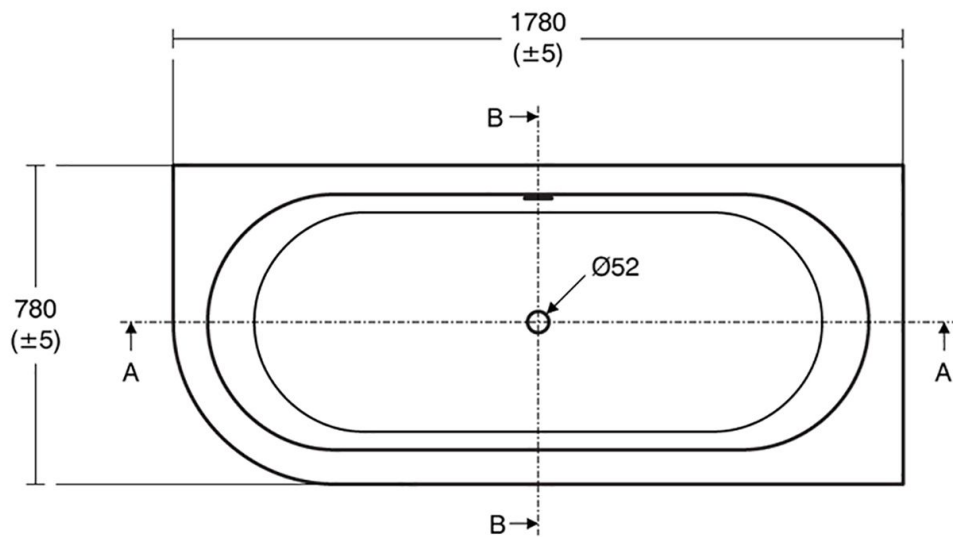

Section A - A