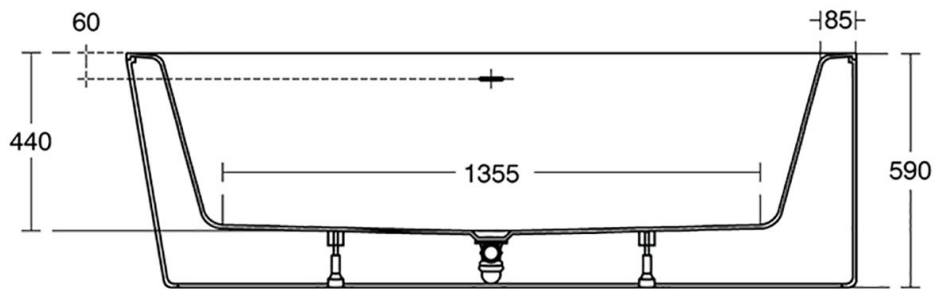

ADAPTO

T466201

ADAPTO | Freestanding bath 1780x780x590 mm in white glossy finish, no tap hole, with overflow, with waste | Detergent resistant, Light resistant

Image & drawing

General information

Sub product type	Freestanding bath
Brand	Ideal Standard
Suite name	ADAPTO
Colour code	01
Colour description	White Glossy
Surface finish effect	glossy
Height (mm)	590
Width (mm)	1780
Length / Projection (mm)	780
EAN code	8014140485629
Net weight (kg)	45.00

United Kingdom

Ideal Standard (UK) Ltd
The Bathroom Works National Avenue
Kingston Upon Hull
HU5 4HS
☎ +44 (0)-1482 346 461
✉ +44 (0)-1482 445 886
www.idealstandard.co.uk

Section A - A

Section B - B