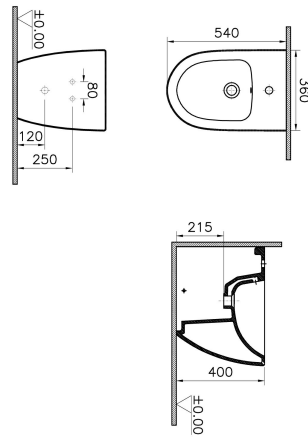

Name	Sento Floor-Standing Bidet
Collection	Sento
Height	400
Width	360
Depth	540
Colour	White
Awards	Good Design
Awards	IF Design
Designer	VitrA Design Team
Tap Hole Options	Single Tap Hole
Overflow Hole	With Overflow
Finish	Hygiene
Brand	VitrA

Product Code: 5986B003-0288

Description

VitrA reserves the right to make changes in products and technical details without prior notice.

All drawings contain the necessary measurements which are subject to standard tolerances. For exact measurements, in particular for customized installation scenarios, it can only be taken from the finished ceramic product.