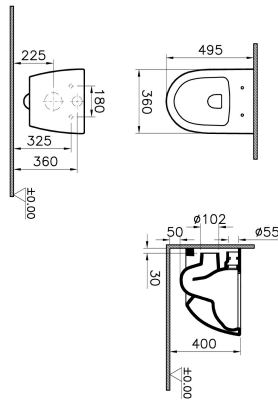

Name	Sento Wall-Hung WC
Collection	Sento
Height	340
Width	360
Depth	495
Colour	White
Awards	Good Design
Awards	IF Design
Designer	VitrA Design Team
Certificate	KIWA
Certificate	LGA
Certificate	NF
Finish	Hygiene
Brand	VitrA
Bidet Function	Without bidet pipe
Outlet Type	Horizontal

Product Code: 7747B003-0075

Description

VitrA reserves the right to make changes in products and technical details without prior notice.

All drawings contain the necessary measurements which are subject to standard tolerances. For exact measurements, in particular for customized installation scenarios, it can only be taken from the finished ceramic product.