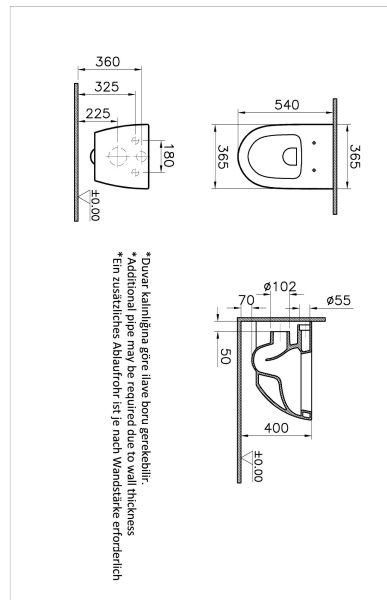

Name	Sento Wall-Hung WC
Collection	Sento
Height	330
Width	365
Depth	540
Colour	White
Awards	Good Design
Awards	IF Design
Designer	VitrA Design Team
Certificate	KIWA
Certificate	LGA
Certificate	NF
Certificate	Watermark
Finish	Hygiene
Brand	VitrA
Bidet Function	Without bidet pipe
Outlet Type	Horizontal

## Description

VitrA reserves the right to make changes in products and technical details without prior notice.

All drawings contain the necessary measurements which are subject to standard tolerances. For exact measurements, in particular for customized installation scenarios, it can only be taken from the finished ceramic product.