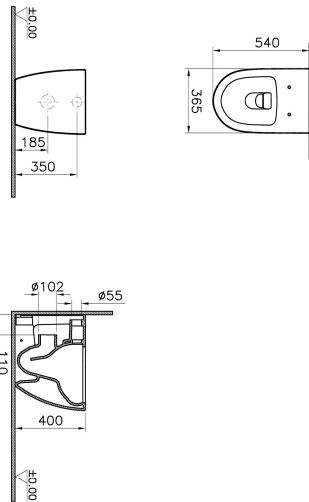

Name	Sento Rim-ex Floor-Standing WC
Collection	Sento
Height	400
Width	365
Depth	540
Colour	White
Awards	Good Design
Awards	IF Design
Designer	VitrA Design Team
Certificate	CE
Finish	Standard
Brand	VitrA
Bidet Function	Without bidet pipe
Outlet Type	Universal

Product Code: 7985B003-0075

## Description

VitrA reserves the right to make changes in products and technical details without prior notice.

All drawings contain the necessary measurements which are subject to standard tolerances. For exact measurements, in particular for customized installation scenarios, it can only be taken from the finished ceramic product.