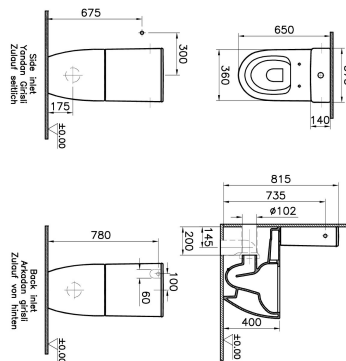

Name	Sento Close-Coupled WC
Collection	Sento
Height	400
Width	360
Depth	650
Colour	White
Awards	Good Design
Awards	IF Design
Designer	VitrA Design Team
Finish	Hygiene
Brand	VitrA
Bidet Function	Without bidet pipe
Outlet Type	Universal

Product Code: 5987B003-0585

Description

VitrA reserves the right to make changes in products and technical details without prior notice.

All drawings contain the necessary measurements which are subject to standard tolerances. For exact measurements, in particular for customized installation scenarios, it can only be taken from the finished ceramic product.