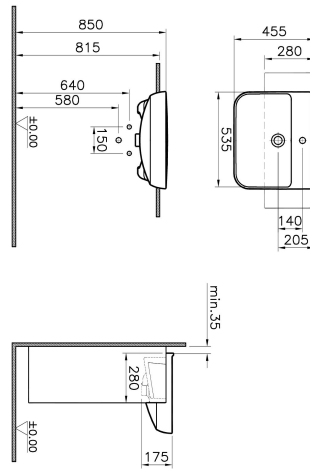

Name Sento Semi Recessed Washbasin

Collection	Sento
Height	175
Width	535
Depth	455
Colour	White
Awards	Good Design
Awards	IF Design
Designer	VitrA Design Team
Tap Hole Options	Single Tap Hole
Overflow Hole	With Overflow
Finish	Hygiene
Brand	VitrA

Product Code: 5637B003-0001

## Description

VitrA reserves the right to make changes in products and technical details without prior notice.

All drawings contain the necessary measurements which are subject to standard tolerances. For exact measurements, in particular for customized installation scenarios, it can only be taken from the finished ceramic product.