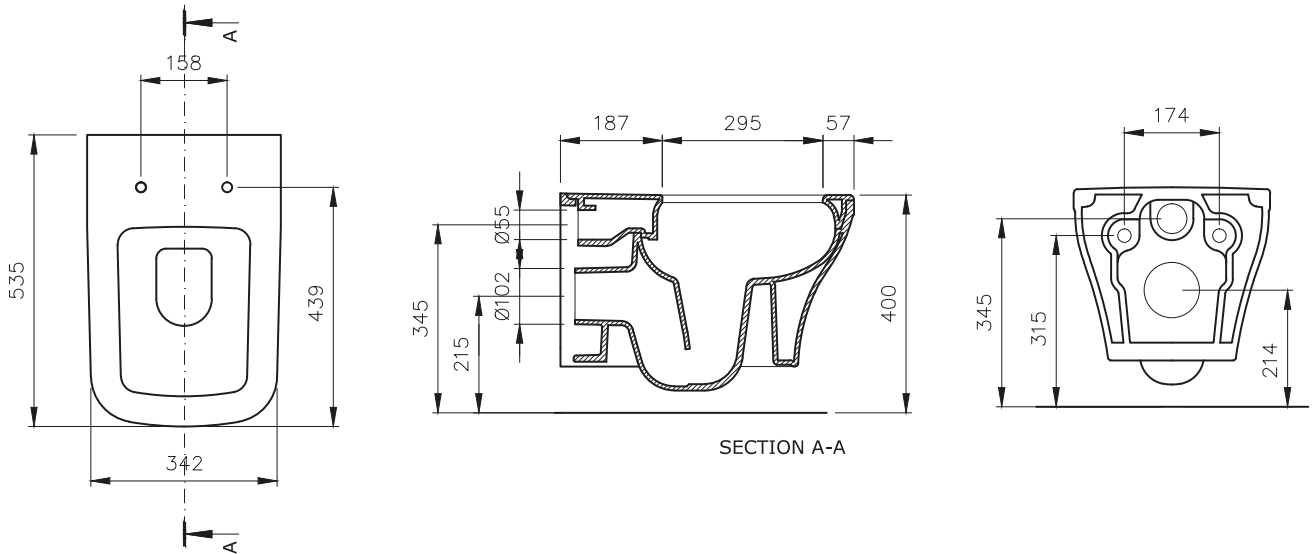

## Cover Rimless Wall Hung WC Pan - CWHPAN-R

**ROPER RHODES®**

NO.	Description	Product Code	Fixings included	Gross Weight
1	Soft Close Toilet Seat	CSCTS	YES	3KG
2	Rimless WH Pan	CWHPAN-R	YES	31KG

### DIMENSIONS

DIAGRAMS NOT TO SCALE | ALL DIMENSIONS IN MM TOLERANCE OF ± 5MM  
ALL PRODUCTS CONFORM TO BRITISH STANDARDS

\*Dimensions are subject to change, customers are advised to measure actual product before commencing installation.

\*\*Fixing point dimensions are for guidance only. The positions of fixings must be checked when product is received.

Key Dimensions Descriptions	Key Dimensions (mm)
Bowl Front to Back	290mm
Bowl Left to Right	240mm
Pan Height	400mm
Pan Overall front to Back	535mm