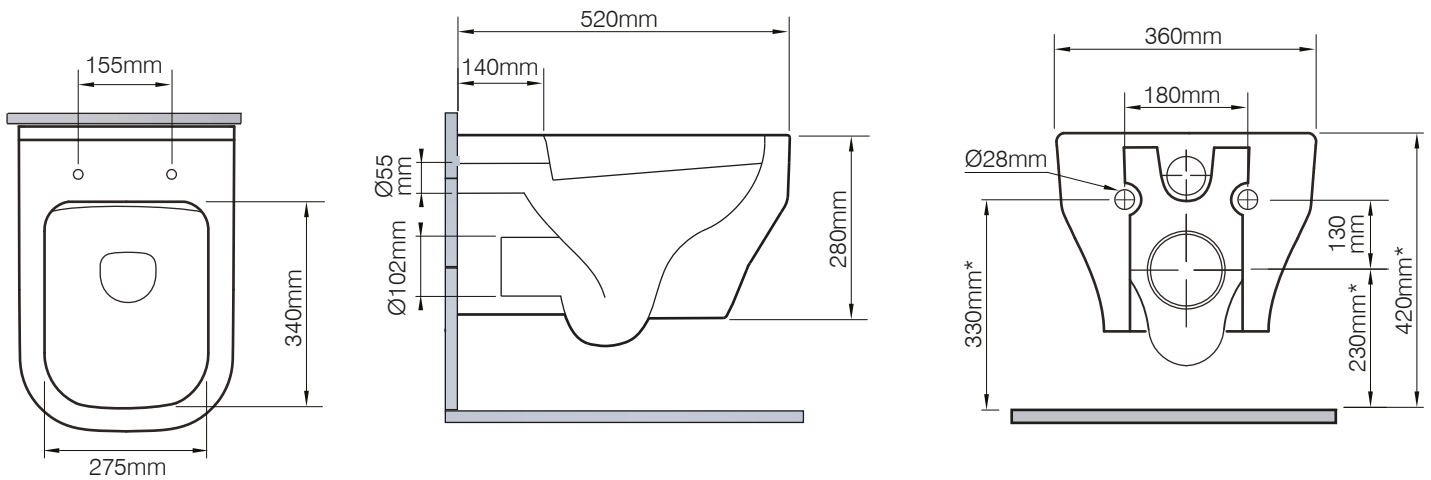

TECHNICAL DATA SHEET

Accent Rimless Wall Hung WC - AWHPAN

ROPER RHODES®

NO.	Description	Product Code	Fixings included	Gross Weight
1	Accent Soft Close Toilet Seat	ASCTS	YES	2.1 KG
2	Accent Rimless Wall Hung WC Pan	AWHPAN	YES	20.5 KG

Spares Codes

Seat Buffer Set - SP17583

DIMENSIONS

DIAGRAMS NOT TO SCALE | ALL DIMENSIONS IN MM TOLERANCE OF ± 5MM
ALL PRODUCTS CONFORM TO BRITISH STANDARDS

*Advised Installation Height.

**Dimensions are subject to change, customers are advised to measure actual product before commencing installation.

Q - Does the pan use concealed fixings?

A - If purchased after January 2021, your wall hung wc will use concealed fixings.

Q - What type of rim does the pan have?

A - Rimless

Key Dimensions Descriptions	Key Dimensions (mm)
Front to Back Footprint	430mm
Left to Right Footprint	230mm
Bowl Front to Back	340mm
Bowl Left to Right	275mm
Pan Height	280mm
Pan Overall front to Back	520mm