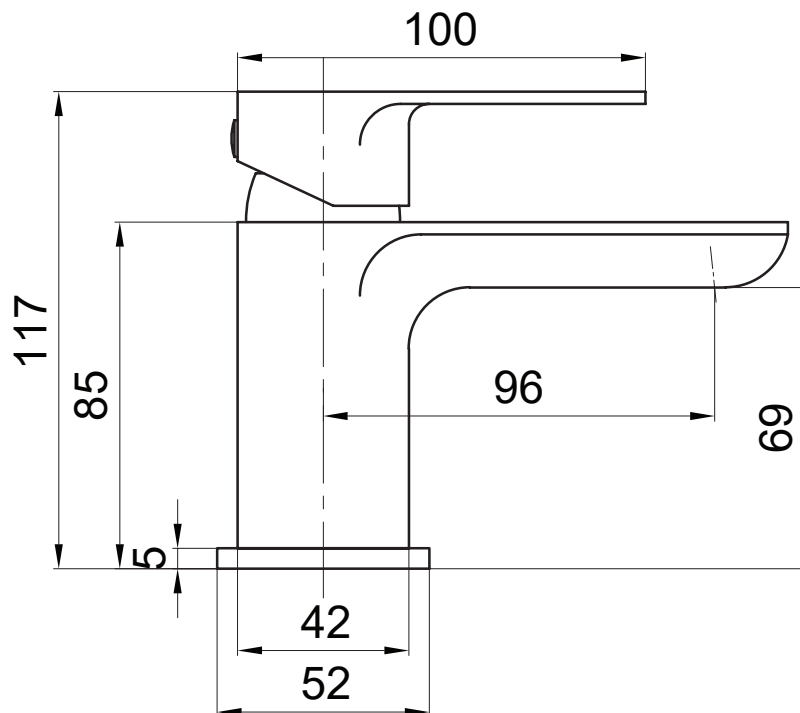

Dimensions

Diagrams not to scale. All dimensions in mm (tolerance of +/-5mm)

*Dimensions are subject to change, customers are advised to measure actual product before commencing installation.

FAQs

What is the size of the tap tail connection? The tap tails have a standard 1/2" BSP fixing.

What bore is the tap tail? The tails have a 10mm internal bore.

What length are the tap tails? The tails are 300mm in length.

Does the tap come fitted with an aerator? Yes, with an extra aerator and housing supplied in the box.

Dimensions

Diagrams not to scale. All dimensions in mm (tolerance of +/-5mm)

*Dimensions are subject to change, customers are advised to measure actual product before commencing installation.

FAQs

Does the tap come fitted with an aerator? Yes.