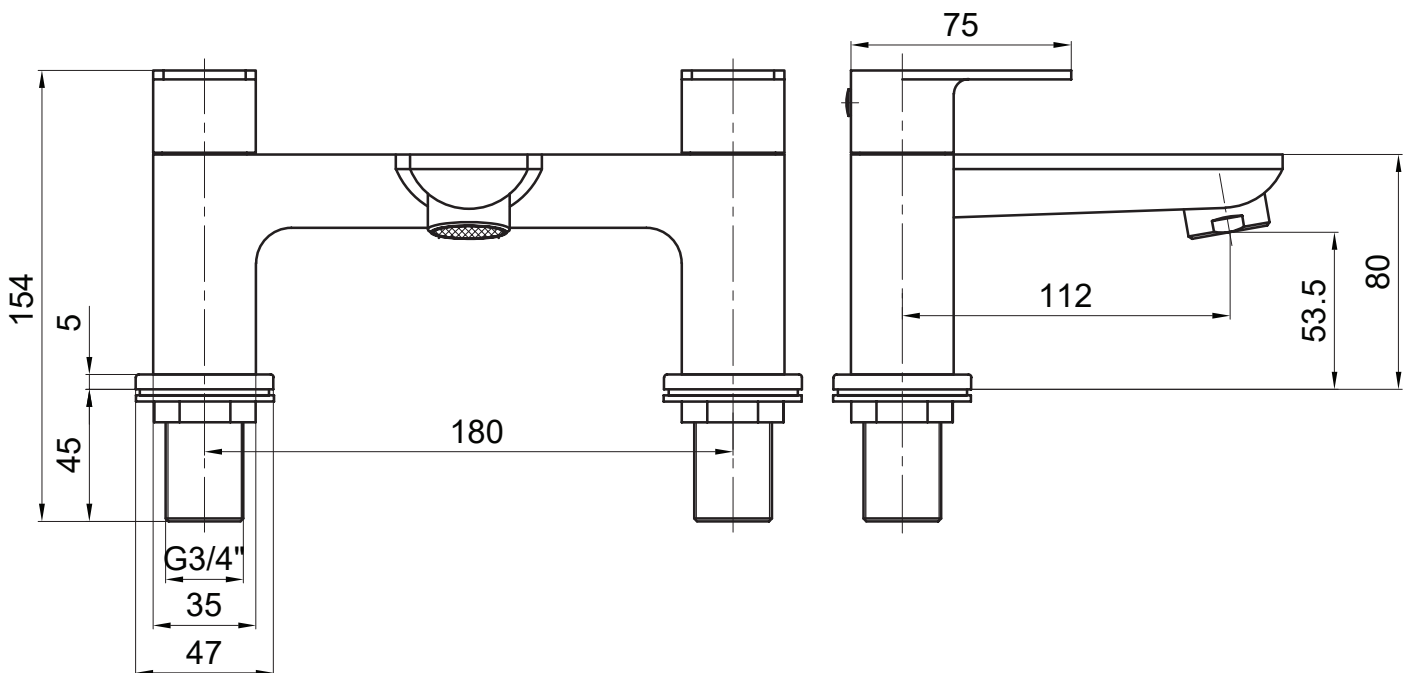

Dimensions

Diagrams not to scale. All dimensions in mm (tolerance of +/-5mm)

*Dimensions are subject to change, customers are advised to measure actual product before commencing installation.

FAQs

What is the size of the tap tail connection? The tap tails have a standard 1/2" BSP fixing.

What bore is the tap tail? The tails have a 10mm internal bore.

What length are the tap tails? The tails are 300mm in length.

Does the tap come fitted with an aerator? Yes, with an extra aerator and housing supplied in the box.

Dimensions

Diagrams not to scale. All dimensions in mm (tolerance of +/-5mm)

*Dimensions are subject to change, customers are advised to measure actual product before commencing installation.

FAQs

Does the tap come fitted with an aerator? Yes.