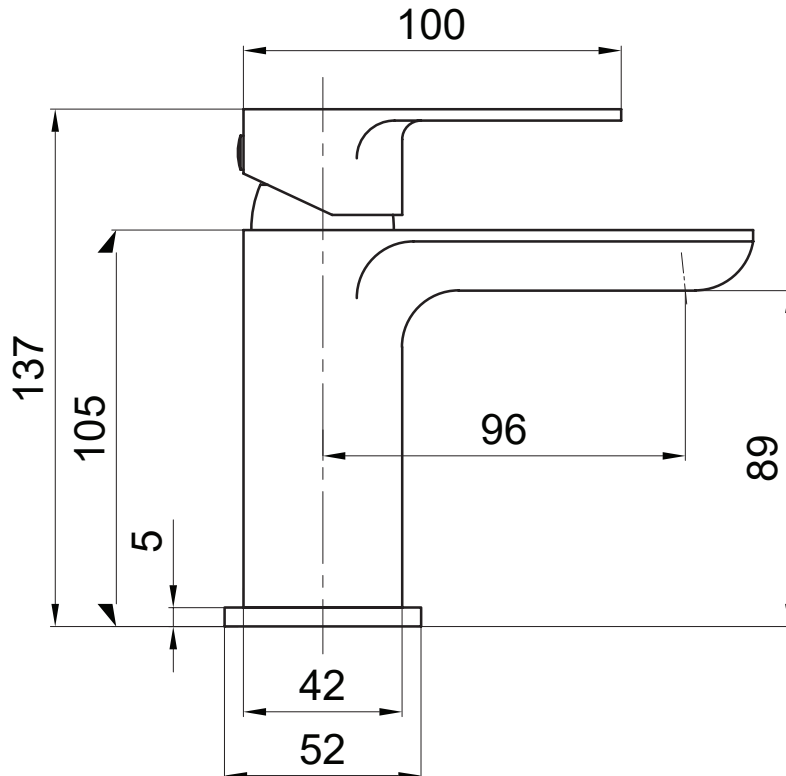

Dimensions

Diagrams not to scale. All dimensions in mm (tolerance of +/-5mm)

*Dimensions are subject to change, customers are advised to measure actual product before commencing installation.

FAQs

What is the size of the tap tail connection? The tap tails have a standard 1/2" BSP fixing.

What bore is the tap tail? The tails have a 10mm internal bore.

What length are the tap tails? The tails are 300mm in length.

Does the tap come fitted with an aerator? Yes, with an extra aerator and housing supplied in the box

Dimensions

Diagrams not to scale. All dimensions in mm (tolerance of +/-5mm)

*Dimensions are subject to change, customers are advised to measure actual product before commencing installation.

FAQs

Does the tap come fitted with an aerator? Yes.