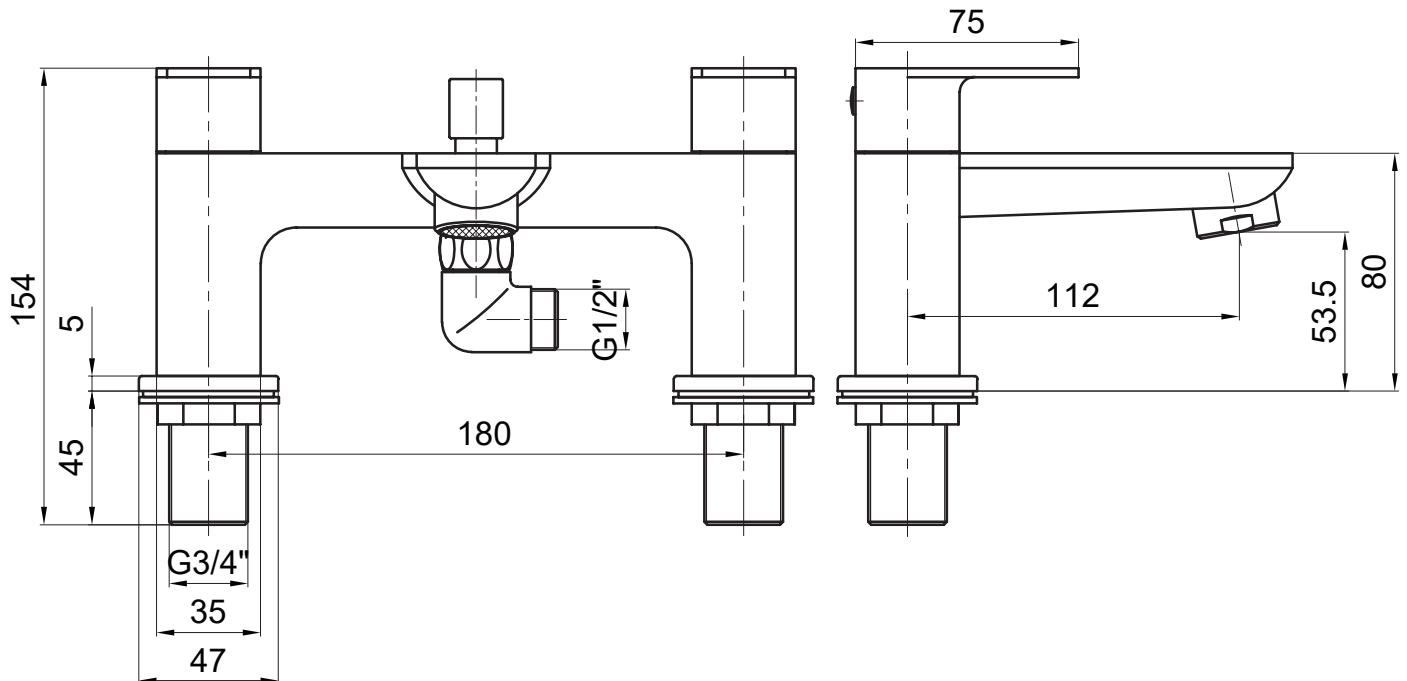

Dimensions

Diagrams not to scale. All dimensions in mm (tolerance of +/-5mm)

*Dimensions are subject to change, customers are advised to measure actual product before commencing installation.

FAQs

What is the size of the tap tail connection? The tap tails have a standard 1/2" BSP fixing.

Dimensions

Diagrams not to scale. All dimensions in mm (tolerance of +/-5mm)

*Dimensions are subject to change, customers are advised to measure actual product before commencing installation.

FAQs

Does the tap come fitted with an aerator? Yes.

What size plumbing fittings are needed for the threaded legs? This product will work with standard 3/4" plumbing fittings.

Technical Data Sheet

Zero Bath Shower Mixer - TZE42

TAVISTOCK
inspiring bathrooms