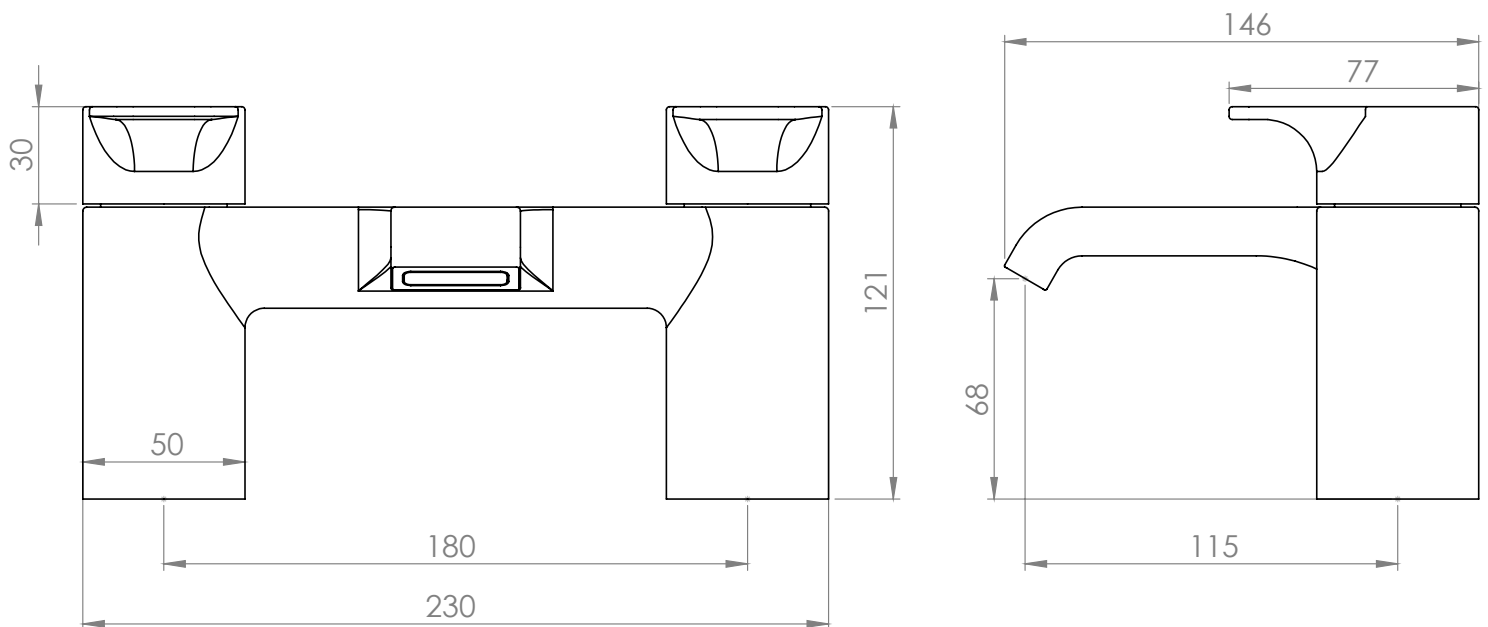

Dimensions - TBL61

Diagrams not to scale. All dimensions in mm (tolerance of +/-5mm)

*Dimensions are subject to change, customers are advised to measure actual product before commencing installation.

FAQs

What is the size of the tap tail connection? The tap tails have a standard 1/2" BSP fixing.

What bore is the tap tail? The tails have a 10mm internal bore.

What length are the tap tails? The tails are 300mm in length.

Dimensions - TBL32

Diagrams not to scale. All dimensions in mm (tolerance of +/-5mm)

*Dimensions are subject to change, customers are advised to measure actual product before commencing installation.

FAQs

Dimensions - TBL42

Diagrams not to scale. All dimensions in mm (tolerance of +/-5mm)

*Dimensions are subject to change, customers are advised to measure actual product before commencing installation.

FAQs