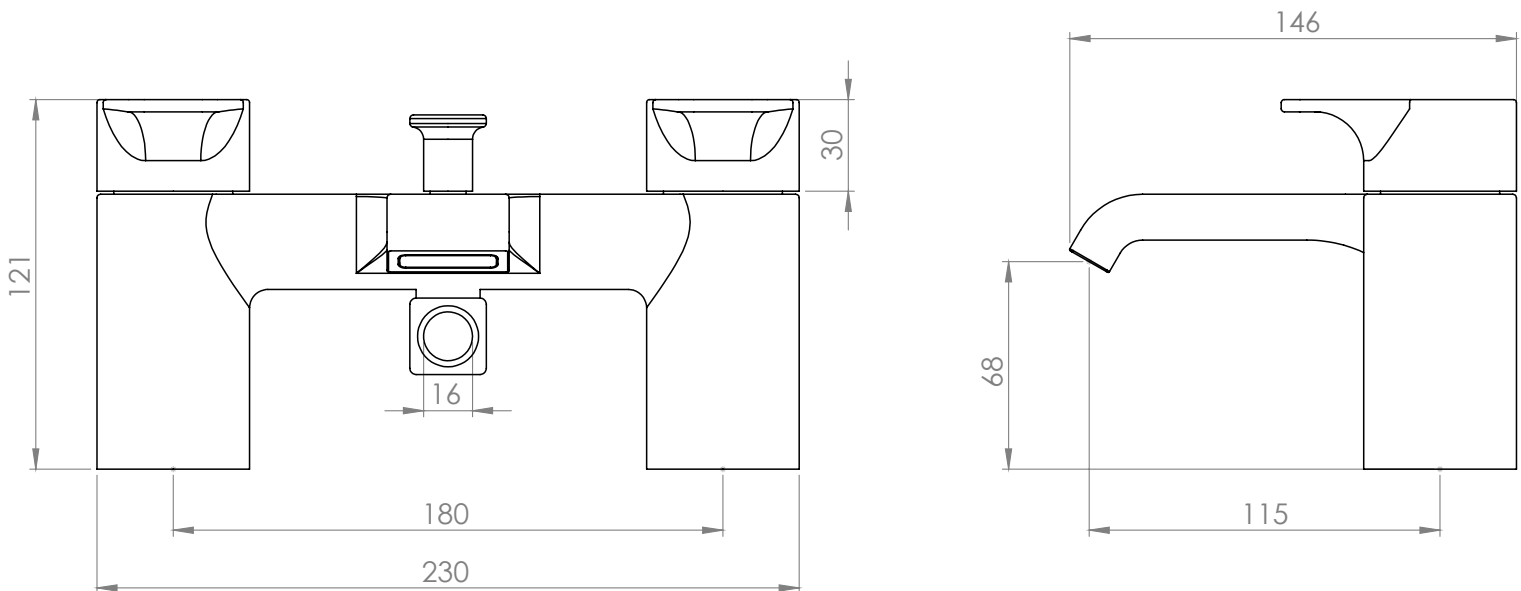

Dimensions - TBL61

Diagrams not to scale. All dimensions in mm (tolerance of +/-5mm)

*Dimensions are subject to change, customers are advised to measure actual product before commencing installation.

FAQs

Dimensions - TBL32

Diagrams not to scale. All dimensions in mm (tolerance of +/-5mm)

*Dimensions are subject to change, customers are advised to measure actual product before commencing installation.

FAQs

Does the tap come fitted with an aerator? Yes.

What size plumbing fittings are needed for the threaded legs? This product will work with standard 3/4" plumbing fittings.

Technical Data Sheet

Blaze Bath Shower Mixer - TBL42

Dimensions - TBL42

Diagrams not to scale. All dimensions in mm (tolerance of +/-5mm)

*Dimensions are subject to change, customers are advised to measure actual product before commencing installation.

FAQs