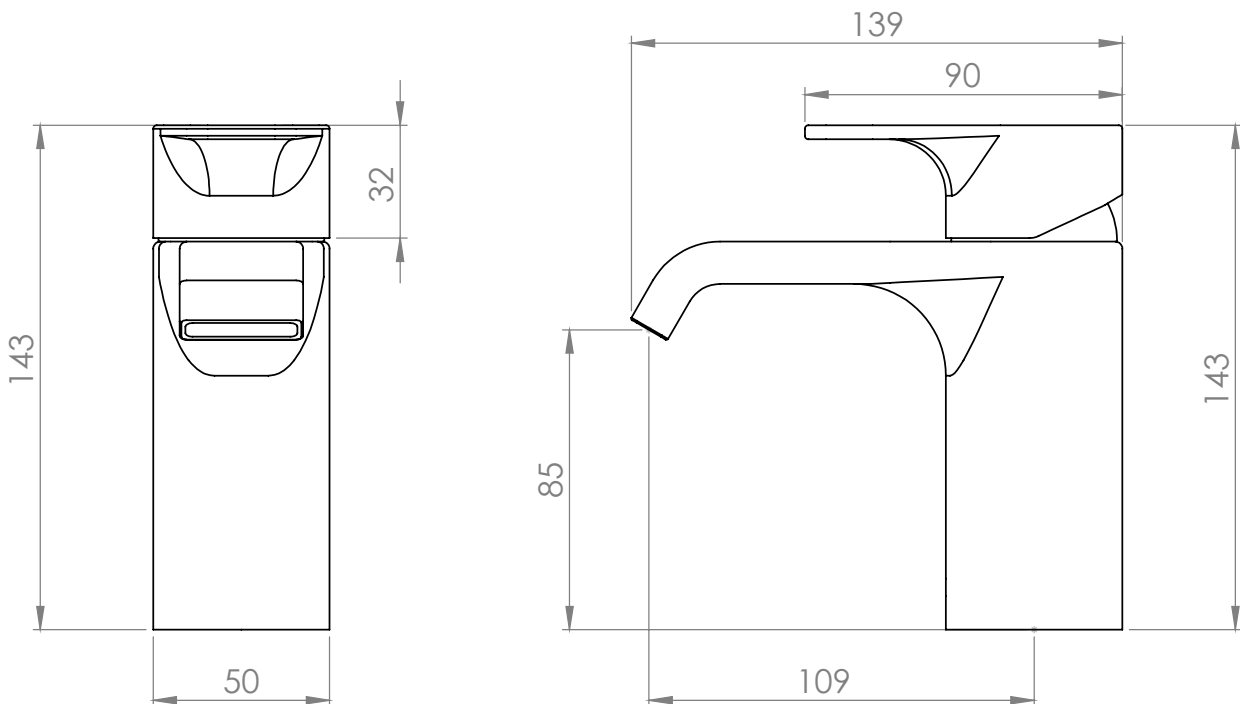

Dimensions - TBL11

Diagrams not to scale. All dimensions in mm (tolerance of +/-5mm)

*Dimensions are subject to change, customers are advised to measure actual product before commencing installation.

FAQs

What is the size of the tap tail connection? The tap tails have a standard 1/2" BSP fixing.

What bore is the tap tail? The tails have a 10mm internal bore.

What length are the tap tails? The tails are 300mm in length.

Dimensions - TBL61

Diagrams not to scale. All dimensions in mm (tolerance of +/-5mm)

*Dimensions are subject to change, customers are advised to measure actual product before commencing installation.

FAQs

Dimensions - TBL32

Diagrams not to scale. All dimensions in mm (tolerance of +/-5mm)

*Dimensions are subject to change, customers are advised to measure actual product before commencing installation.

FAQs