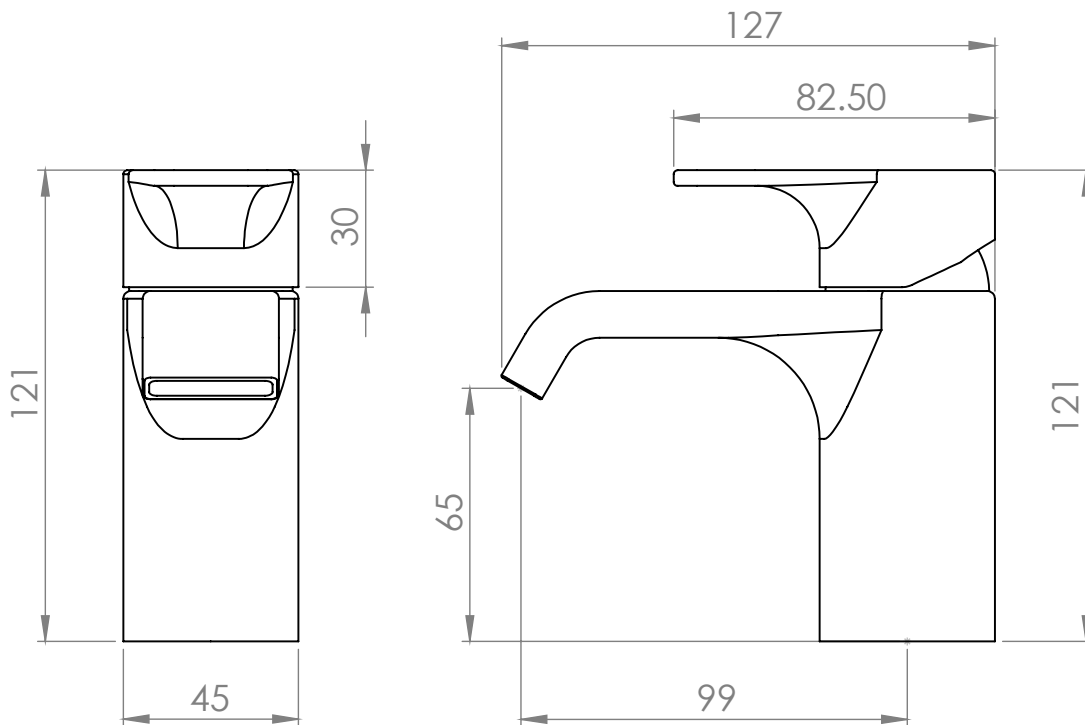

What is the size of the tap tail connection? The tap tails have a standard 1/2" BSP fixing.

What bore is the tap tail? The tails have a 10mm internal bore.

What length are the tap tails? The tails are 300mm in length.

Dimensions - TBL61

Diagrams not to scale. All dimensions in mm (tolerance of +/-5mm)

*Dimensions are subject to change, customers are advised to measure actual product before commencing installation.

FAQs

Dimensions - TBL32

Diagrams not to scale. All dimensions in mm (tolerance of +/-5mm)

*Dimensions are subject to change, customers are advised to measure actual product before commencing installation.

FAQs