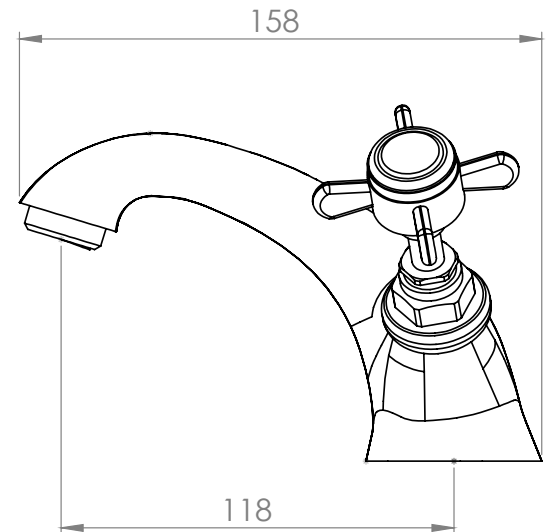

Dimensions - TVA10

Diagrams not to scale. All dimensions in mm (tolerance of +/-5mm)

*Dimensions are subject to change, customers are advised to measure actual product before commencing installation.

FAQs

What is the size of the tap tail connection? The tap tails have a standard 1/2" BSP fixing.

What bore is the tap tail? The tails have a 10mm internal bore.

What length are the tap tails? The tails are 300mm in length.

Dimensions - TVA32

Diagrams not to scale. All dimensions in mm (tolerance of +/-5mm)

Frequently Asked Questions	
FAQ	Dimension
Overall Tap Height	132mm
Overall Tap Depth	200mm
Spout Projection from Body	110mm
Handle Projection from Body	90mm
Footprint Size (Each Foot)	50mm diameter
Pipe Centres	180mm

Dimensions - TVA42

Diagrams not to scale. All dimensions in mm (tolerance of +/-5mm)

Frequently Asked Questions	
FAQ	Dimension
Overall Tap Height (inc. Handset Holder)	280mm
Tap Body Height	132mm
Overall Tap Depth	200mm
Spout Projection from Body	110mm
Handle Projection from Body	90mm
Footprint Size (Each Foot)	50mm diameter
Pipe Centres	180mm