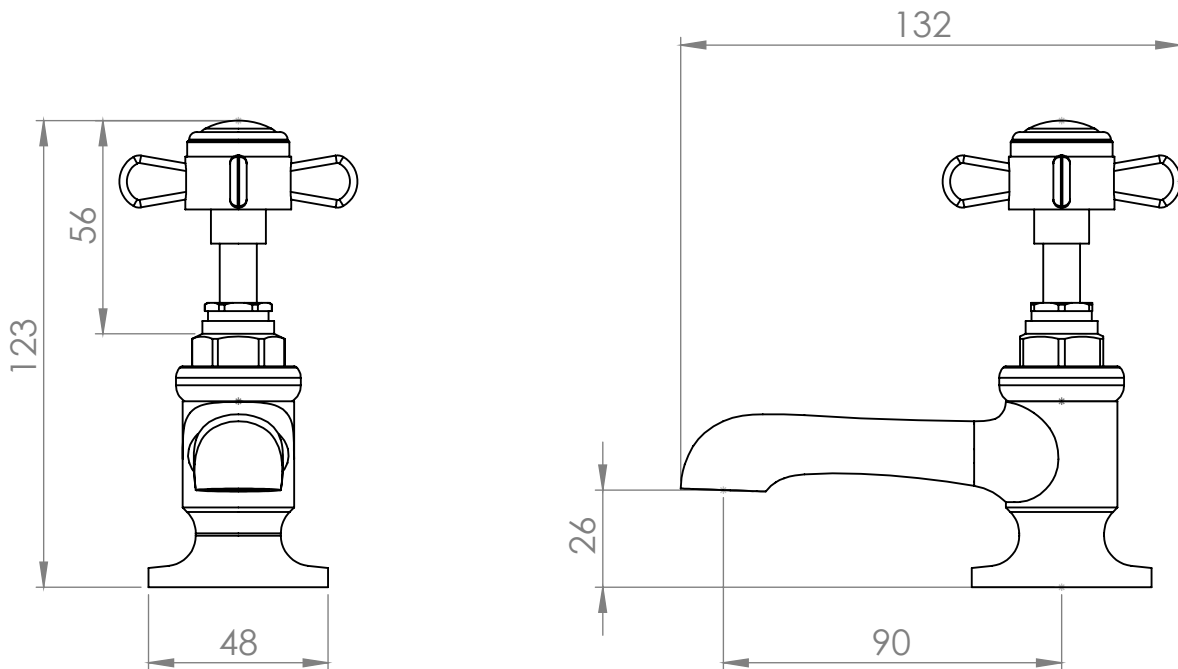

Dimensions - TVA70

Diagrams not to scale. All dimensions in mm (tolerance of +/-5mm)