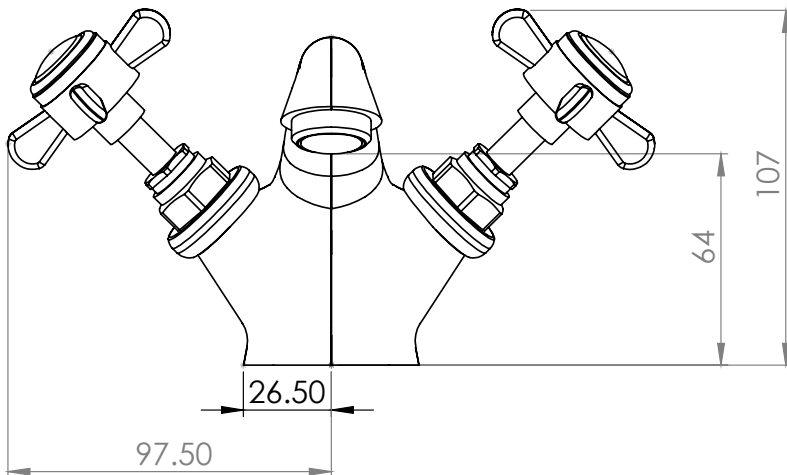

Dimensions - TVA10

Diagrams not to scale. All dimensions in mm (tolerance of +/-5mm)

*Dimensions are subject to change, customers are advised to measure actual product before commencing installation.

FAQs

What is the size of the tap tail connection? The tap tails have a standard 1/2" BSP fixing.

What bore is the tap tail? The tails have a 10mm internal bore.

What length are the tap tails? The tails are 300mm in length.

Dimensions - TVA32

Diagrams not to scale. All dimensions in mm (tolerance of +/-5mm)

Frequently Asked Questions	
FAQ	Dimension
Overall Tap Height	132mm
Overall Tap Depth	200mm
Spout Projection from Body	110mm
Handle Projection from Body	90mm
Footprint Size (Each Foot)	50mm diameter
Pipe Centres	180mm

Dimensions - TVA42

Diagrams not to scale. All dimensions in mm (tolerance of +/-5mm)

Frequently Asked Questions	
FAQ	Dimension
Overall Tap Height (inc. Handset Holder)	280mm
Tap Body Height	132mm
Overall Tap Depth	200mm
Spout Projection from Body	110mm
Handle Projection from Body	90mm
Footprint Size (Each Foot)	50mm diameter
Pipe Centres	180mm