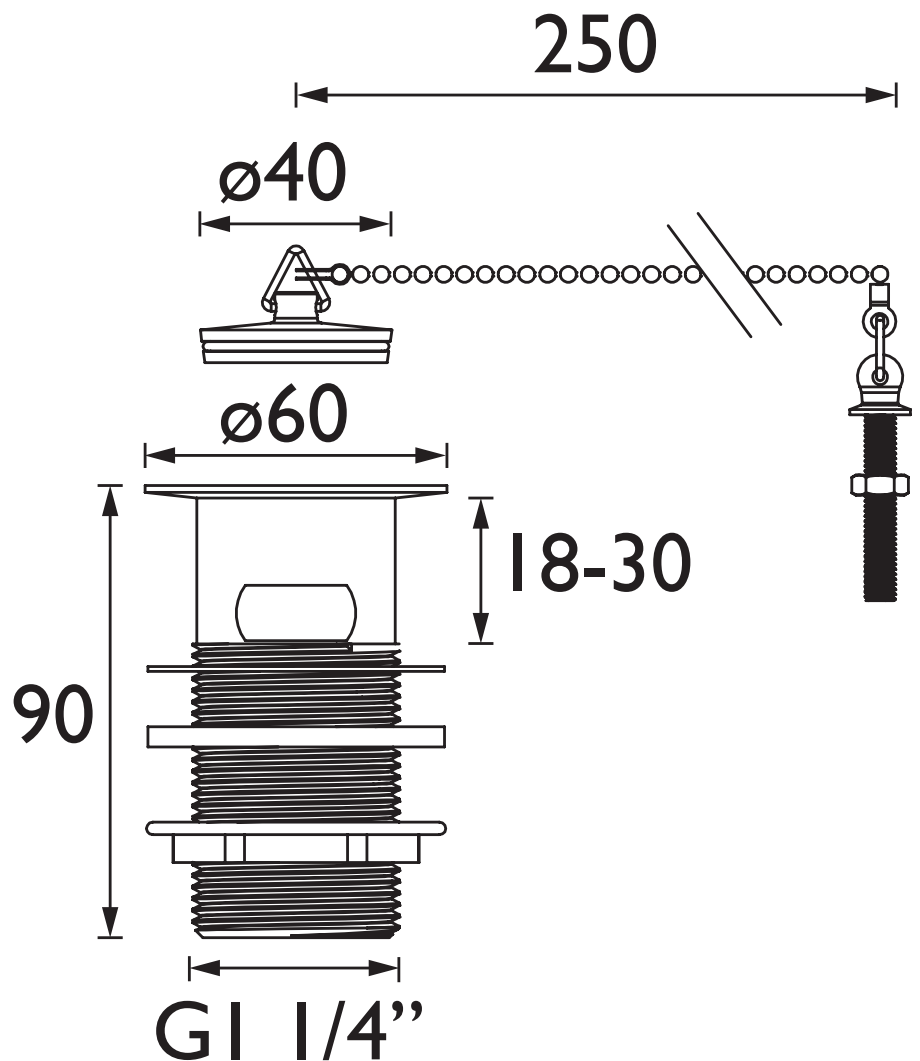

### Features:

- 10" ball link chain
- Solid brass construction
- Deluxe porcelain plug
- Metal back nut for added durability
- Available in Chrome & Vintage Gold

### Specification

Contemporary or Traditional:	Traditional
Main Construction Material:	Brass; Porcelain
Connection Inlet:	GI 1/4"
Waste Flow Rate (litres per minute):	40.4
What's in the Box?:	1 x Waste Body, 1 x Black Thin Rubber Washer, 1 x Thick Rubber Washer, 1 x Metal Back Nut, 1 x Link Chain, 1 x Porcelain Plug, 1 x Stay And Nut, 1 x Fitting Instructions

### Dimensions (measurements in mm)