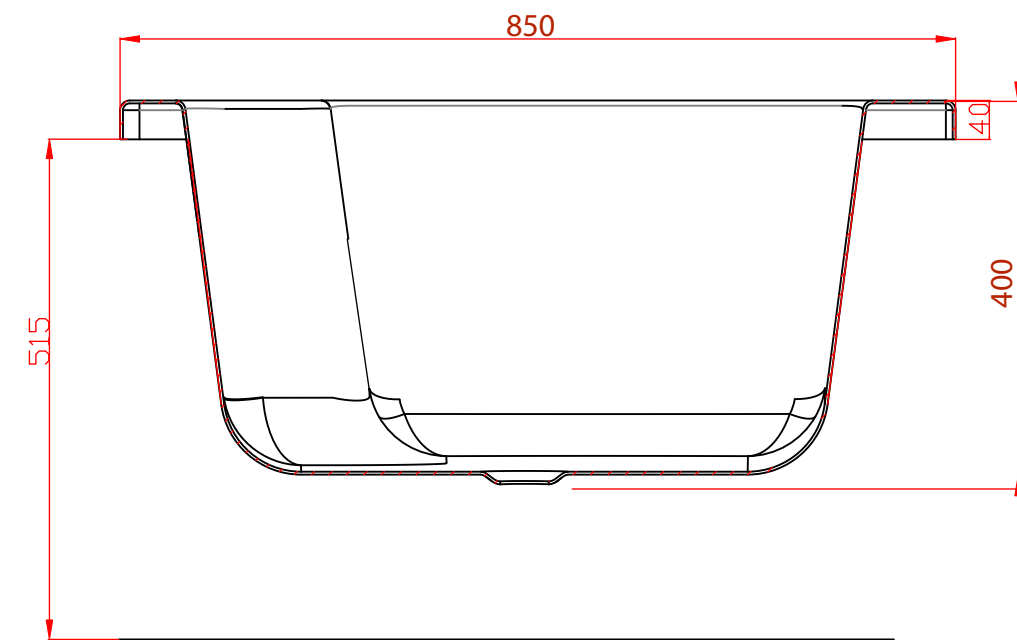

SECTION K-K  
SCALE 1 : 4

Shannon L Shaped RH 1500 x850x400

SECTION K-K  
SCALE 1 : 4

Shannon L Shaped LH 1500 x 850 x 400