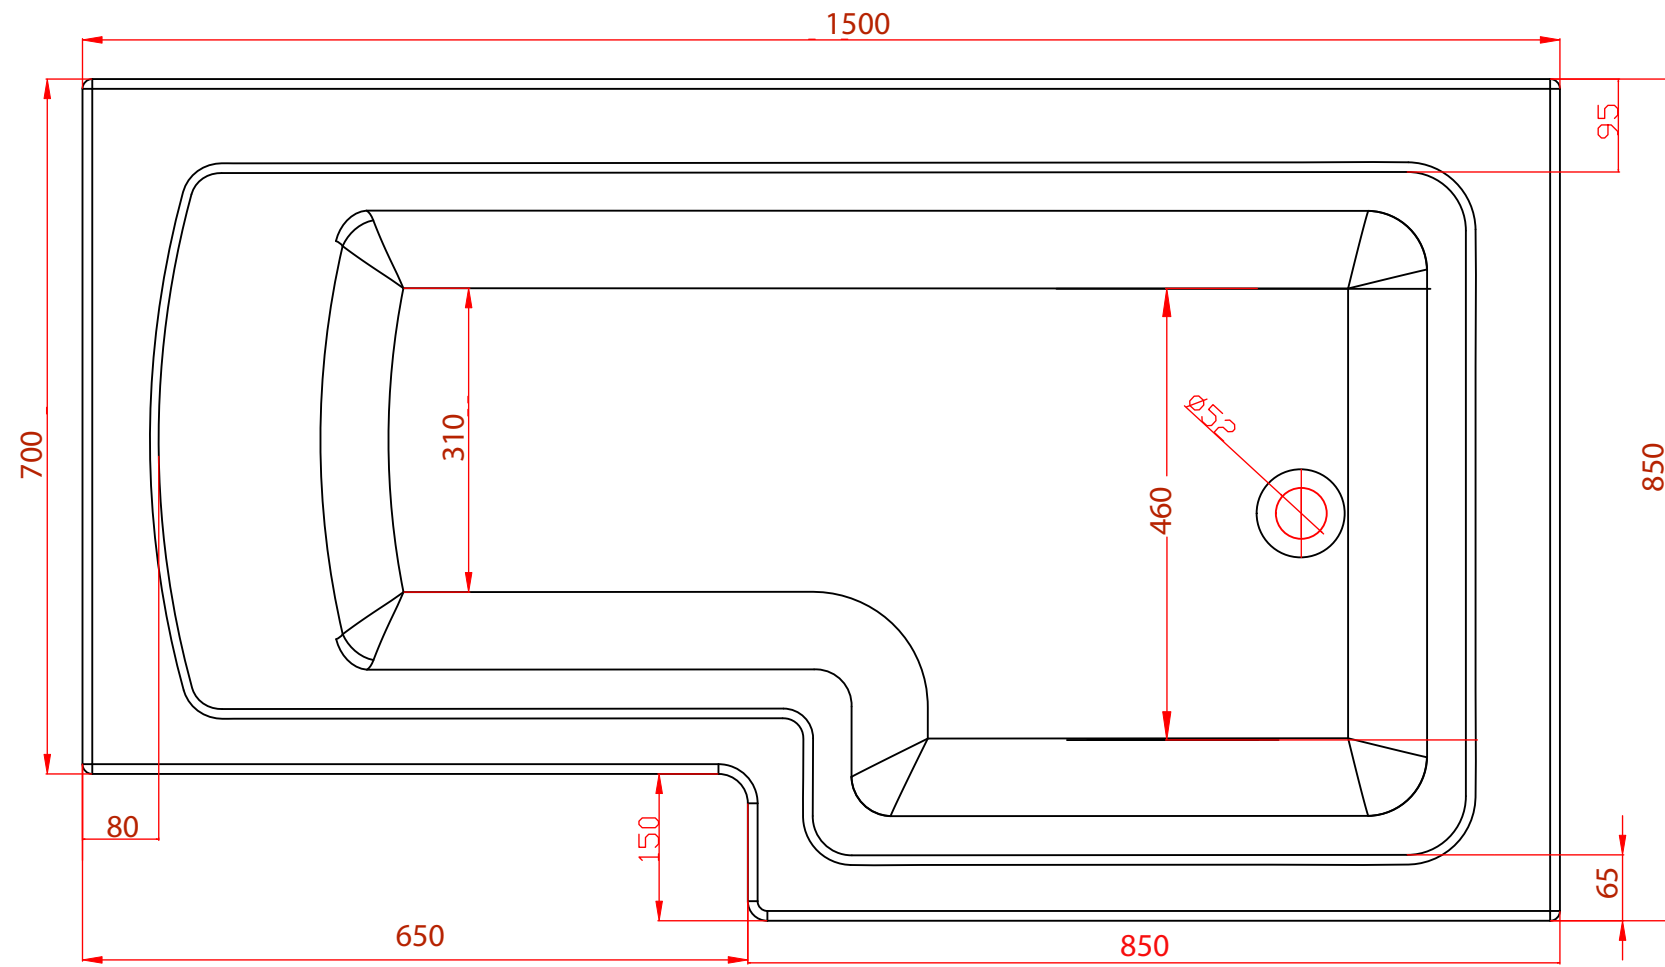

SECTION K-K  
SCALE 1 : 4

Shannon L Shaped RH 1500 x850x400

SECTION K-K  
SCALE 1 : 4

Shannon L Shaped LH 1500 x 850 x 400