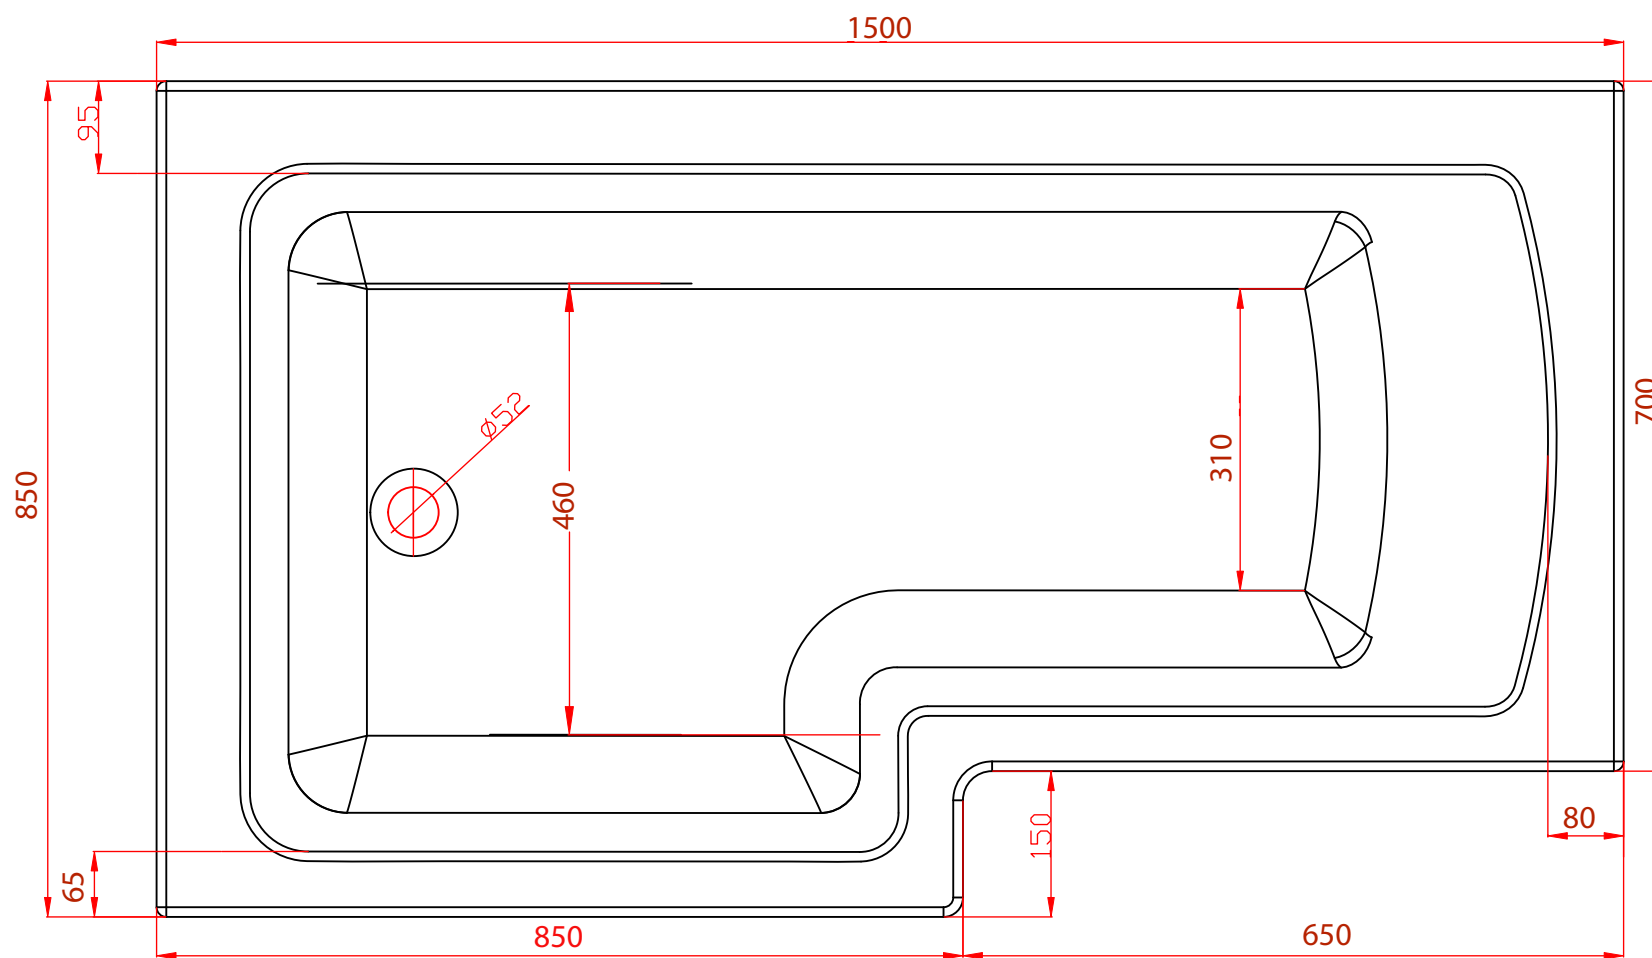

SECTION K-K  
SCALE 1 : 4

Shannon L Shaped RH 1500 x850x400

SECTION K-K  
SCALE 1 : 4

Shannon L Shaped LH 1500 x 850 x 400