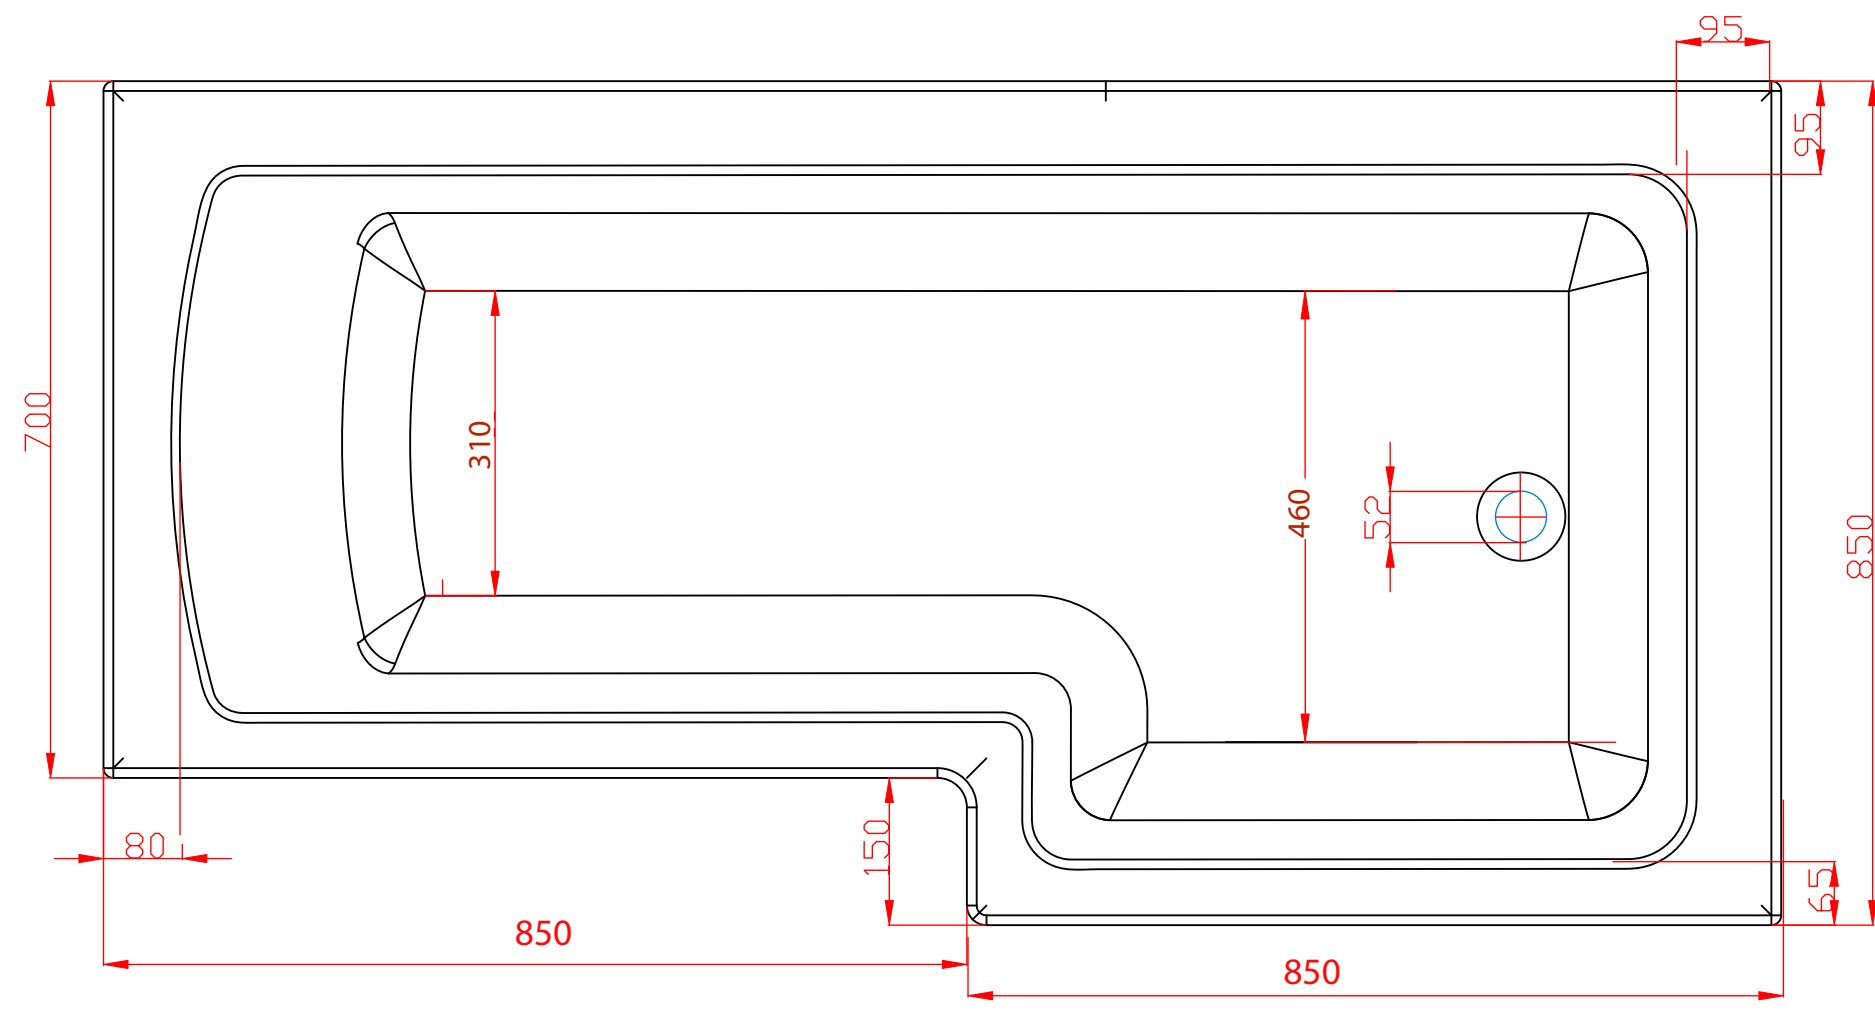

Shannon L Shaped LH 1700 x 850 x 400

Shannon L Shaped RH 1700 x850x400