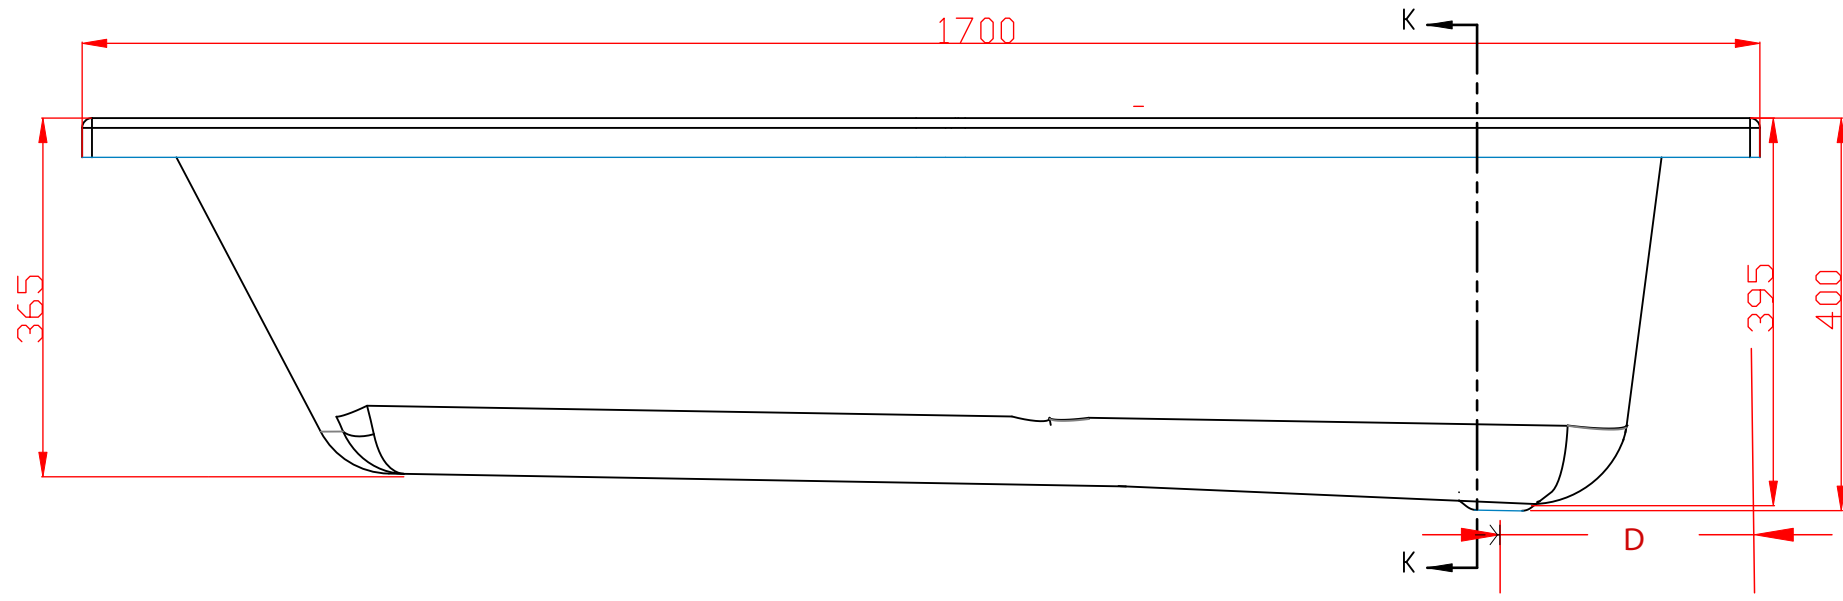

Shannon L Shaped LH 1700 x 850 x 400

Shannon L Shaped RH 1700 x850x400