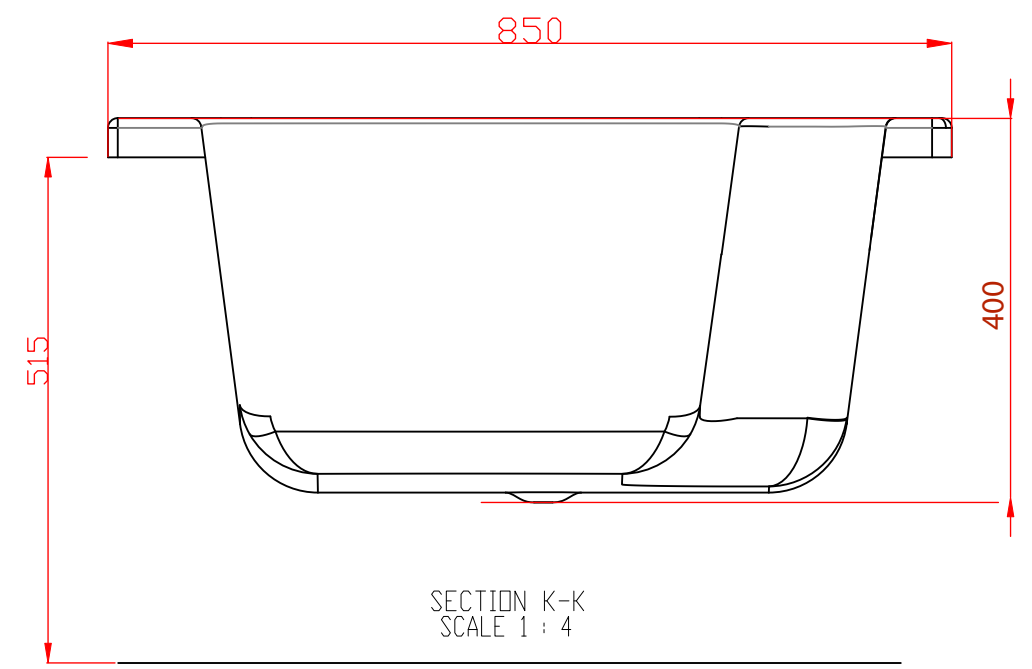

Shannon L Shaped LH 1700 x 850 x 400

Shannon L Shaped RH 1700 x850x400