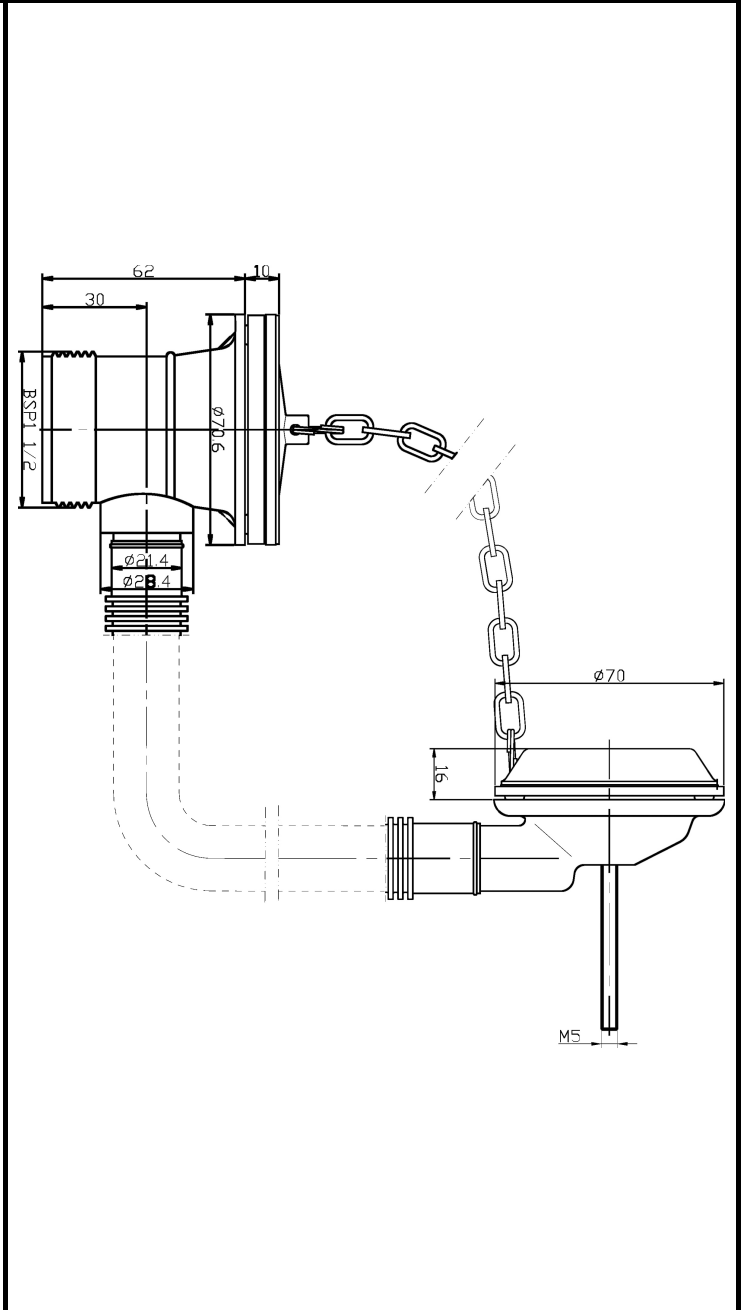

B A Y S W A T E R

London W.2

CODE: BAYW014

DESCRIPTION: Retainer Bath Waste Brass & Link Chain

CATEGORY: Wastes & Extras

PRODUCT DIMENSIONS				
Height (mm)	Width (mm)	Length (mm)	Depth (mm)	Nett Wgt Kg
70	70		62	0.28

PACKAGING DIMENSIONS			
Height (mm)	Width (mm)	Depth (mm)	Gross Wgt Kg
	80	155	0.28

PACKAGING DATA			
Box Colour	White Cardboard Box		
Box Qty	1	Label Colour	White Label
Label Size	100 x 50	Label Qty	2

OUTER BOX DIMENSIONS (If Applicable)				
Height (mm)	Width (mm)	Length (mm)	Depth (mm)	Gross Wgt Kg
Barcode	5055275890332			

PRODUCT DETAILS	
Country of Origin	United Kingdom
Fitting Instruction	No
Product Material	Brass
Heating Element Wattage	Not Applicable

CE Certification	N/A
Colour/Finish	Chrome
Product Diameter	70mm
Connection Size	1 1/2"