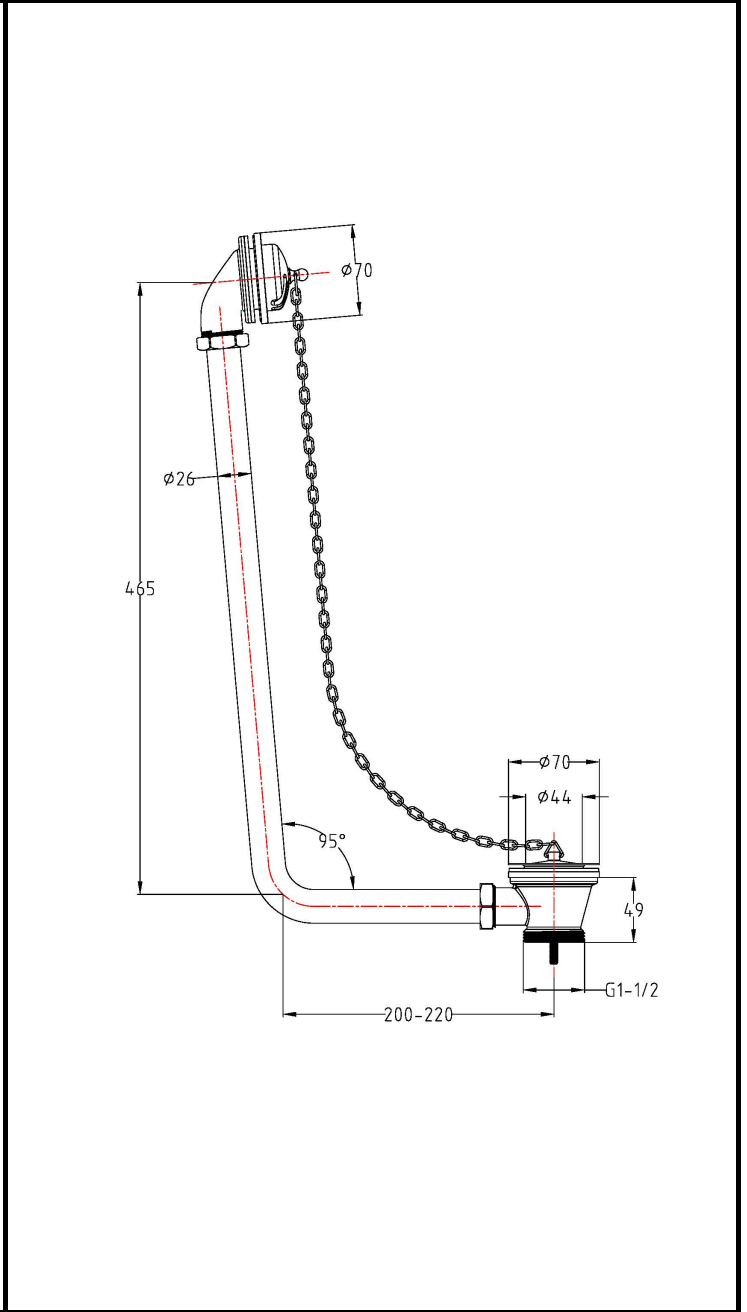

# B A Y S W A T E R

London W.2

**CODE:** BAYW018

**DESCRIPTION:** Exposed Bath Waste (Grilled Overflow)

**CATEGORY:** Wastes & Extras

PRODUCT DIMENSIONS				
Height (mm)	Width (mm)	Length (mm)	Depth (mm)	Nett Wgt Kg
465	70		220	0.9

PACKAGING DIMENSIONS			
Height (mm)	Width (mm)	Depth (mm)	Gross Wgt Kg
	200	75	1

PACKAGING DATA			
Box Colour	White Cardboard Box		
Box Qty	1	Label Colour	White Label
Label Size	100 x 50	Label Qty	2

OUTER BOX DIMENSIONS (If Applicable)				
Height (mm)	Width (mm)	Length (mm)	Depth (mm)	Gross Wgt Kg
405	420			
Barcode	5056211807100			

PRODUCT DETAILS	
Country of Origin	United Kingdom
Fitting Instruction	No
Product Material	Brass
Heating Element Wattage	Not Applicable

CE Certification	
Colour/Finish	Chrome
Product Diameter	70 mm
Connection Size	G1-1/2