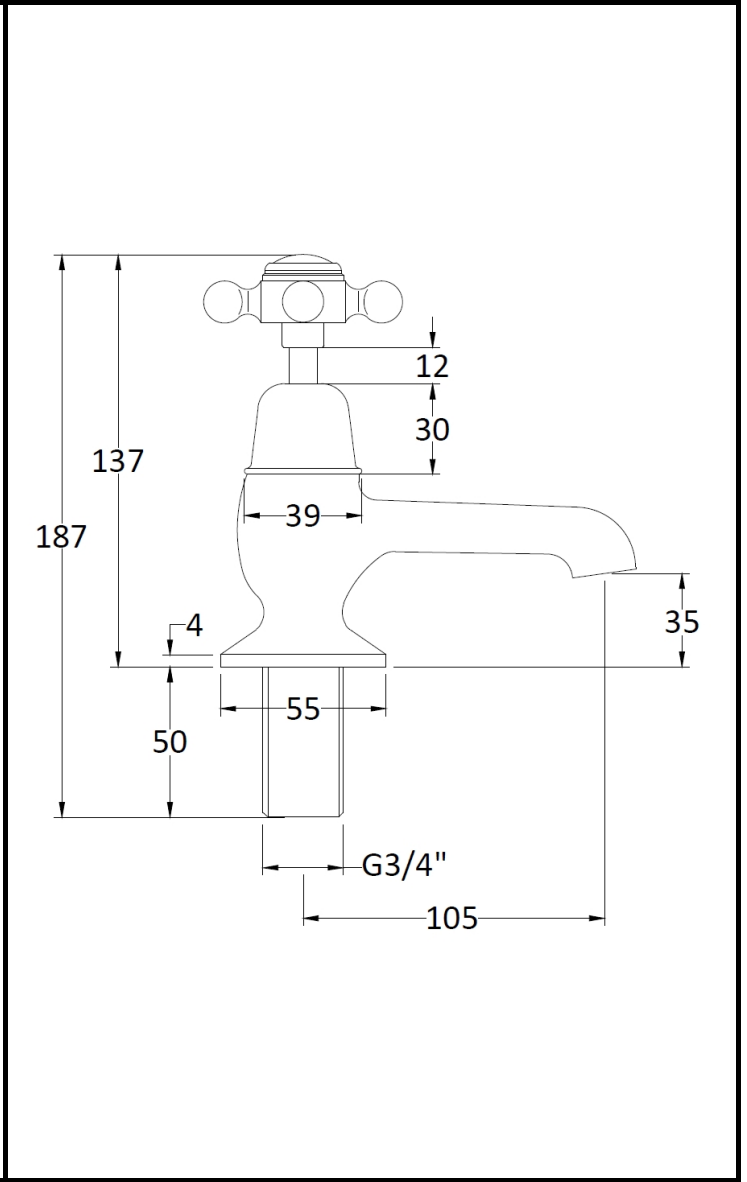

B A Y S W A T E R

London W.2

CODE: BAYT242

DESCRIPTION: Bath Taps/Xhead/Dome Collar

CATEGORY: Taps

PRODUCT DIMENSIONS				
Height (mm)	Width (mm)	Depth (mm)	Length (mm)	Nett Wgt Kg
137	66	119		1.89

PACKAGING DIMENSIONS			
Height (mm)	Width (mm)	Depth (mm)	Gross Wgt Kg
260	160	55	1.89

PACKAGING DATA			
Box Colour	White Cardboard Box		
Box Qty	1	Label Colour	White Label
Label Size	100 x 50	Label Qty	1

OUTER BOX DIMENSIONS (If Applicable)				
Height (mm)	Width (mm)	Depth (mm)	Length (mm)	Gross Wgt Kg
300	270	500		19
Barcode	5055275889374			

PRODUCT DETAILS	
Country of Origin	United Kingdom
Fitting Instruction	Yes
Product Material	Brass
Control Type	Manual
Waste Included	Waste Not Included
WRAS Approval	No Approval No. N/A
Operating Pressure (bar)	0.1
Valve/Cartridge Type	1/4 Turn Ceramic Disc

Colour/Finish	Chrome
Mount Type	Deck
Waste Type	Not Applicable
Flow Rates (L/min)	0.1 8.4 0.5 1 30.7 2 43.7 3 46.8
Pipe Size	22 mm (3/4" Bsp)
Pipe Centres	N/A