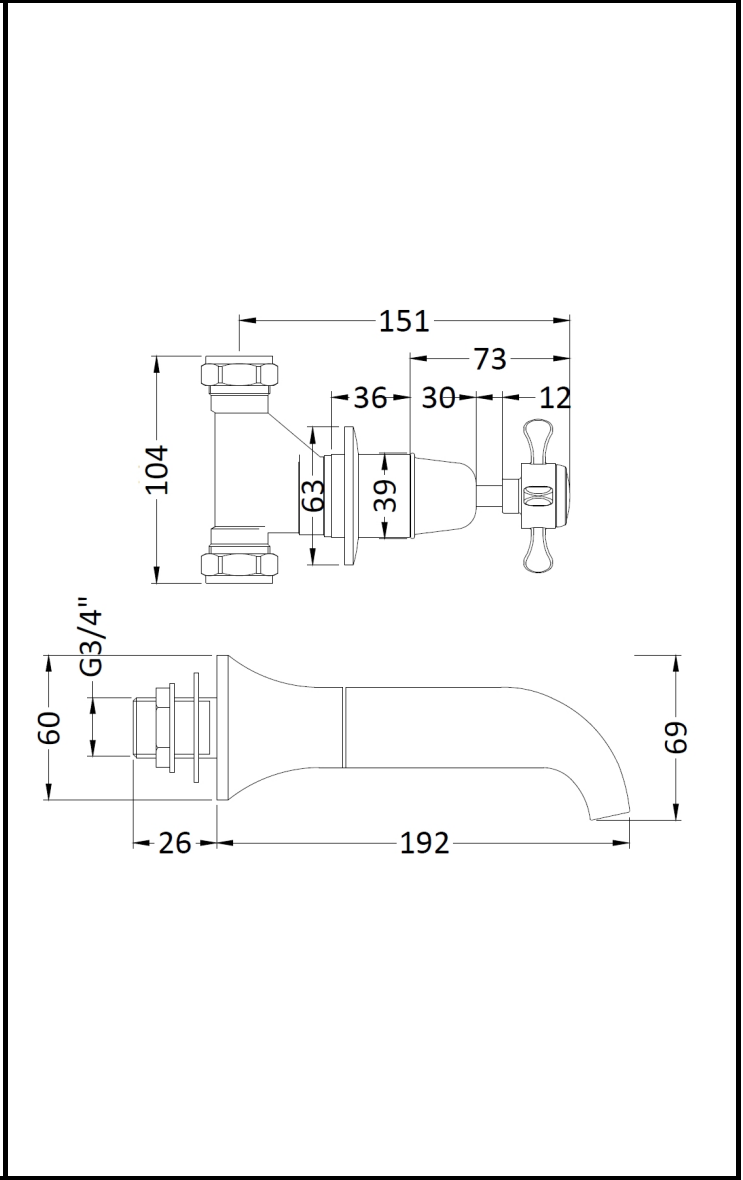

B A Y S W A T E R

London W.2

CODE: BAYT249

DESCRIPTION: 3Th Wall Bath Filler/Xhead/Dome Colla

CATEGORY: Taps

PRODUCT DIMENSIONS				
Height (mm)	Width (mm)	Depth (mm)	Length (mm)	Nett Wgt Kg
69		218		2.5

PACKAGING DIMENSIONS			
Height (mm)	Width (mm)	Depth (mm)	Gross Wgt Kg
270	185	85	2.5

PACKAGING DATA			
Box Colour	White Cardboard Box		
Box Qty	1	Label Colour	White Label
Label Size	100 x 50	Label Qty	1

OUTER BOX DIMENSIONS (If Applicable)				
Height (mm)	Width (mm)	Depth (mm)	Length (mm)	Gross Wgt Kg
400	280	560		15
Barcode	5055275889411			

PRODUCT DETAILS	
Country of Origin	United Kingdom
Fitting Instruction	Yes
Product Material	Brass
Control Type	Manual
Waste Included	Waste Not Included
WRAS Approval	No Approval No. N/A
Operating Pressure (bar)	0.1
Valve/Cartridge Type	1/4 Turn Ceramic Disc

Colour/Finish	Chrome
Mount Type	Wall
Waste Type	Not Applicable
Flow Rates (L/min)	0.1 9.6 0.5 1 28 2 39.5 3 46.8
Pipe Size	22 mm (3/4" Bsp)
Pipe Centres	N/A