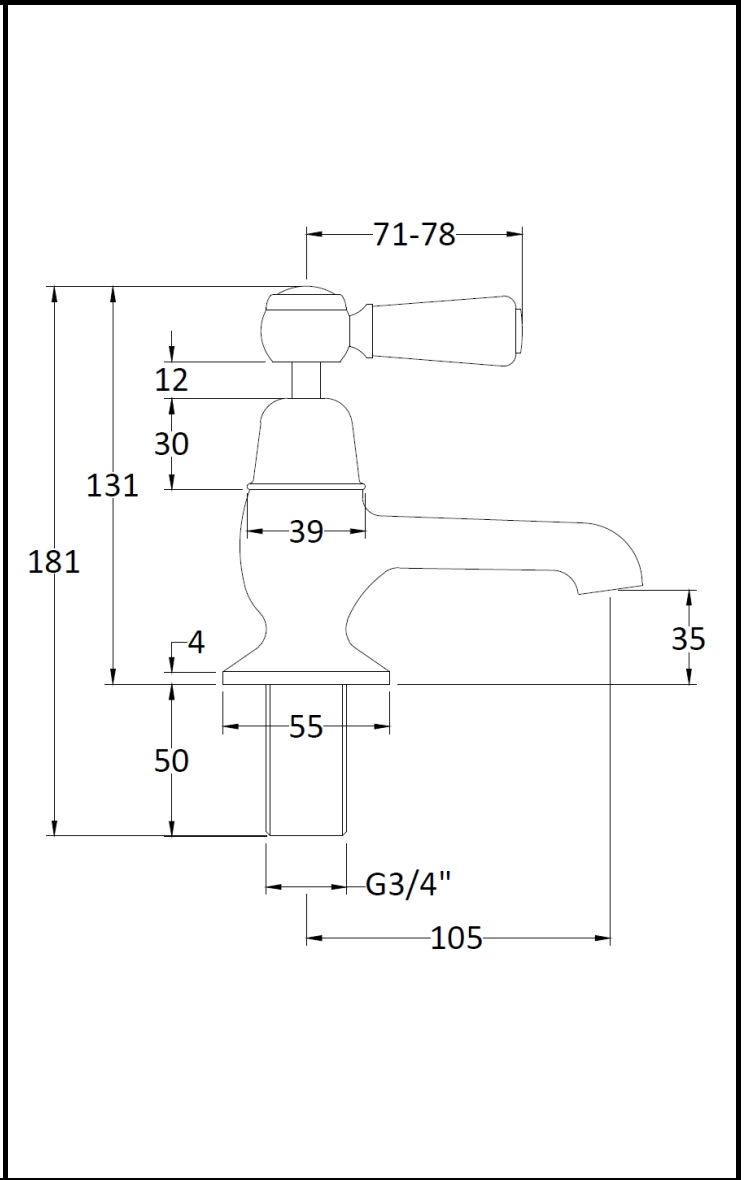

B A Y S W A T E R

London W.2

CODE: BAYT342

DESCRIPTION: Bath Taps/Lever/Dome Collar

CATEGORY: Taps

PRODUCT DIMENSIONS				
Height (mm)	Width (mm)	Depth (mm)	Length (mm)	Nett Wgt Kg
141	66	138		1.89

PACKAGING DIMENSIONS			
Height (mm)	Width (mm)	Depth (mm)	Gross Wgt Kg
260	160	55	1.89

PACKAGING DATA			
Box Colour	White Cardboard Box		
Box Qty	1	Label Colour	White Label
Label Size	100 x 50	Label Qty	1

OUTER BOX DIMENSIONS (If Applicable)				
Height (mm)	Width (mm)	Depth (mm)	Length (mm)	Gross Wgt Kg
360	495	280		19
Barcode	5055275889442			

PRODUCT DETAILS	
Country of Origin	United Kingdom
Fitting Instruction	Yes
Product Material	Brass
Control Type	Manual
Waste Included	Waste Not Included
WRAS Approval	No Approval No. N/A
Operating Pressure (bar)	0.1
Valve/Cartridge Type	1/4 Turn Ceramic Disc

Colour/Finish	Chrome
Mount Type	Deck
Waste Type	Not Applicable
Flow Rates (L/min)	0.1 8.4 0.5 1 30.7 2 43.7 3 46.8
Pipe Size	22 mm (3/4" Bsp)
Pipe Centres	N/A