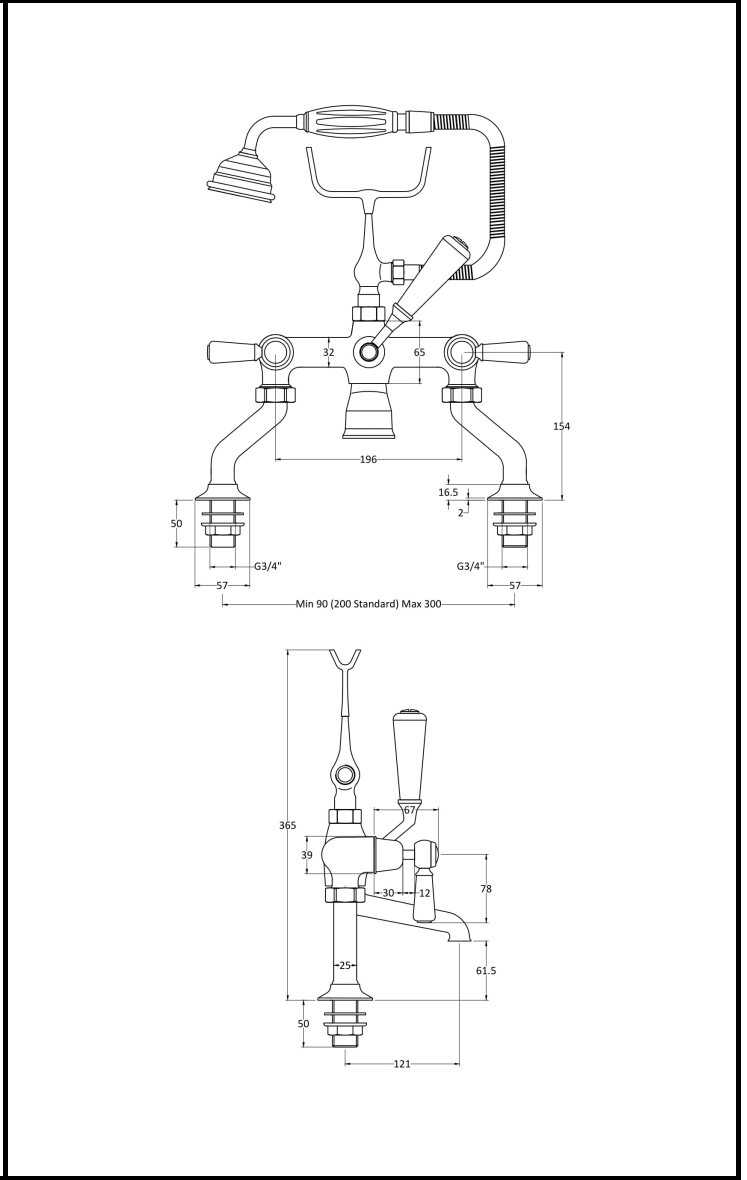

# B A Y S W A T E R

London W.2

**CODE:** BAYT344

**DESCRIPTION:** Deck Mounted Bsm/Lever/Dome Collar

**CATEGORY:** Taps

PRODUCT DIMENSIONS				
Height (mm)	Width (mm)	Depth (mm)	Length (mm)	Nett Wgt Kg
320	350	155		5.7

PACKAGING DIMENSIONS			
Height (mm)	Width (mm)	Depth (mm)	Gross Wgt Kg
330	250	150	5.7

PACKAGING DATA			
Box Colour	White Cardboard Box		
Box Qty	1	Label Colour	White Label
Label Size	100 x 50	Label Qty	1

OUTER BOX DIMENSIONS (If Applicable)				
Height (mm)	Width (mm)	Depth (mm)	Length (mm)	Gross Wgt Kg
330	520	360		23
Barcode	5055275889459			

PRODUCT DETAILS	
Country of Origin	United Kingdom
Fitting Instruction	Yes
Product Material	Brass
Control Type	Manual
Waste Included	Waste Not Included
WRAS Approval	No Approval No. N/A
Operating Pressure (bar)	0.2
Valve/Cartridge Type	1/4 Turn Ceramic Disc

Colour/Finish	Chrome
Mount Type	Deck
Waste Type	Not Applicable
Flow Rates (L/min)	0.1 10.6 0.5 1 41.4 2 59 3 72.8
Pipe Size	22 mm (3/4" Bsp)
Pipe Centres	90-300mm