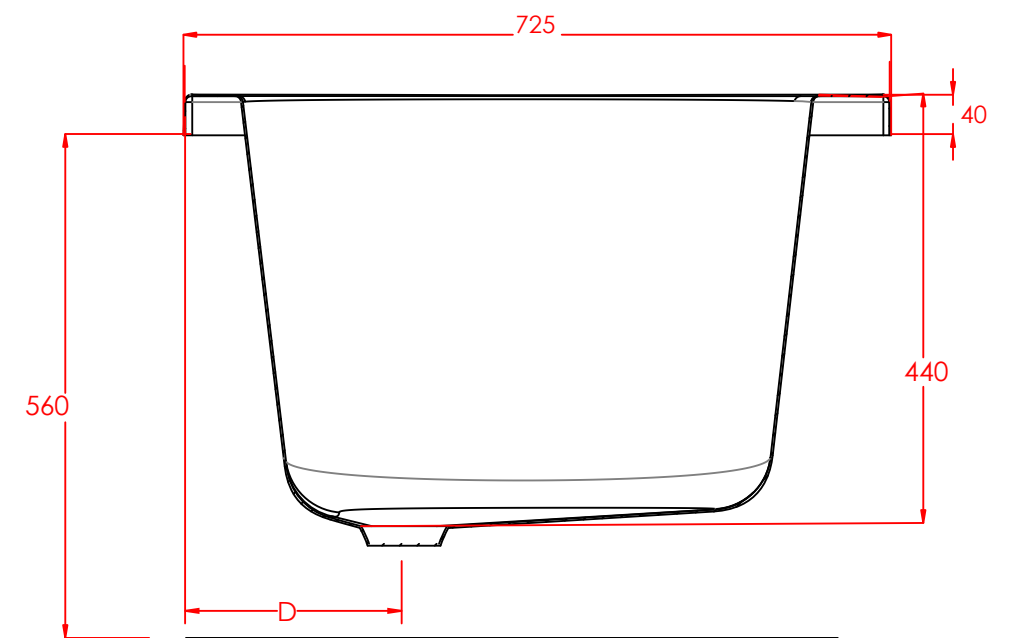

1

SECTION E-E  
SCALE 1 : 4

RH BISCAY DE 1600x725x440