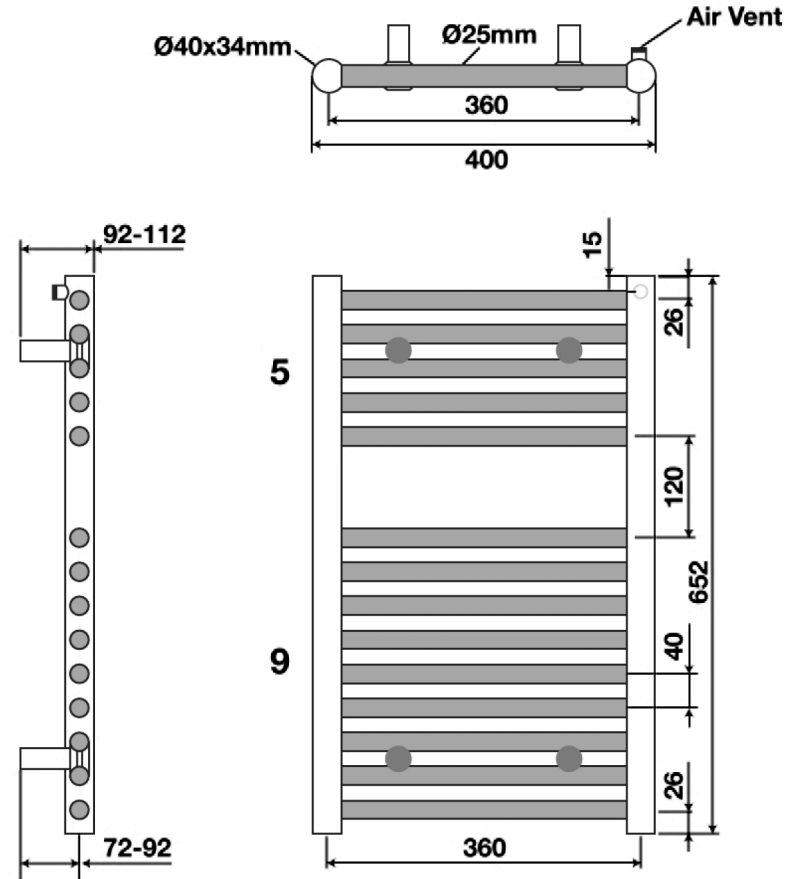

Hugo2 Series

652 x 400mm Towel Rail

TISSINO

Designed to Inspire
Made to Experience

TISSINO

T 0345 582 8000
E info@tissino.co.uk
W tissino.co.uk

2 Lyncastle Road
Appleton Thorn
Warrington WA4 4SN

We reserve the right to
change this information
without prior notice