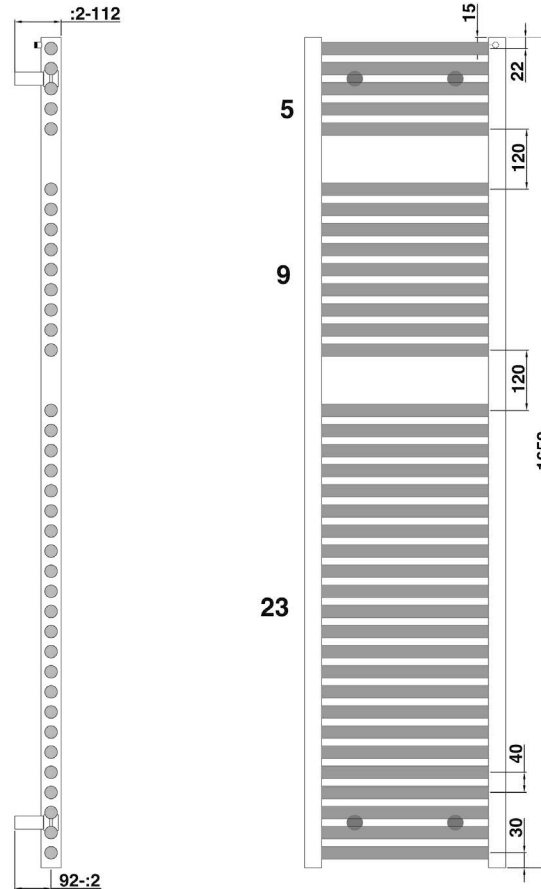

Hugo2 Series

1652 x 600mm Towel Rail

TISSINO

Designed to Inspire
Made to Experience

TISSINO

T 0345 582 8000
E info@tissino.co.uk
W tissino.co.uk

2 Lyncastle Road
Appleton Thorn
Warrington WA4 4SN

We reserve the right to
change this information
without prior notice

Hugo2 Series

1212 x 400mm Towel Rail

TISSINO

Designed to Inspire
Made to Experience

TISSINO

T 0345 582 8000
E info@tissino.co.uk
W tissino.co.uk

2 Lyncastle Road
Appleton Thorn
Warrington WA4 4SN

We reserve the right to
change this information
without prior notice

Hugo2 Series

1652 x 400mm Towel Rail

TISSINO

Designed to Inspire
Made to Experience

TISSINO

T 0345 582 8000
E info@tissino.co.uk
W tissino.co.uk

2 Lyncastle Road
Appleton Thorn
Warrington WA4 4SN

We reserve the right to
change this information
without prior notice