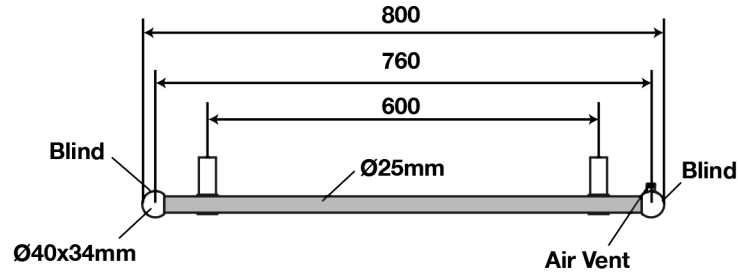

Hugo2 Series

600 x 800mm Towel Rail

TISSINO

Designed to Inspire
Made to Experience

TISSINO

T 0345 582 8000
E info@tissino.co.uk
W tissino.co.uk

2 Lyncastle Road
Appleton Thorn
Warrington WA4 4SN

We reserve the right to
change this information
without prior notice