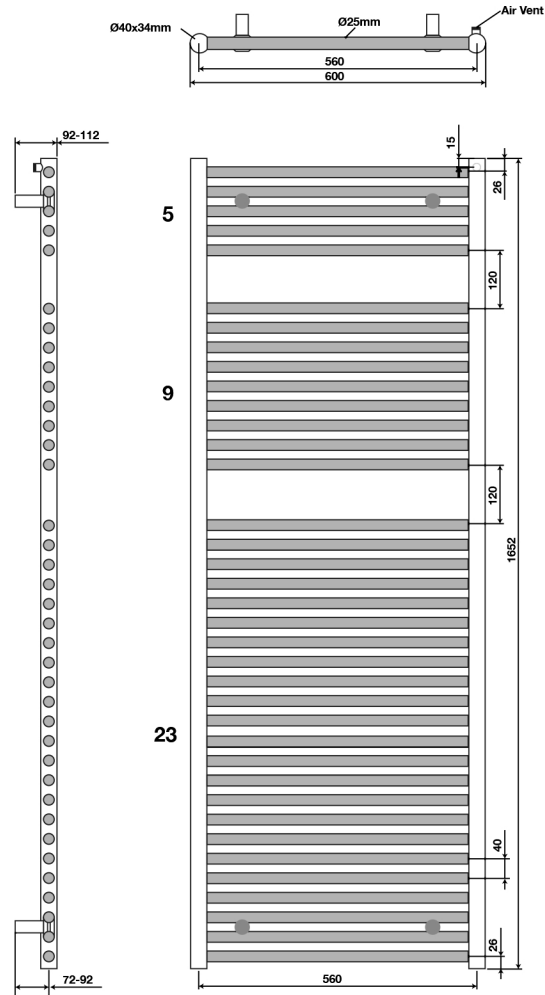

Hugo2 Series

1652 x 500mm Towel Rail

TISSINO

Designed to Inspire
Made to Experience

TISSINO

T 0345 582 8000
E info@tissino.co.uk
W tissino.co.uk

2 Lyncastle Road
Appleton Thorn
Warrington WA4 4SN

We reserve the right to
change this information
without prior notice

Hugo2 Series

1652 x 600mm Towel Rail

TISSINO

Designed to Inspire
Made to Experience

TISSINO

T 0345 582 8000
E info@tissino.co.uk
W tissino.co.uk

2 Lyncastle Road
Appleton Thorn
Warrington WA4 4SN

We reserve the right to
change this information
without prior notice