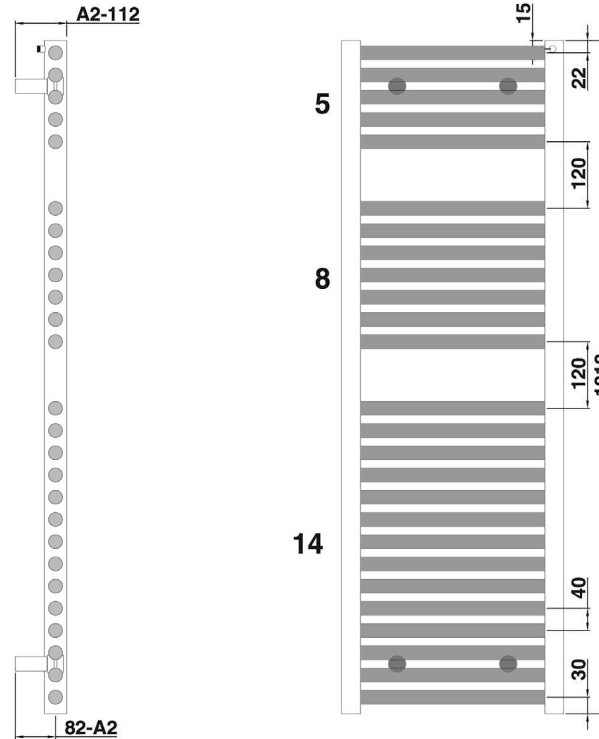

Hugo2 Series

1652 x 600mm Towel Rail

TISSINO

Designed to Inspire
Made to Experience

TISSINO

T 0345 582 8000
E info@tissino.co.uk
W tissino.co.uk

2 Lyncastle Road
Appleton Thorn
Warrington WA4 4SN

We reserve the right to
change this information
without prior notice

Hugo2 Series

1212 x 400mm Towel Rail

TISSINO

Designed to Inspire
Made to Experience

TISSINO

T 0345 582 8000
E info@tissino.co.uk
W tissino.co.uk

2 Lyncastle Road
Appleton Thorn
Warrington WA4 4SN

We reserve the right to
change this information
without prior notice