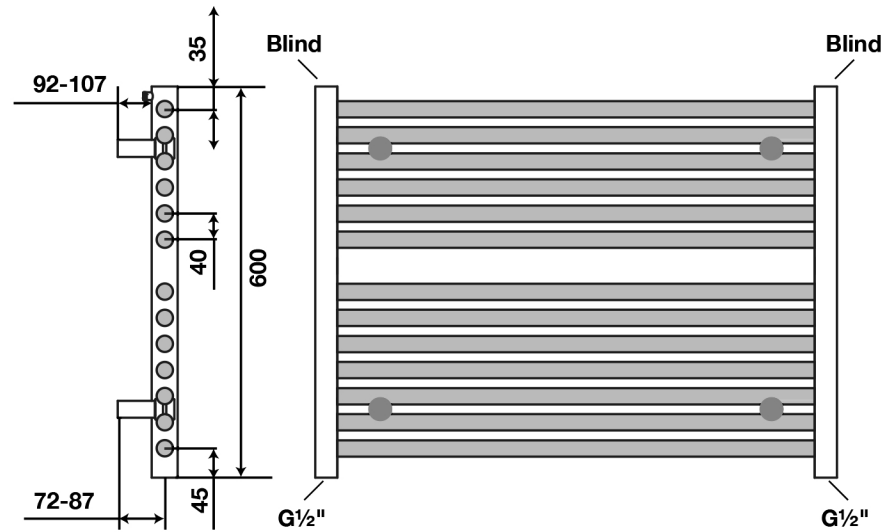

Hugo2 Series

600 x 800mm Towel Rail

TISSINO

Designed to Inspire
Made to Experience

TISSINO

T 0345 582 8000
E info@tissino.co.uk
W tissino.co.uk

2 Lyncastle Road
Appleton Thorn
Warrington WA4 4SN

We reserve the right to
change this information
without prior notice