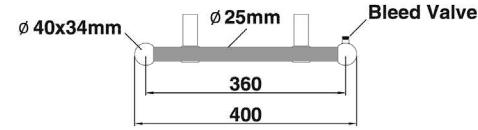

Hugo2 Series

1212 x 400mm Towel Rail

TISSINO

Designed to Inspire
Made to Experience

TISSINO

T 0345 582 8000
E info@tissino.co.uk
W tissino.co.uk

2 Lyncastle Road
Appleton Thorn
Warrington WA4 4SN

We reserve the right to
change this information
without prior notice