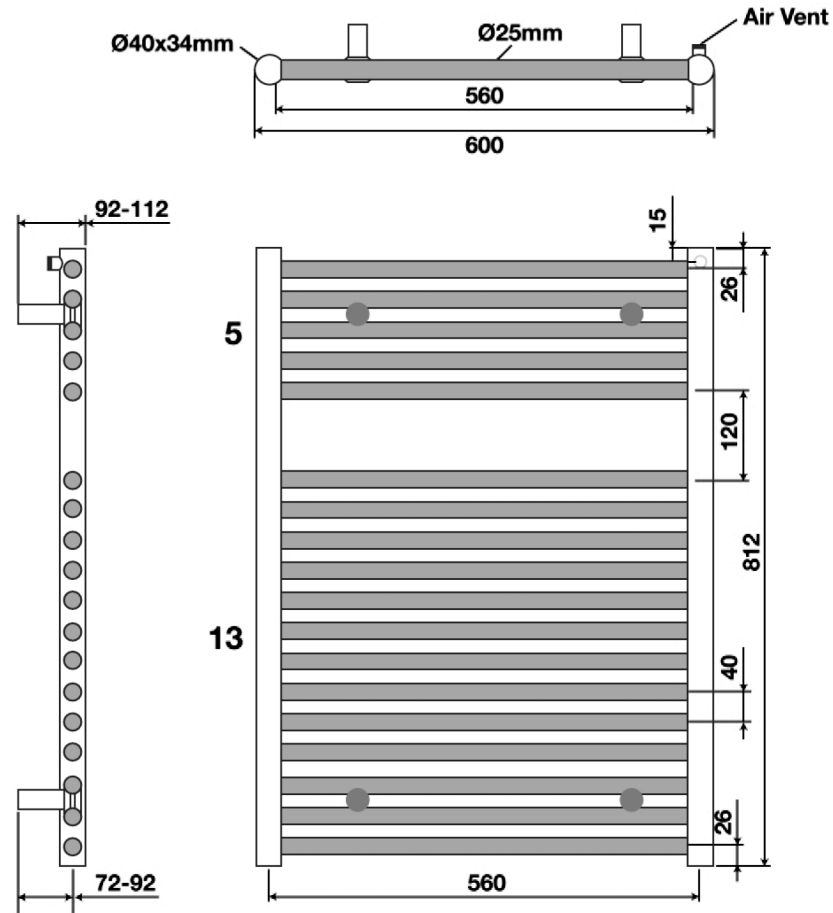

Hugo2 Series

812 x 600mm Towel Rail

TISSINO

Designed to Inspire
Made to Experience

TISSINO

T 0345 582 8000
E info@tissino.co.uk
W tissino.co.uk

2 Lyncastle Road
Appleton Thorn
Warrington WA4 4SN

We reserve the right to
change this information
without prior notice