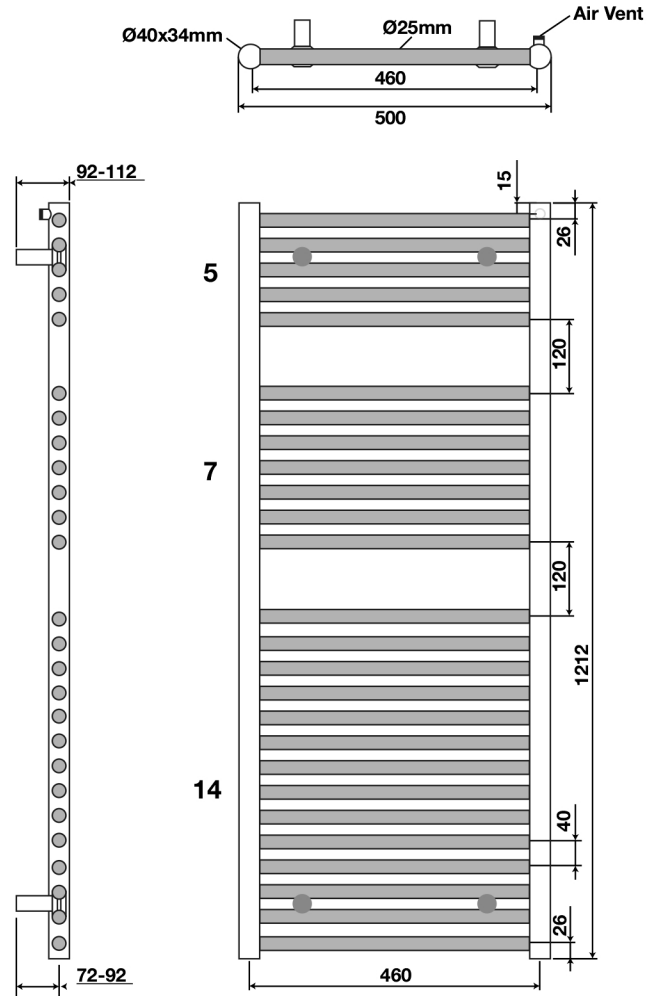

Hugo2 Series

1212 x 500mm Towel Rail

TISSINO

Designed to Inspire
Made to Experience

TISSINO

T 0345 582 8000
E info@tissino.co.uk
W tissino.co.uk

2 Lyncastle Road
Appleton Thorn
Warrington WA4 4SN

We reserve the right to
change this information
without prior notice