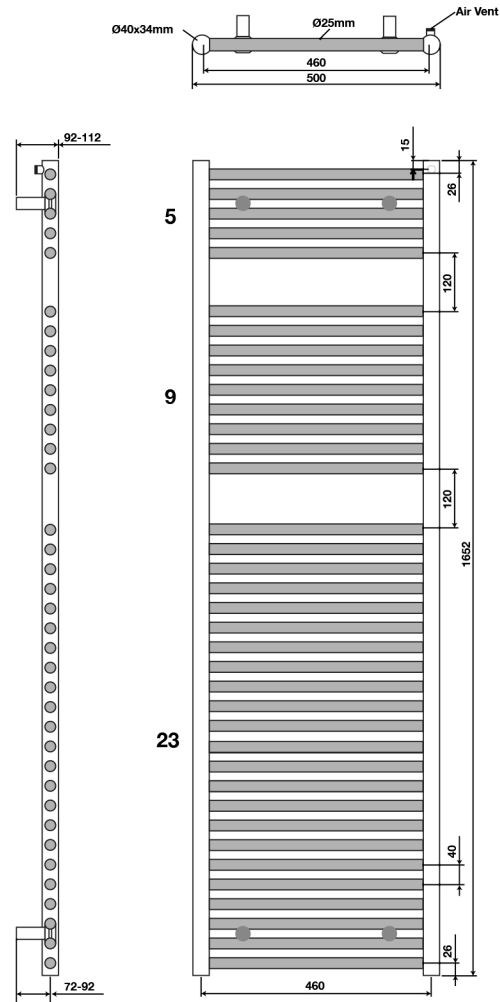

Hugo2 Series

1212 x 500mm Towel Rail

TISSINO

Designed to Inspire
Made to Experience

TISSINO

T 0345 582 8000
E info@tissino.co.uk
W tissino.co.uk

2 Lyncastle Road
Appleton Thorn
Warrington WA4 4SN

We reserve the right to
change this information
without prior notice

Hugo2 Series

1652 x 500mm Towel Rail

TISSINO

Designed to Inspire
Made to Experience

TISSINO

T 0345 582 8000
E info@tissino.co.uk
W tissino.co.uk

2 Lyncastle Road
Appleton Thorn
Warrington WA4 4SN

We reserve the right to
change this information
without prior notice