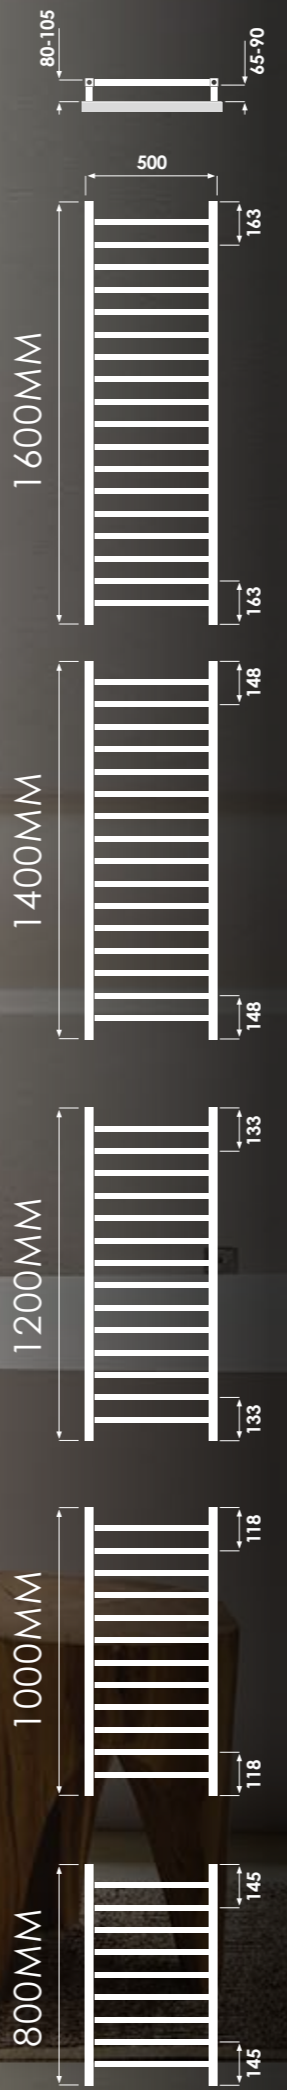

BAXX

WOW FACTOR
 Square styling and bold design add the wow factor to your modern bathroom

5 Year Guarantee
 RADIATORS

BAXX

CHROME

Code	Height (mm)	Width (mm)	Watts $\Delta T50$	Dual Energy (optional)	BTU $\Delta T50$	Price
BAXC080050	800	500	197	100	672	£323.76
BAXC100050	1000	500	249	150	850	£378.53
BAXC120050	1200	500	301	200	1027	£438.30
BAXC140050	1400	500	346	200	1181	£512.99
BAXC160050	1600	500	391	200	1334	£587.68

--- Pipe centres from wall: 65-90mm | Pipe centres: 470mm | Finish: Chrome

SQUARE VALVES
 LOOK GREAT
 WITH BAXX
 See page 46

SEE PAGE 44 FOR
 CO-ORDINATING
 VALVES

SEE PAGE 48
 FOR DUAL
 ENERGY PACKS