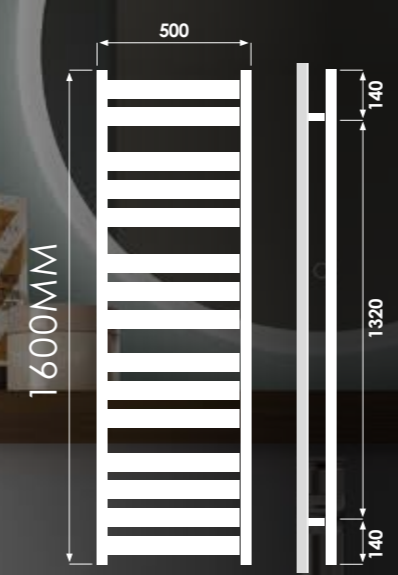

AZOR

STYLISH AND MODERN
Excellent heat output due to larger surface area

AZOR

WHITE

Code	Height (mm)	Width (mm)	Watts $\Delta T50$	Dual Energy (optional)	BTU $\Delta T50$	Price
AZO08050	800	500	324	200	1105	£276.07
AZO120050	1200	500	476	300	1624	£353.83
AZO160050	1600	500	647	500	2208	£481.60

--- Pipe centres from wall: 65mm | Pipe centres: 468mm | Finish: White

CHROME

Code	Height (mm)	Width (mm)	Watts $\Delta T50$	Dual Energy (optional)	BTU $\Delta T50$	Price
AZOC08050	800	500	203	100	689	£338.68
AZOC120050	1200	500	302	150	1034	£443.29
AZOC160050	1600	500	395	300	1344	£597.66

--- Pipe centres from wall: 65mm | Pipe centres: 468mm | Finish: Chrome

ACCESSORIES AVAILABLE SEE PAGE 42

SEE PAGE 44 FOR CO-ORDINATING VALVES

SEE PAGE 48 FOR DUAL ENERGY PACKS