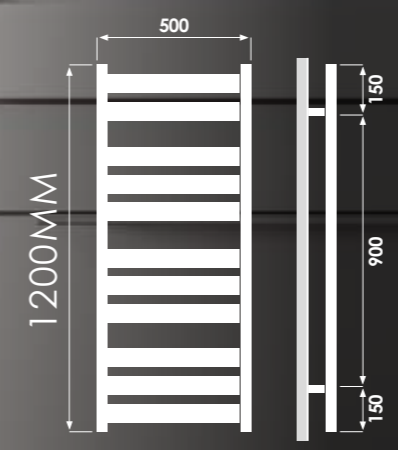

AZOR

STYLISH AND MODERN
Excellent heat output due to larger surface area

AZOR

WHITE

Code	Height (mm)	Width (mm)	Watts $\Delta T50$	Dual Energy (optional)	BTU $\Delta T50$	Price
AZO08050	800	500	324	200	1105	£276.07
AZO120050	1200	500	476	300	1624	£353.83
AZO160050	1600	500	647	500	2208	£481.60

--- Pipe centres from wall: 65mm | Pipe centres: 468mm | Finish: White

CHROME

Code	Height (mm)	Width (mm)	Watts $\Delta T50$	Dual Energy (optional)	BTU $\Delta T50$	Price
AZOC08050	800	500	203	100	689	£338.68
AZOC120050	1200	500	302	150	1034	£443.29
AZOC160050	1600	500	395	300	1344	£597.66

--- Pipe centres from wall: 65mm | Pipe centres: 468mm | Finish: Chrome

ACCESSORIES AVAILABLE SEE PAGE 42

SEE PAGE 44 FOR CO-ORDINATING VALVES

SEE PAGE 48 FOR DUAL ENERGY PACKS