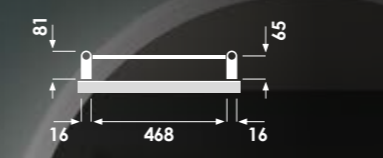

AZOR

STYLISH AND MODERN
Excellent heat output due to larger surface area

AZOR

WHITE

Code	Height (mm)	Width (mm)	Watts $\Delta T50$	Dual Energy (optional)	BTU $\Delta T50$	Price
AZO08050	800	500	324	200	1105	£276.07
AZO120050	1200	500	476	300	1624	£353.83
AZO160050	1600	500	647	500	2208	£481.60

--- Pipe centres from wall: 65mm | Pipe centres: 468mm | Finish: White

CHROME

Code	Height (mm)	Width (mm)	Watts $\Delta T50$	Dual Energy (optional)	BTU $\Delta T50$	Price
AZOC08050	800	500	203	100	689	£338.68
AZOC120050	1200	500	302	150	1034	£443.29
AZOC160050	1600	500	395	300	1344	£597.66

--- Pipe centres from wall: 65mm | Pipe centres: 468mm | Finish: Chrome

ACCESSORIES AVAILABLE SEE PAGE 42

SEE PAGE 44 FOR CO-ORDINATING VALVES

SEE PAGE 48 FOR DUAL ENERGY PACKS